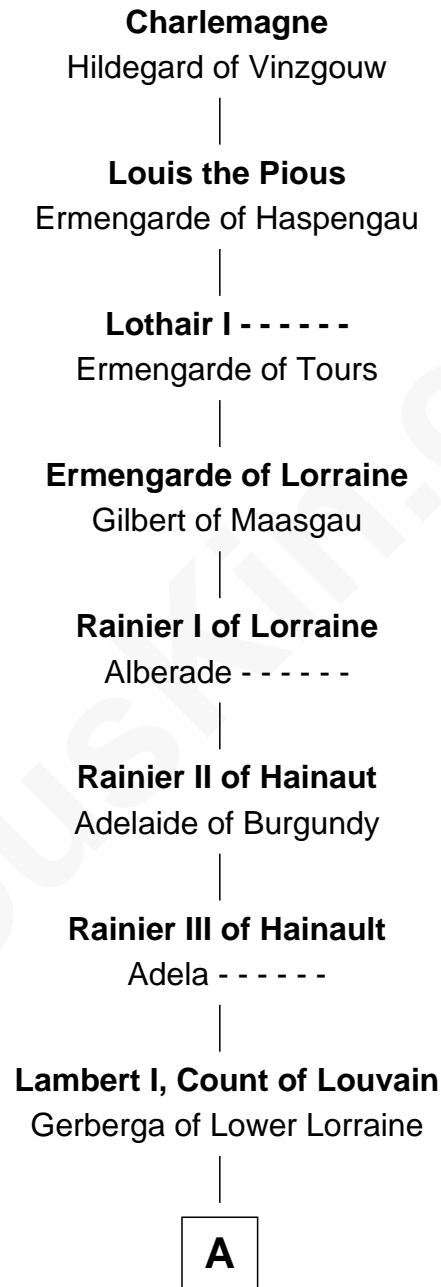

FamousKin.com Relationship Chart of

Catherine Howard

5th Wife of King Henry VIII

22nd Great-granddaughter of

Charlemagne

King of the Franks

A

Mathilde of Louvain
Eustace I of Boulogne

Lambert II of Lens
Adelaide of Normandy

Judith of Lens
Waltheof II of Northumbria

Maud of Northumberland
David I, King of Scotland

Henry of Huntingdon
Ada de Warenne

David of Huntingdon
Maud of Chester

Ada of Huntingdon
Sir Henry de Hastings