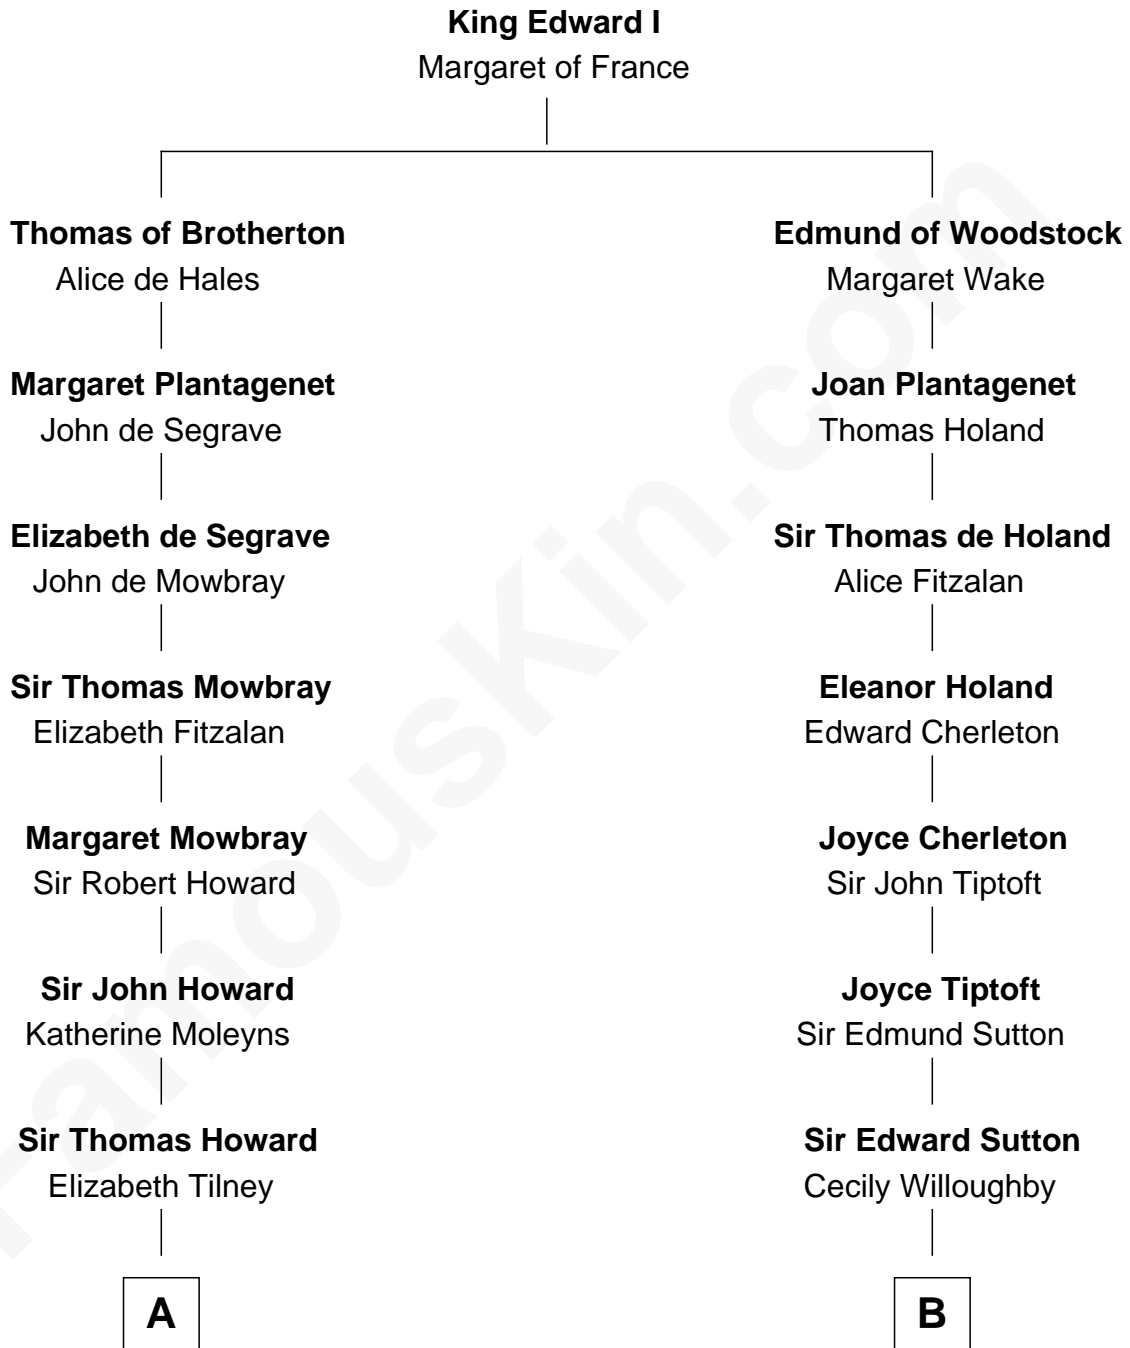

FamousKin.com Relationship Chart of

Catherine Howard

5th Wife of King Henry VIII

8th cousin 10 times removed of

John Brown

American Abolitionist

C

Ruth Mills
Owen Brown

John Brown
American Abolitionist

FamousKin.com