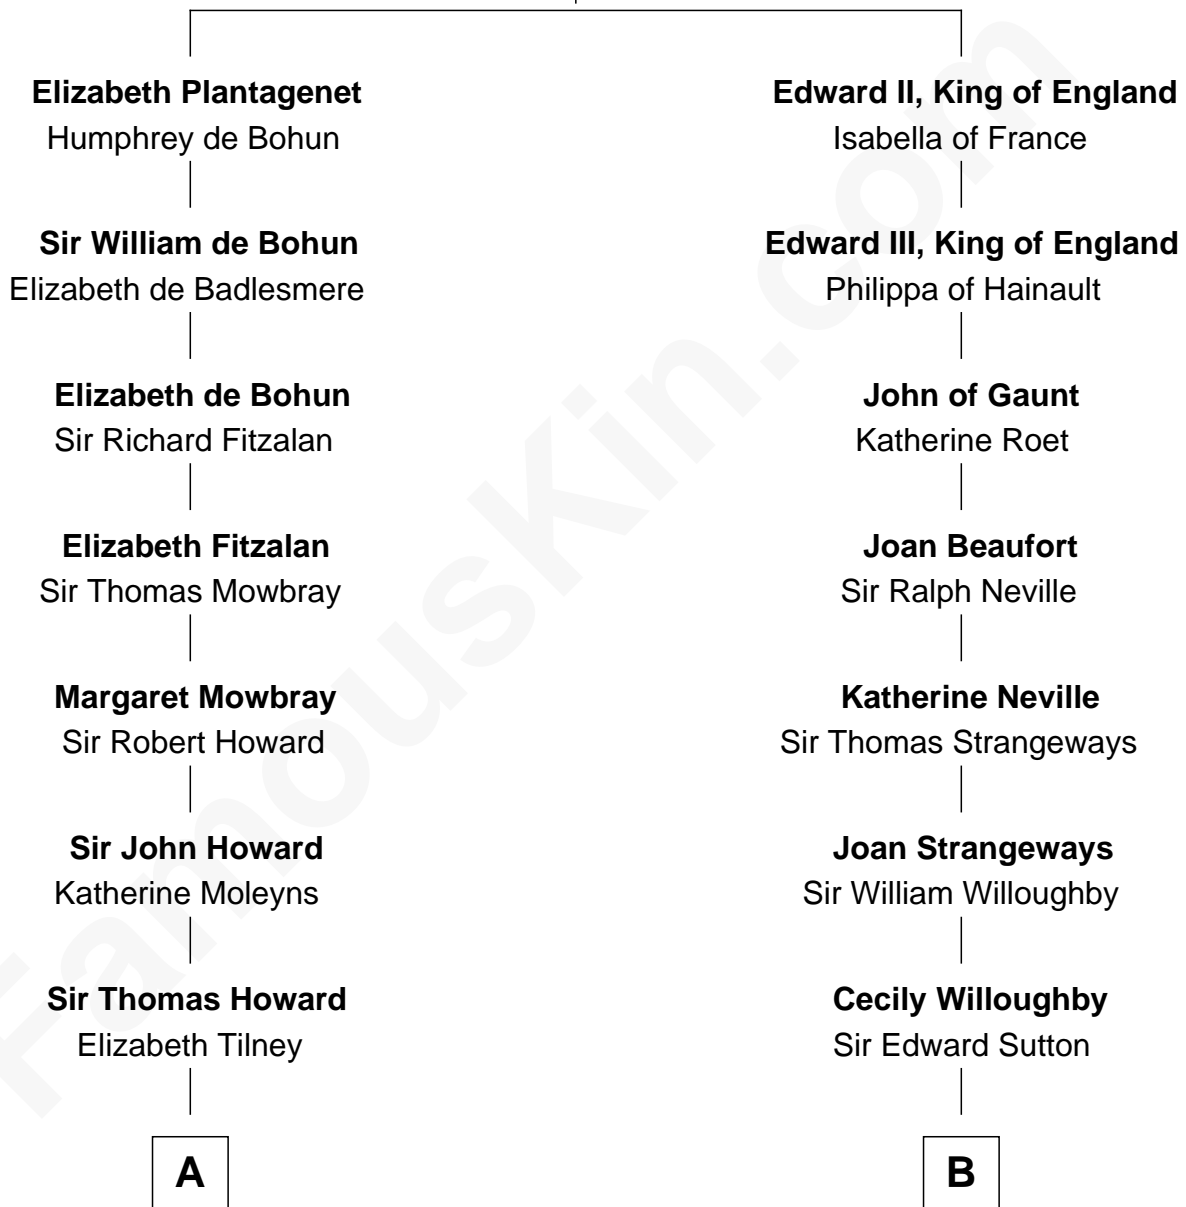

# FamousKin.com Relationship Chart of

**Catherine Howard**

*5th Wife of King Henry VIII*

8th cousin 10 times removed of

**John Brown**

*American Abolitionist*

**Eleanor of Castile**  
Edward I, King of England

**C**

|

**Ruth Mills**  
Owen Brown

|

**John Brown**  
*American Abolitionist*

FamousKin.com