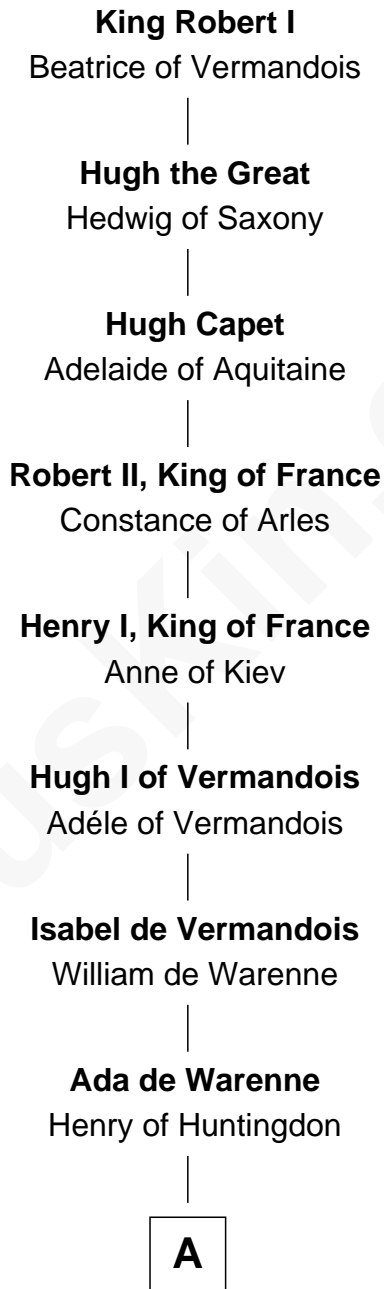

FamousKin.com Relationship Chart of

Catherine Howard

5th Wife of King Henry VIII

17th Great-granddaughter of

King Robert I

King of France

A

David of Huntingdon

Maud of Chester

Ada of Huntingdon

Sir Henry de Hastings

Sir Henry de Hastings

Joan de Cantilupe

Sir John de Hastings

Isabel de Valence

Elizabeth de Hastings