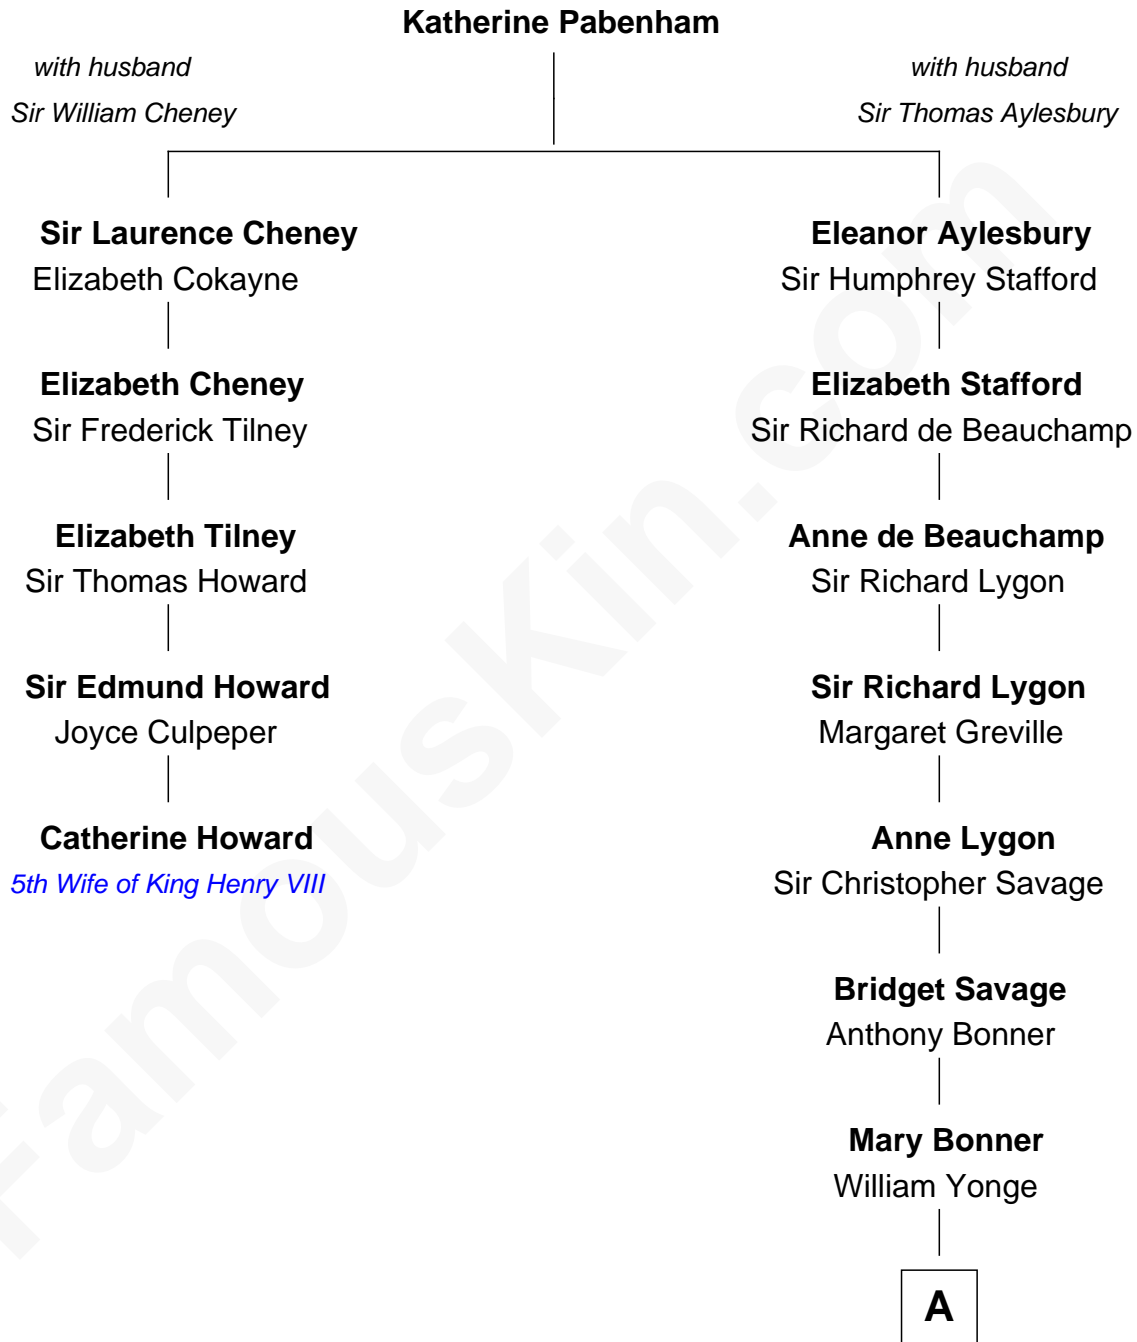

FamousKin.com
Relationship Chart of
Catherine Howard
5th Wife of King Henry VIII

4th cousin 13 times removed of
Thomas Pynchon
American Novelist

A

Bridget Yonge

George Wyllys

Amy Wyllys

Maj. John Pynchon

John Pynchon

Margaret Hubbard

William Pynchon

Katherine Brewer

Joseph Pynchon

Sarah Ruggles

Thomas Ruggles Pynchon

Mary Tomlinson

William Henry Ruggles Pynchon