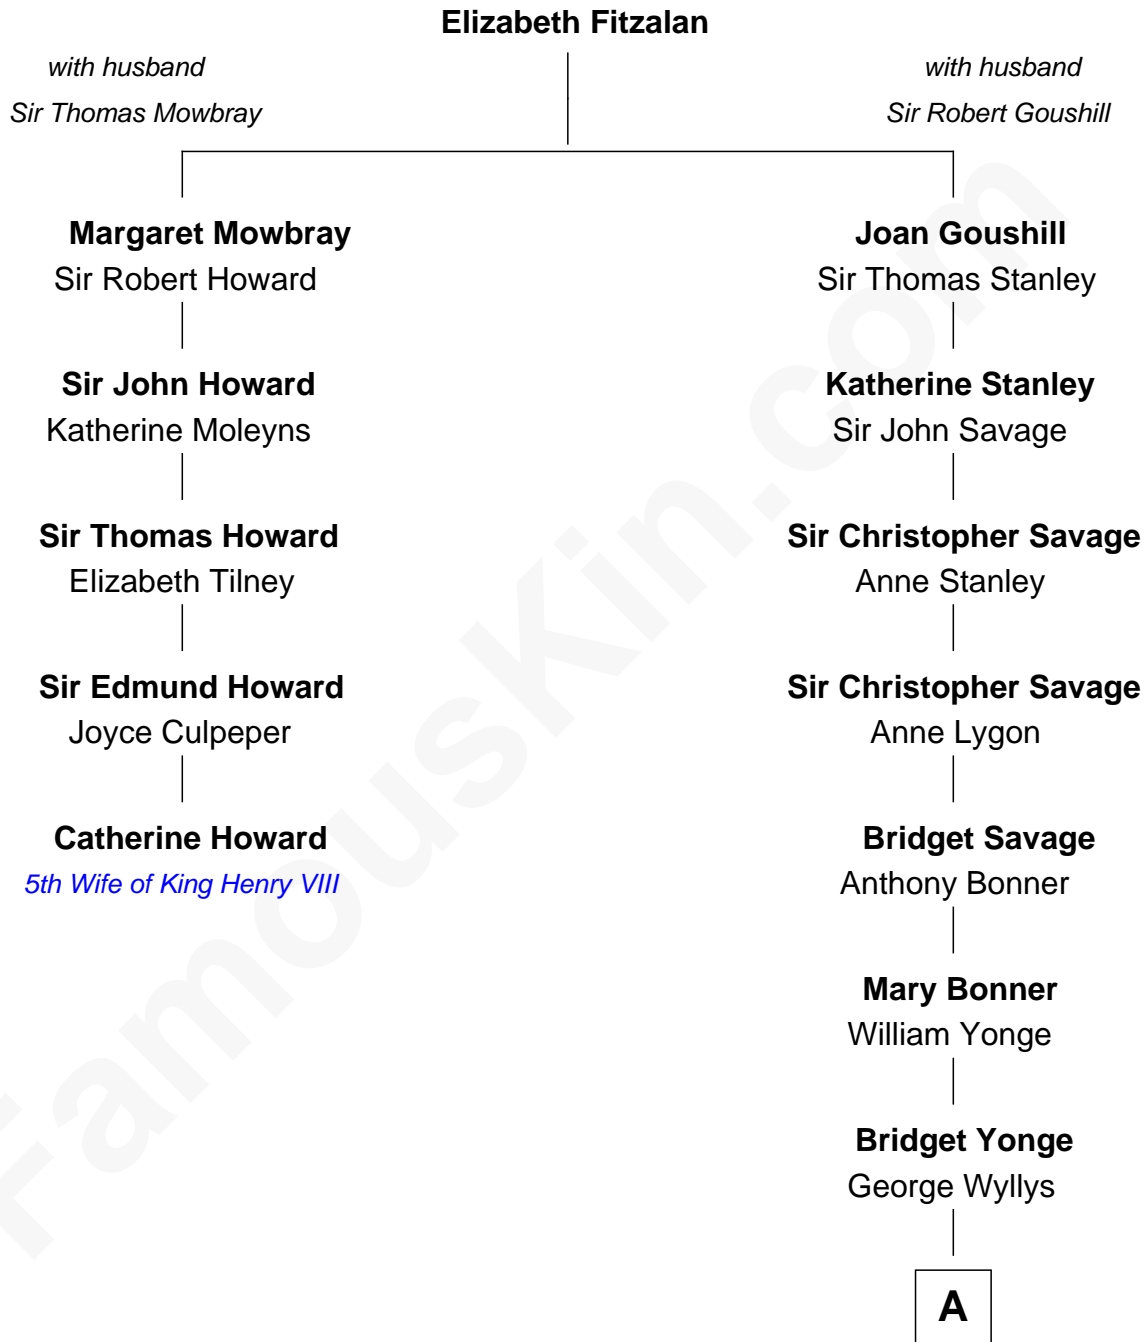

FamousKin.com Relationship Chart of

Catherine Howard

5th Wife of King Henry VIII

4th cousin 12 times removed of

Thomas Pynchon

American Novelist

A

Amy Wyllys

Maj. John Pynchon

John Pynchon

Margaret Hubbard

William Pynchon

Katherine Brewer

Joseph Pynchon

Sarah Ruggles

Thomas Ruggles Pynchon