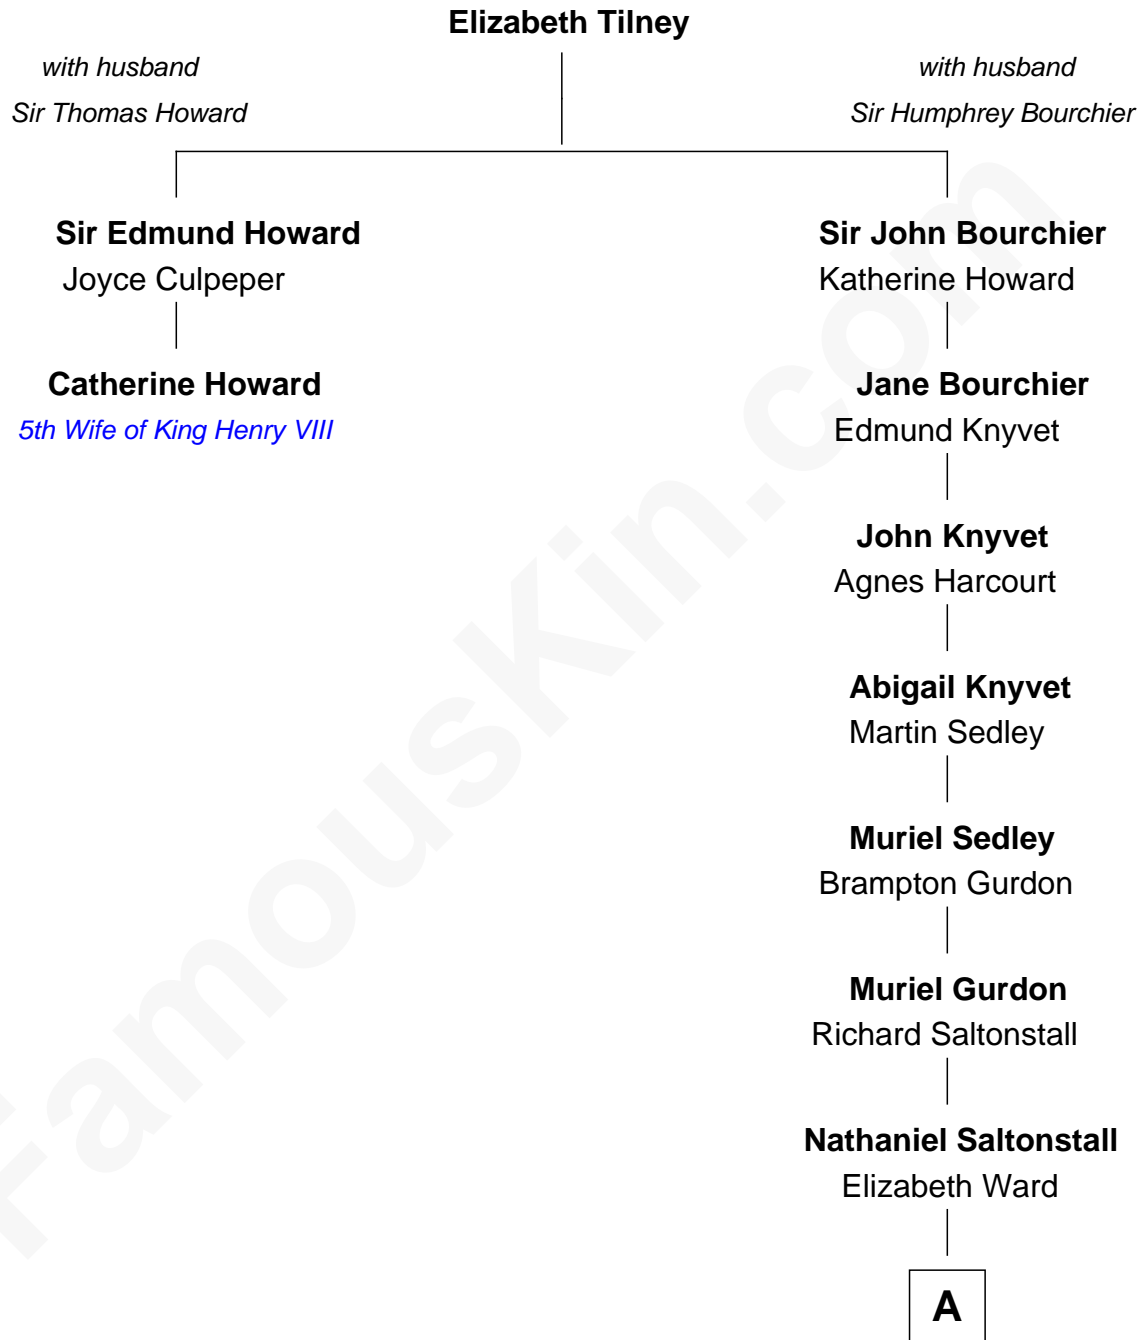

FamousKin.com Relationship Chart of

Catherine Howard

5th Wife of King Henry VIII

1st cousin 17 times removed of

Paget Brewster

TV Actress

B

Galen Brewster
Hathaway Tew

Paget Brewster
TV Actress

FamousKin.com