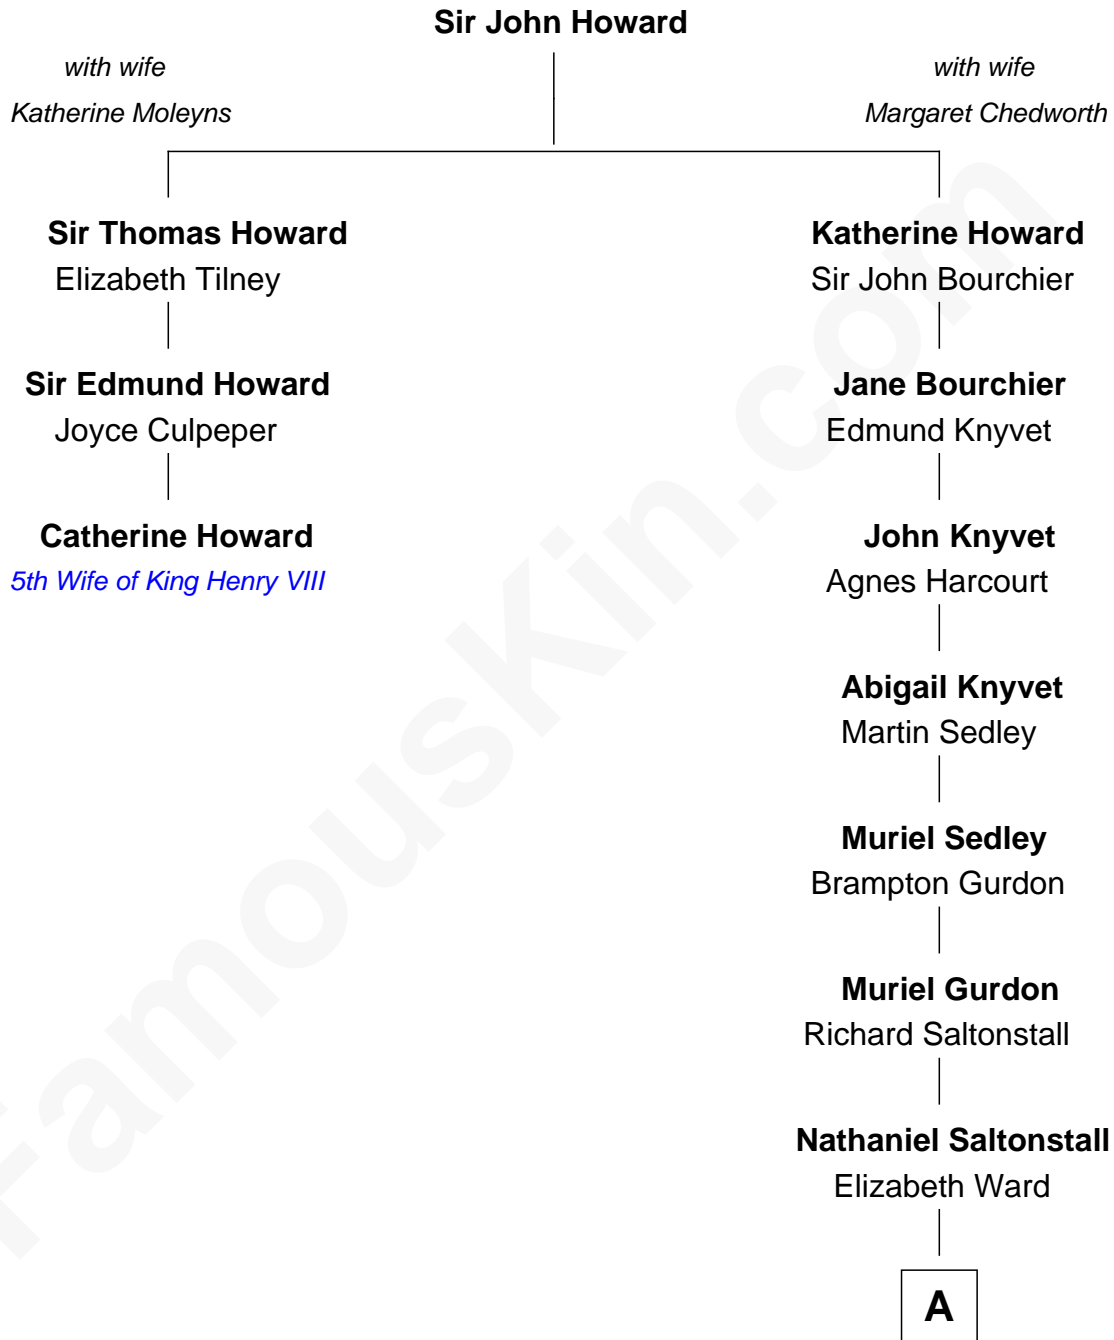

FamousKin.com

Relationship Chart of

Catherine Howard

5th Wife of King Henry VIII

2nd cousin 16 times removed of

Paget Brewster

TV Actress

B

Galen Brewster
Hathaway Tew

Paget Brewster
TV Actress

FamousKin.com