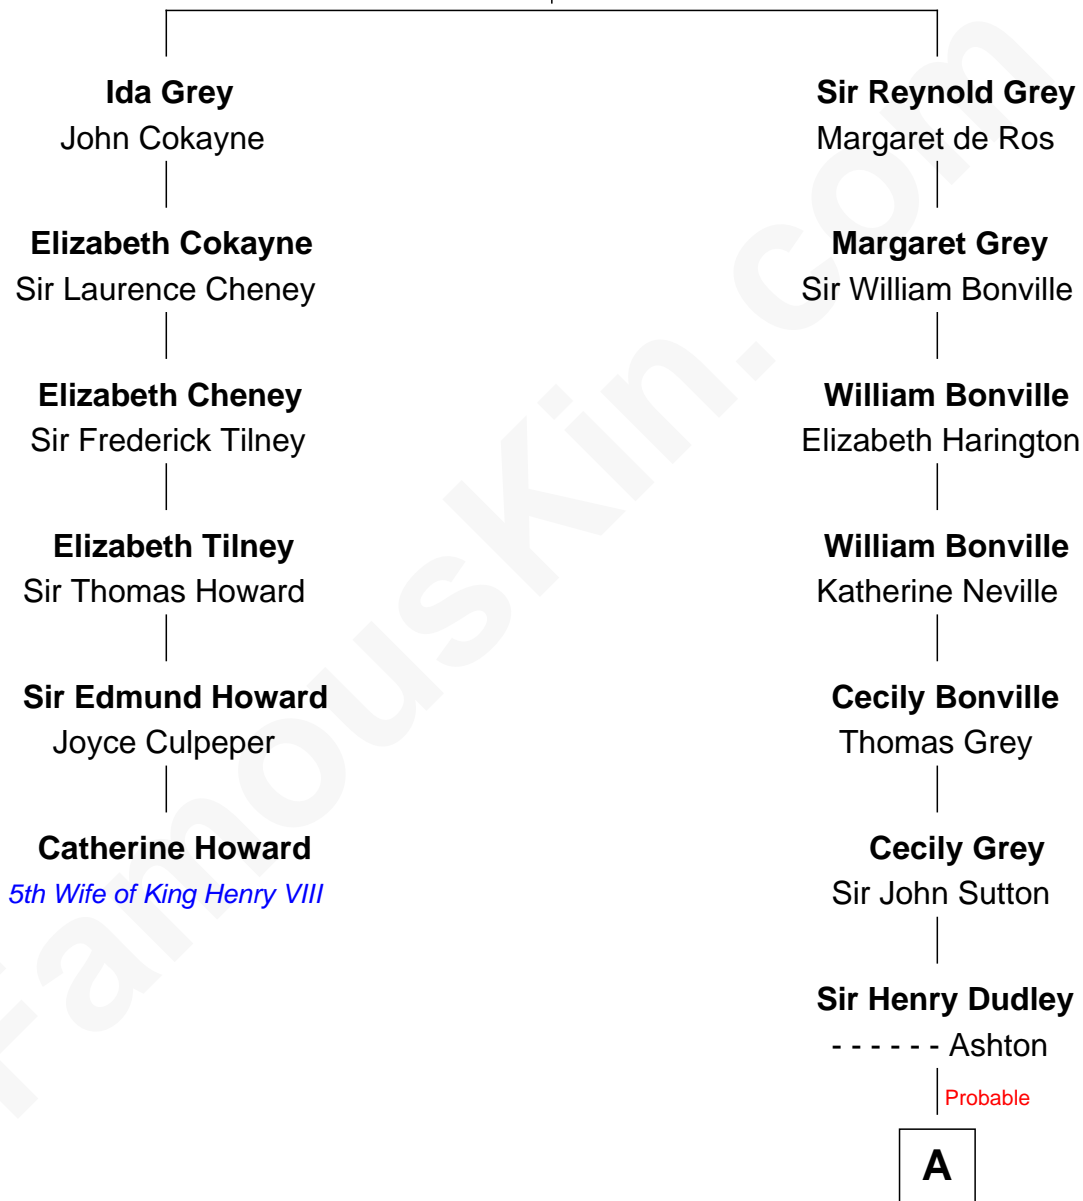

FamousKin.com

Relationship Chart of

Catherine Howard

5th Wife of King Henry VIII

5th cousin 13 times removed of

James Sherman

27th U.S. Vice-President

Sir Reynold de Grey

Eleanor le Strange

A

Roger Dudley
Susanna Thorne

Gov. Thomas Dudley
Dorothy York

Anne Dudley
Gov. Simon Bradstreet

Dorothy Bradstreet
Rev. Seaborn Cotton

Rev. John Cotton
Anne Lake

Mary Cotton
Rev. John Whiting