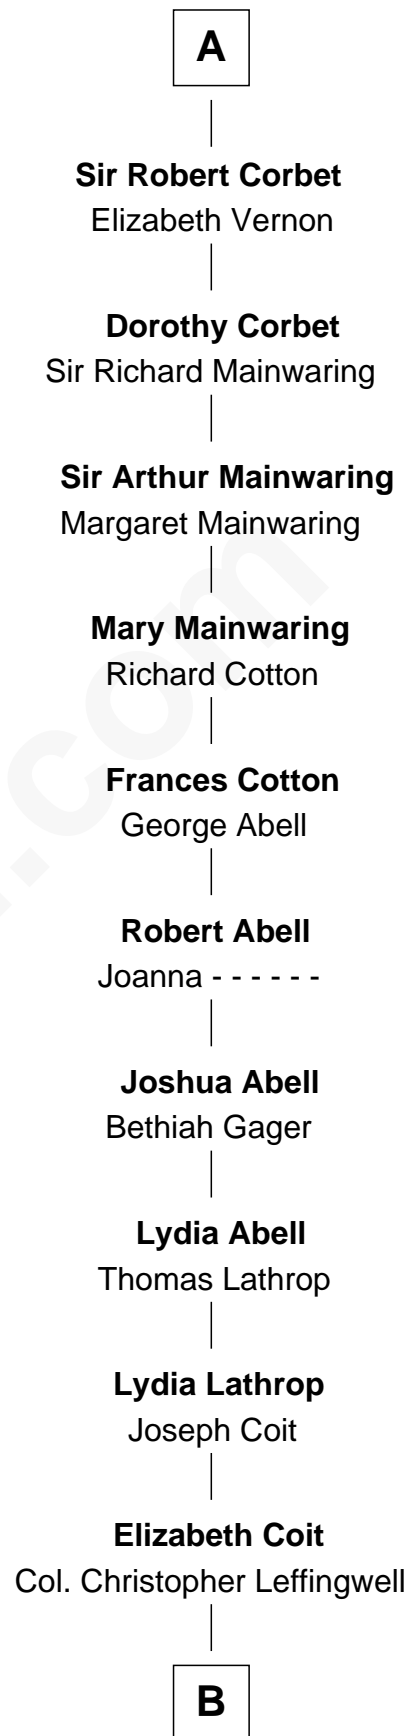

FamousKin.com
Relationship Chart of
Catherine Howard
5th Wife of King Henry VIII

7th cousin 14 times removed of
Allen Dulles
5th Director of the C.I.A.

B

Joanna Leffingwell

Charles Lathrop

Harriet Wadsworth Lathrop

Rev. Miron Winslow

Harriet Lathrop Winslow

Rev. John Welsh Dulles

Allen Macy Dulles

Edith Foster

Allen Dulles

5th Director of the C.I.A.