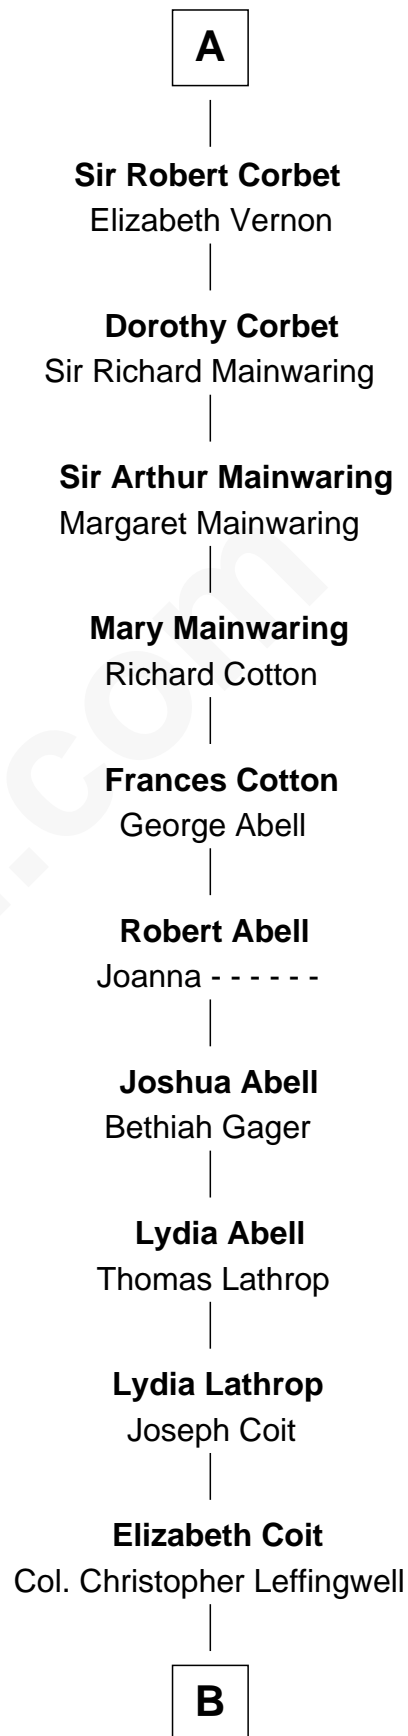

# FamousKin.com

## Relationship Chart of

### Catherine Howard

5th Wife of King Henry VIII

6th cousin 15 times removed of

**Allen Dulles**

5th Director of the C.I.A.

**B**

**Joanna Leffingwell**

Charles Lathrop

**Harriet Wadsworth Lathrop**

Rev. Miron Winslow

**Harriet Lathrop Winslow**

Rev. John Welsh Dulles

**Allen Macy Dulles**

Edith Foster

**Allen Dulles**

*5th Director of the C.I.A.*