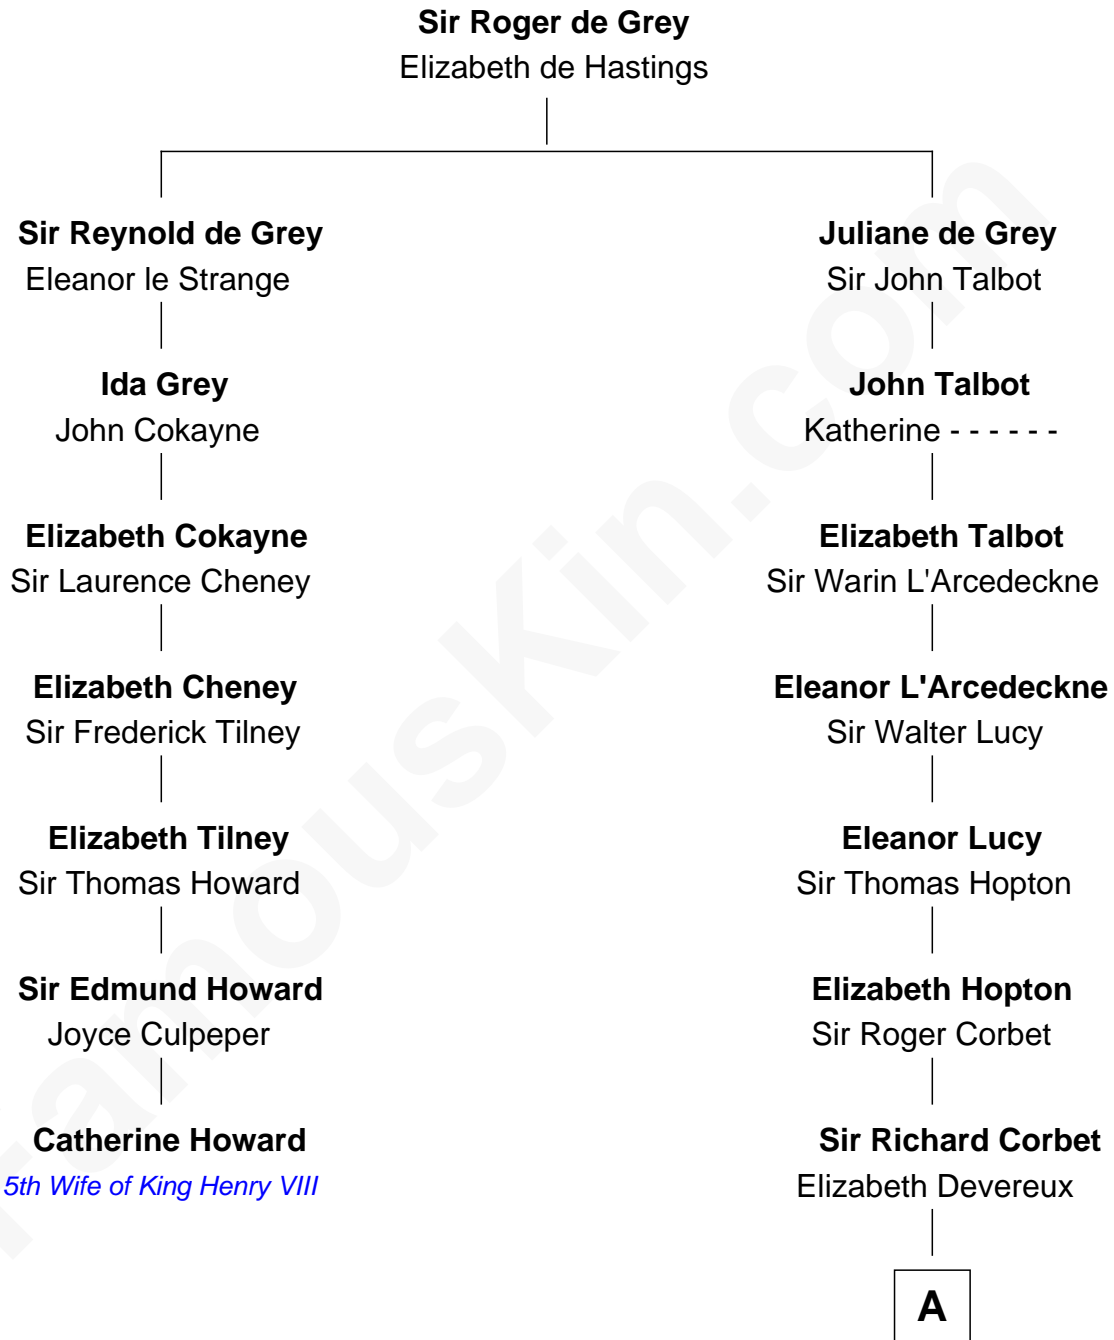

## Relationship Chart of

### Catherine Howard

5th Wife of King Henry VIII

6th cousin 15 times removed of

**Allen Dulles**

5th Director of the C.I.A.

**B**

**Joanna Leffingwell**

Charles Lathrop