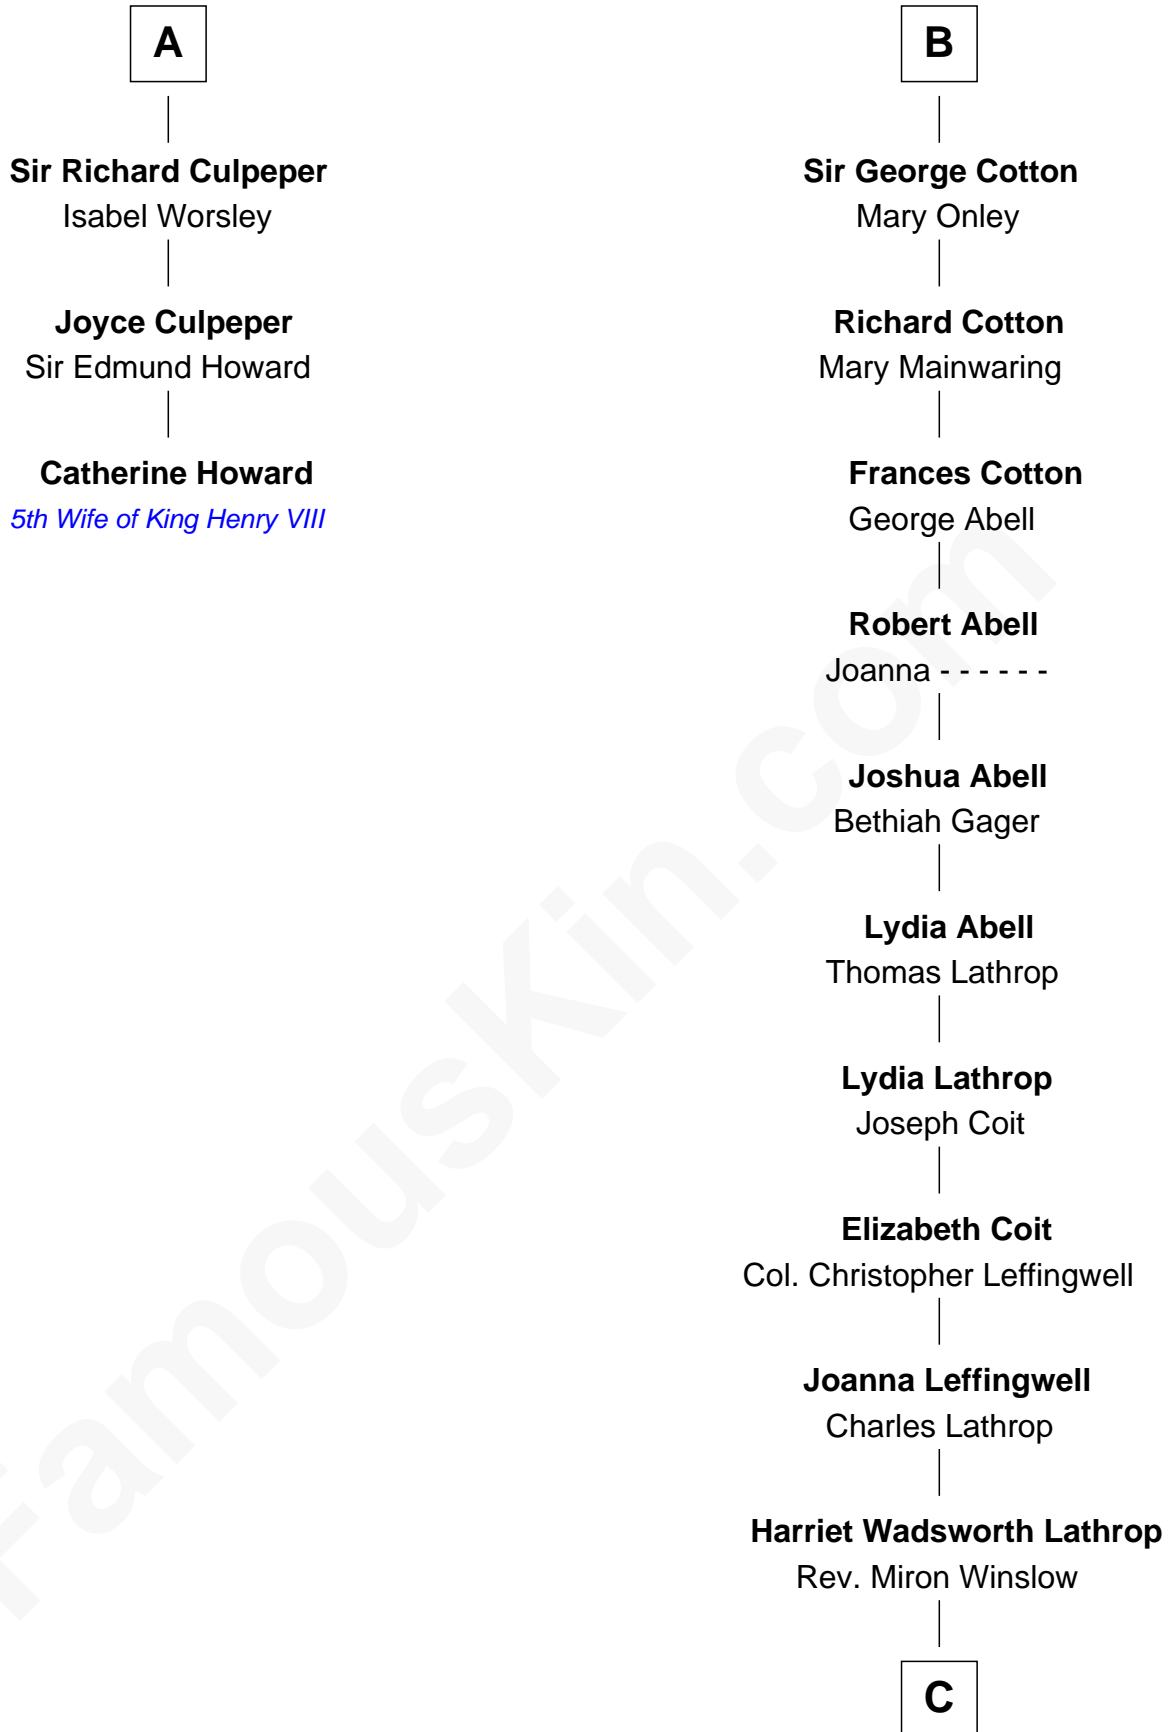

## Relationship Chart of

### Catherine Howard

5th Wife of King Henry VIII

9th cousin 10 times removed of

**Allen Dulles**

5th Director of the C.I.A.

**C**

**Harriet Lathrop Winslow**  
Rev. John Welsh Dulles

**Allen Macy Dulles**  
Edith Foster