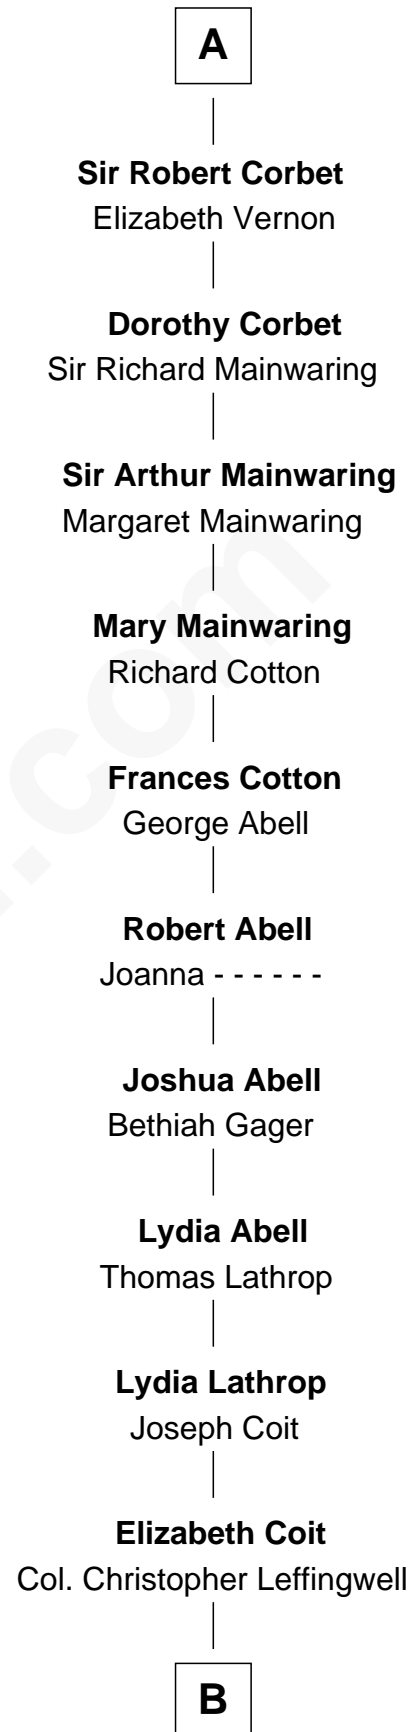

# FamousKin.com Relationship Chart of

**Catherine Howard**

*5th Wife of King Henry VIII*

7th cousin 14 times removed of

**John Foster Dulles**

*52nd U.S. Secretary of State*

**Sir Thebaud de Verdun**

*with wife  
Elizabeth de Clare*

*with wife  
Maud Mortimer*

**Isabel de Verdun**

Henry de Ferrers

**Margery de Verdun**

Sir John Crophull

**Sir William de Ferrers**

Margaret de Ufford

**Thomas Crophull**

Elizabeth Bromwich

**Elizabeth Ferrers**

Sir William Culpeper

**Sir Walter Devereux**

Elizabeth Merbery

**Sir Richard Culpeper**

Isabel Worsley

**Sir Walter Devereux**

Anne Ferrers

**Joyce Culpeper**

Sir Edmund Howard

**Elizabeth Devereux**

Sir Richard Corbet

**Catherine Howard**

*5th Wife of King Henry VIII*

**A**