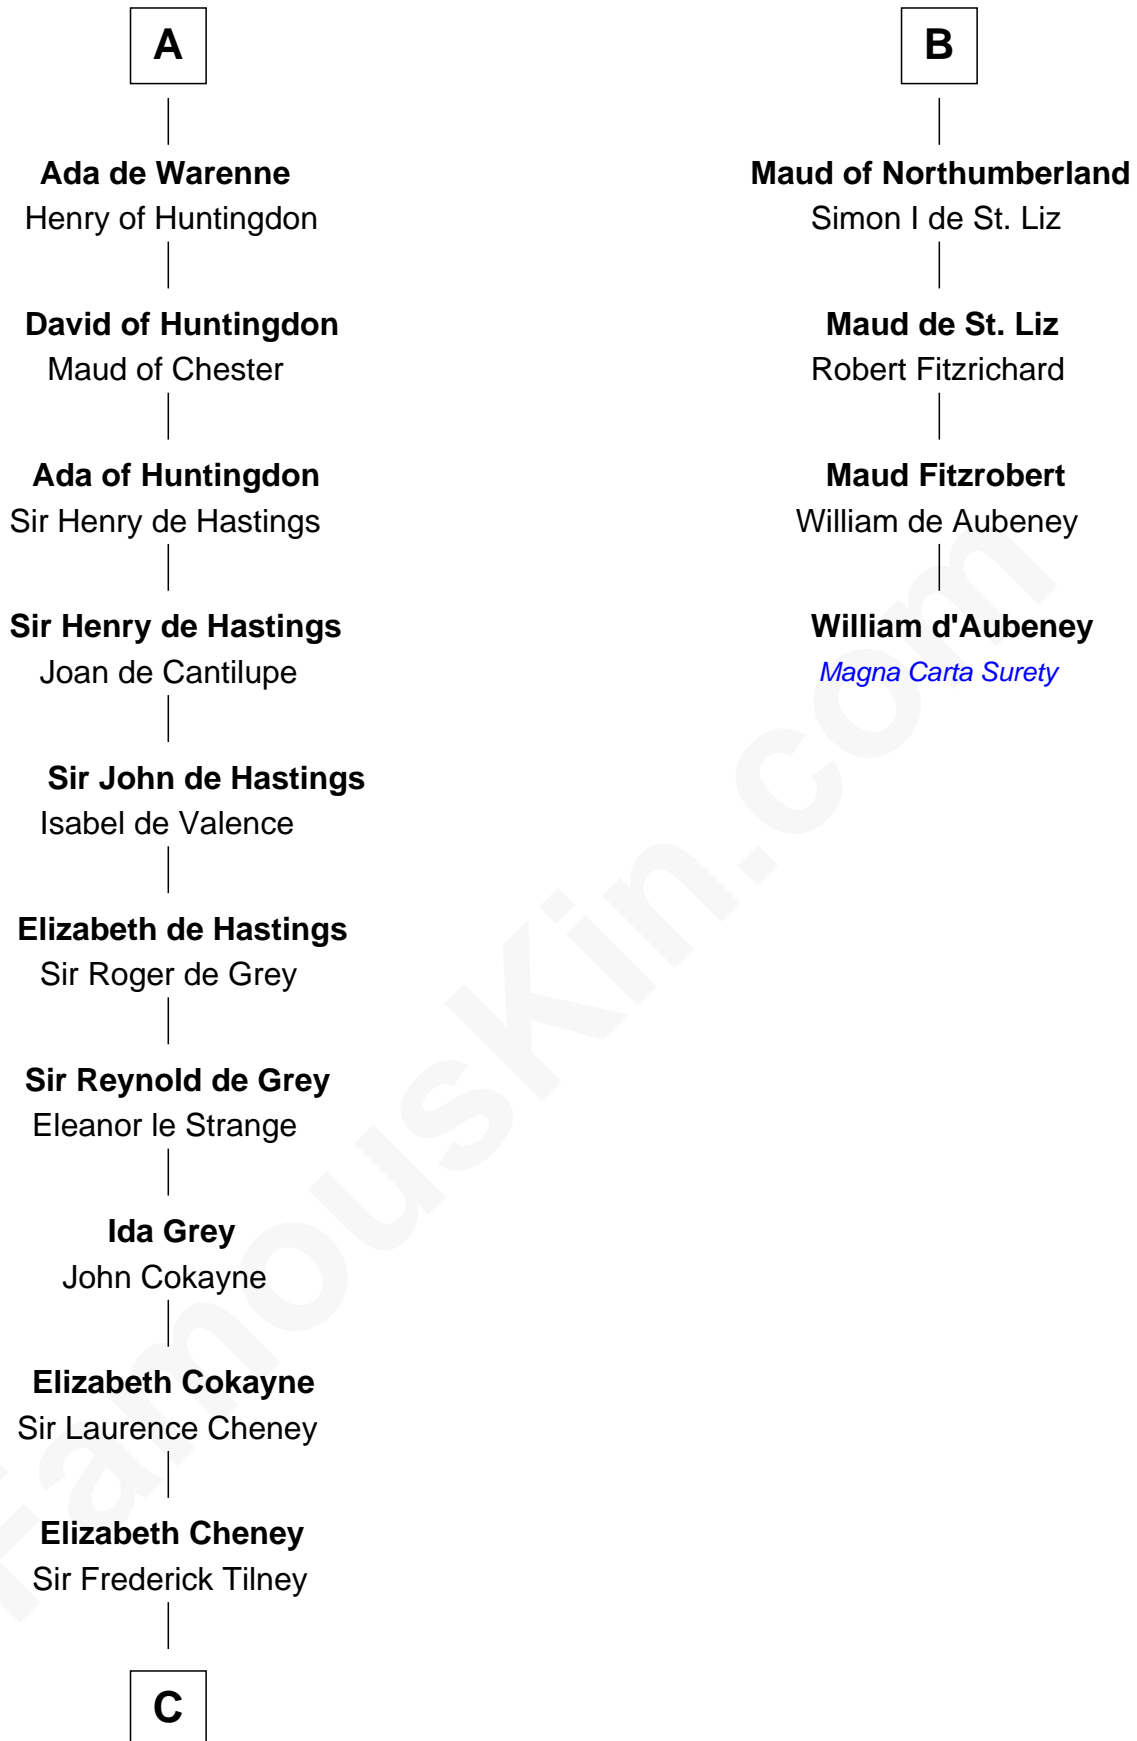

FamousKin.com Relationship Chart of

Catherine Howard

5th Wife of King Henry VIII

10th cousin 9 times removed of

William d'Aubeny

Magna Carta Surety

Dietrich of Westphalia

Reinhild - - - - -

Eustace I of Boulogne

Lambert II of Lens

Adelaide of Normandy

Judith of Lens

Waltheof II of Northumbria

B

C

—
Elizabeth Tilney
Sir Thomas Howard