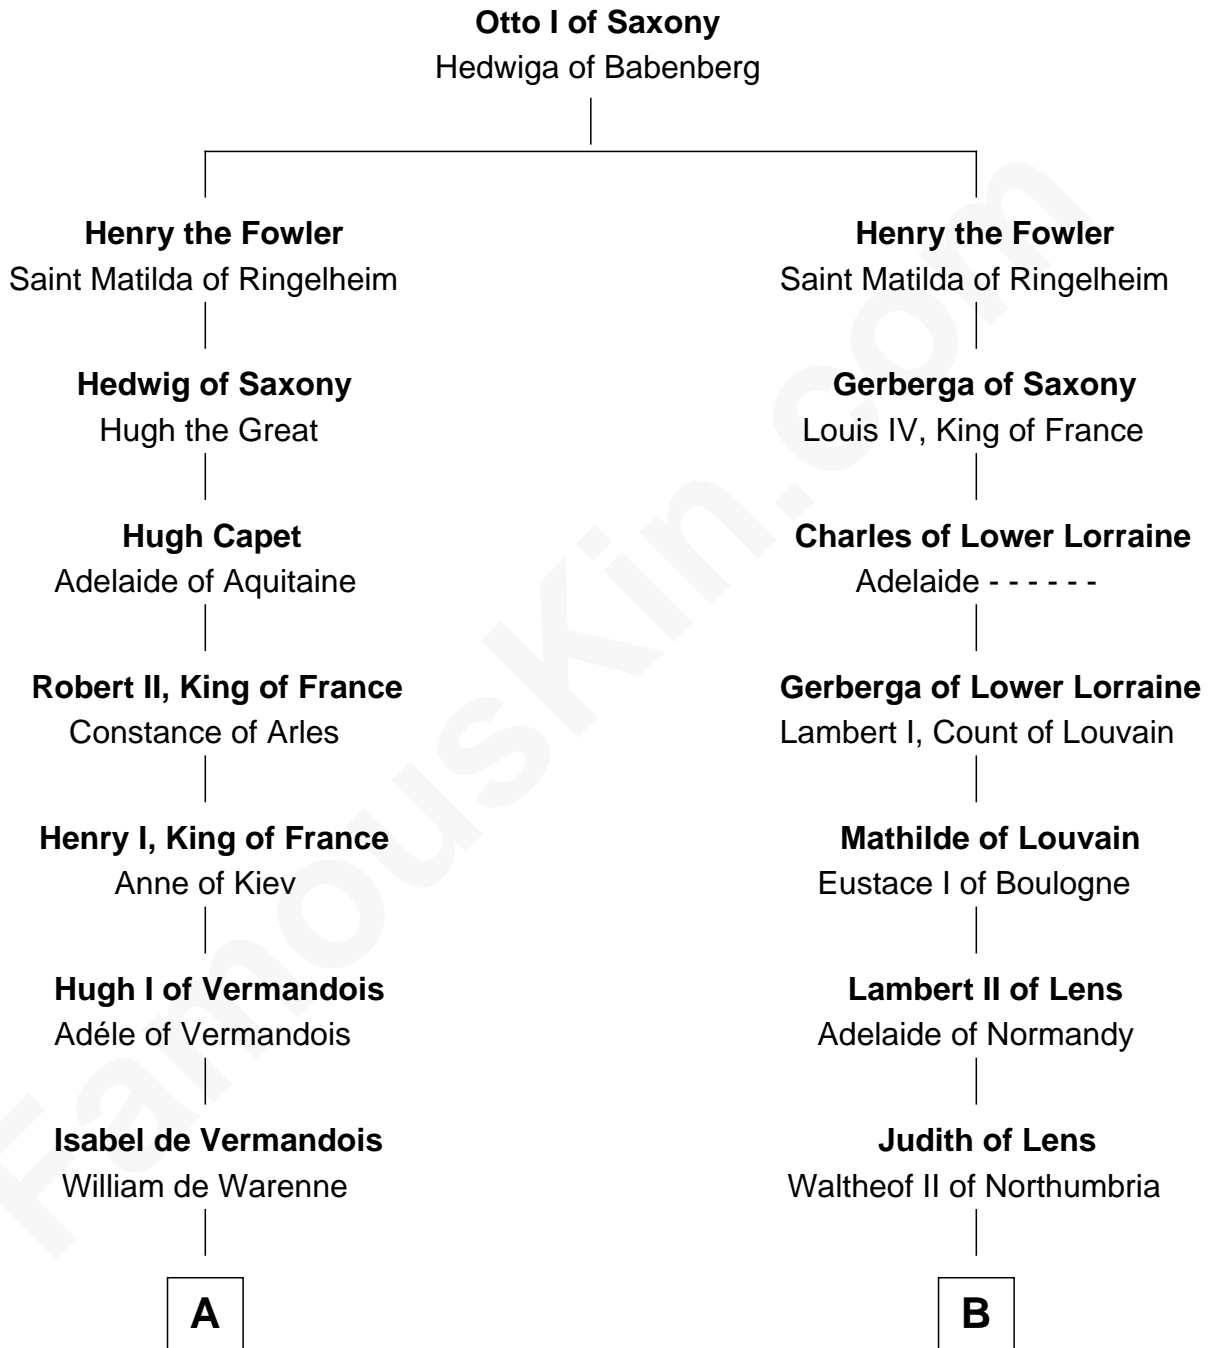

FamousKin.com Relationship Chart of

Catherine Howard

5th Wife of King Henry VIII

10th cousin 9 times removed of

William d'Aubeny

Magna Carta Surety

C

—
Elizabeth Tilney
Sir Thomas Howard

—
Sir Edmund Howard
Joyce Culpeper

—
Catherine Howard
5th Wife of King Henry VIII

FamousKin.com