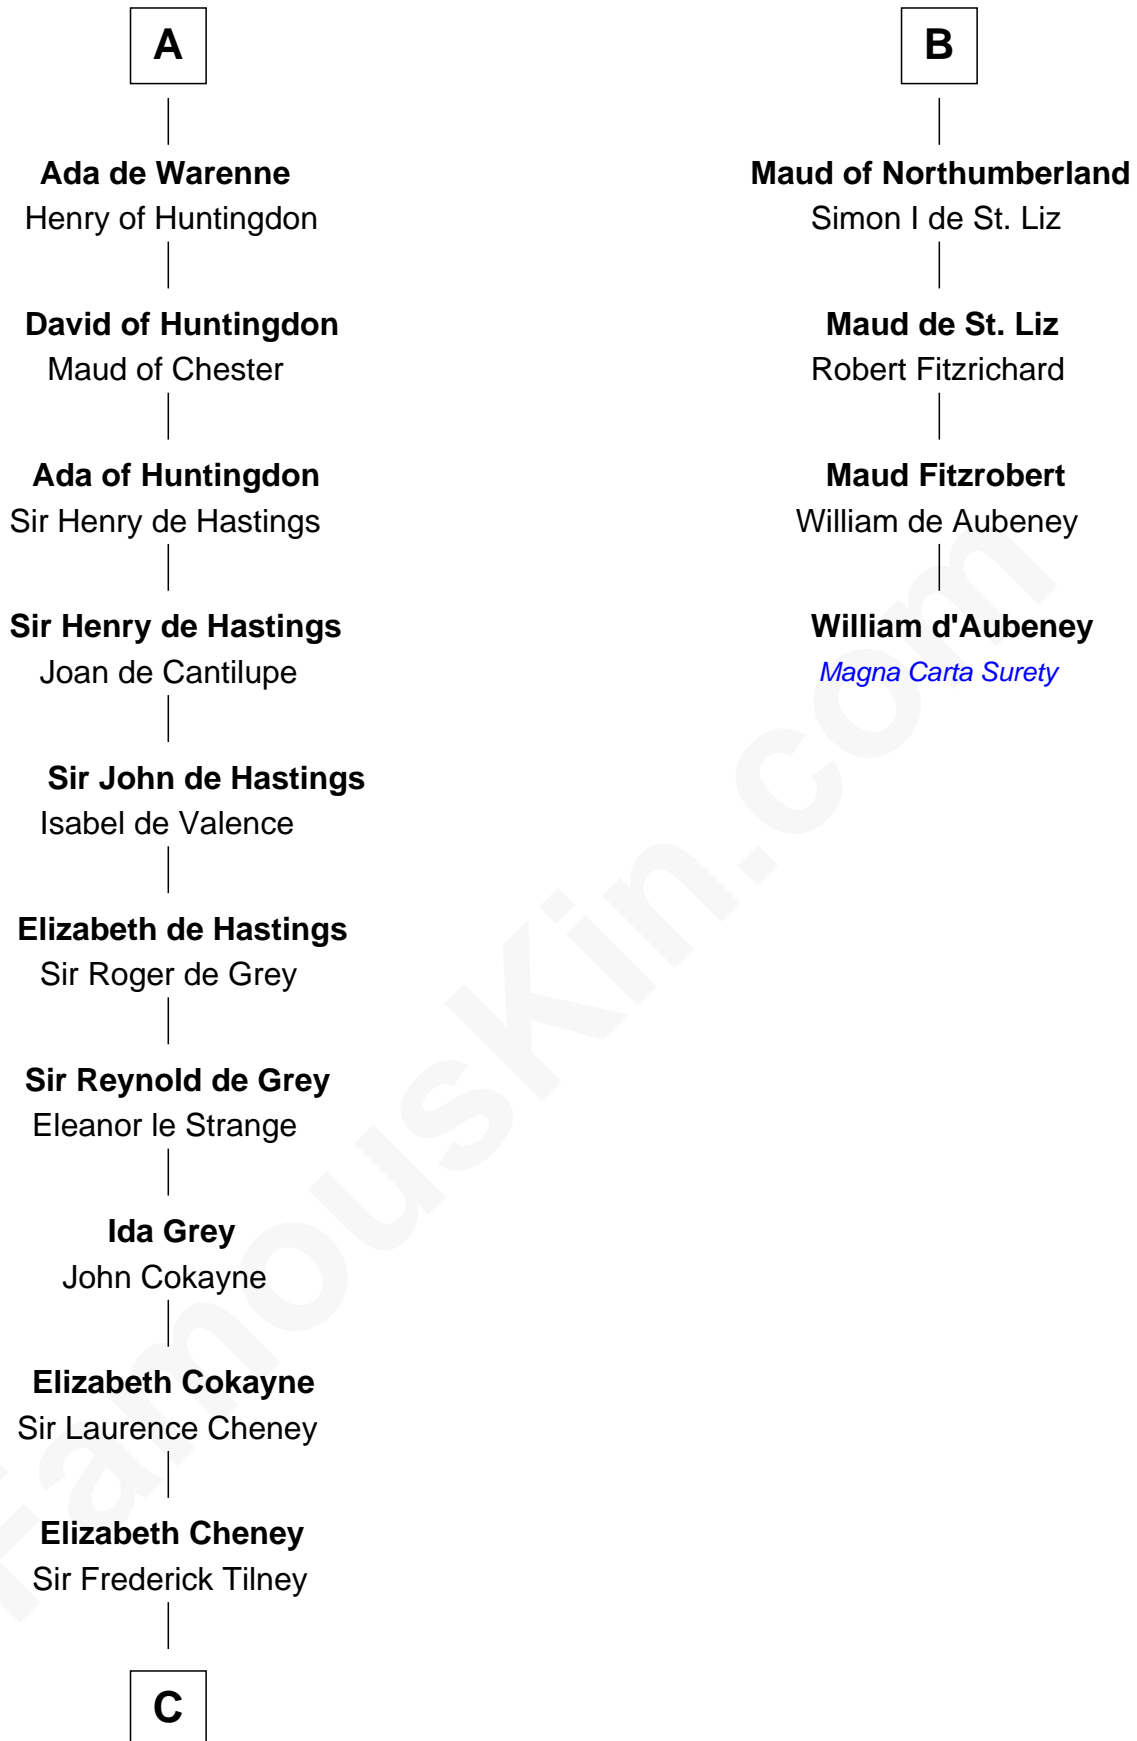

FamousKin.com Relationship Chart of

Catherine Howard

5th Wife of King Henry VIII

10th cousin 9 times removed of

William d'Aubeny

Magna Carta Surety

C

—
Elizabeth Tilney
Sir Thomas Howard

—
Sir Edmund Howard
Joyce Culpeper

—
Catherine Howard
5th Wife of King Henry VIII

FamousKin.com