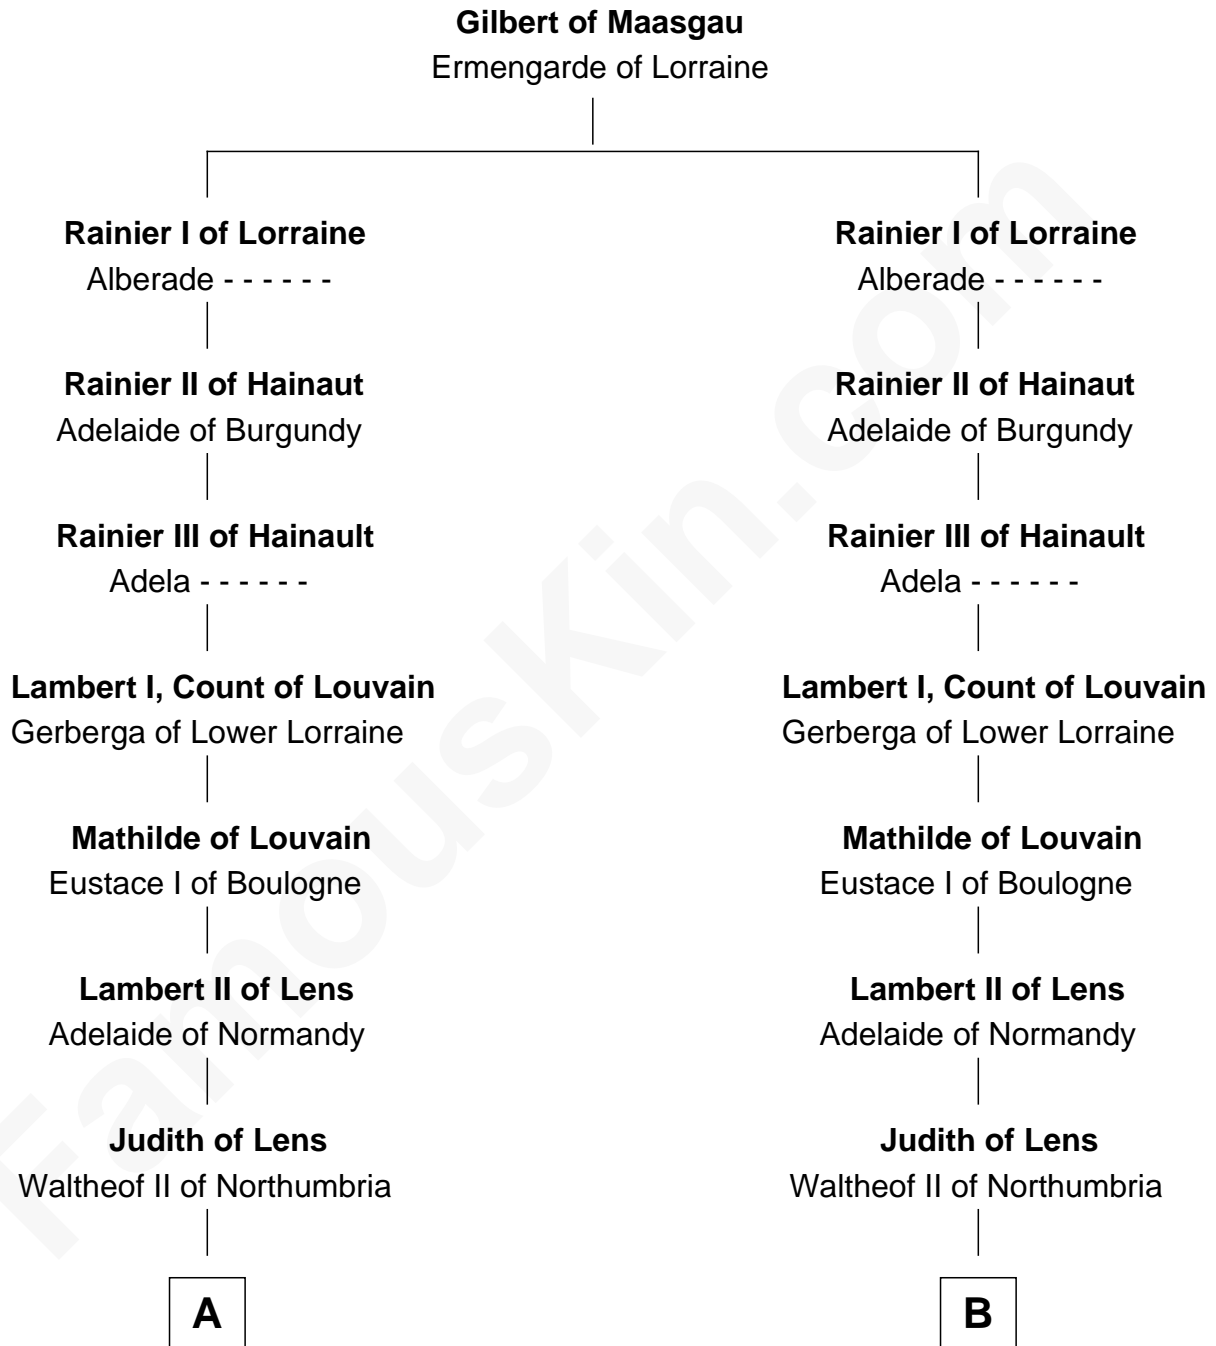

# FamousKin.com Relationship Chart of

**Catherine Howard**

*5th Wife of King Henry VIII*

10th cousin 10 times removed of

**William d'Aubeny**

*Magna Carta Surety*

**C**

—  
**Elizabeth Cheney**  
Sir Frederick Tilney

—  
**Elizabeth Tilney**  
Sir Thomas Howard

—  
**Sir Edmund Howard**  
Joyce Culpeper

—  
**Catherine Howard**  
*5th Wife of King Henry VIII*

FamousKin.com