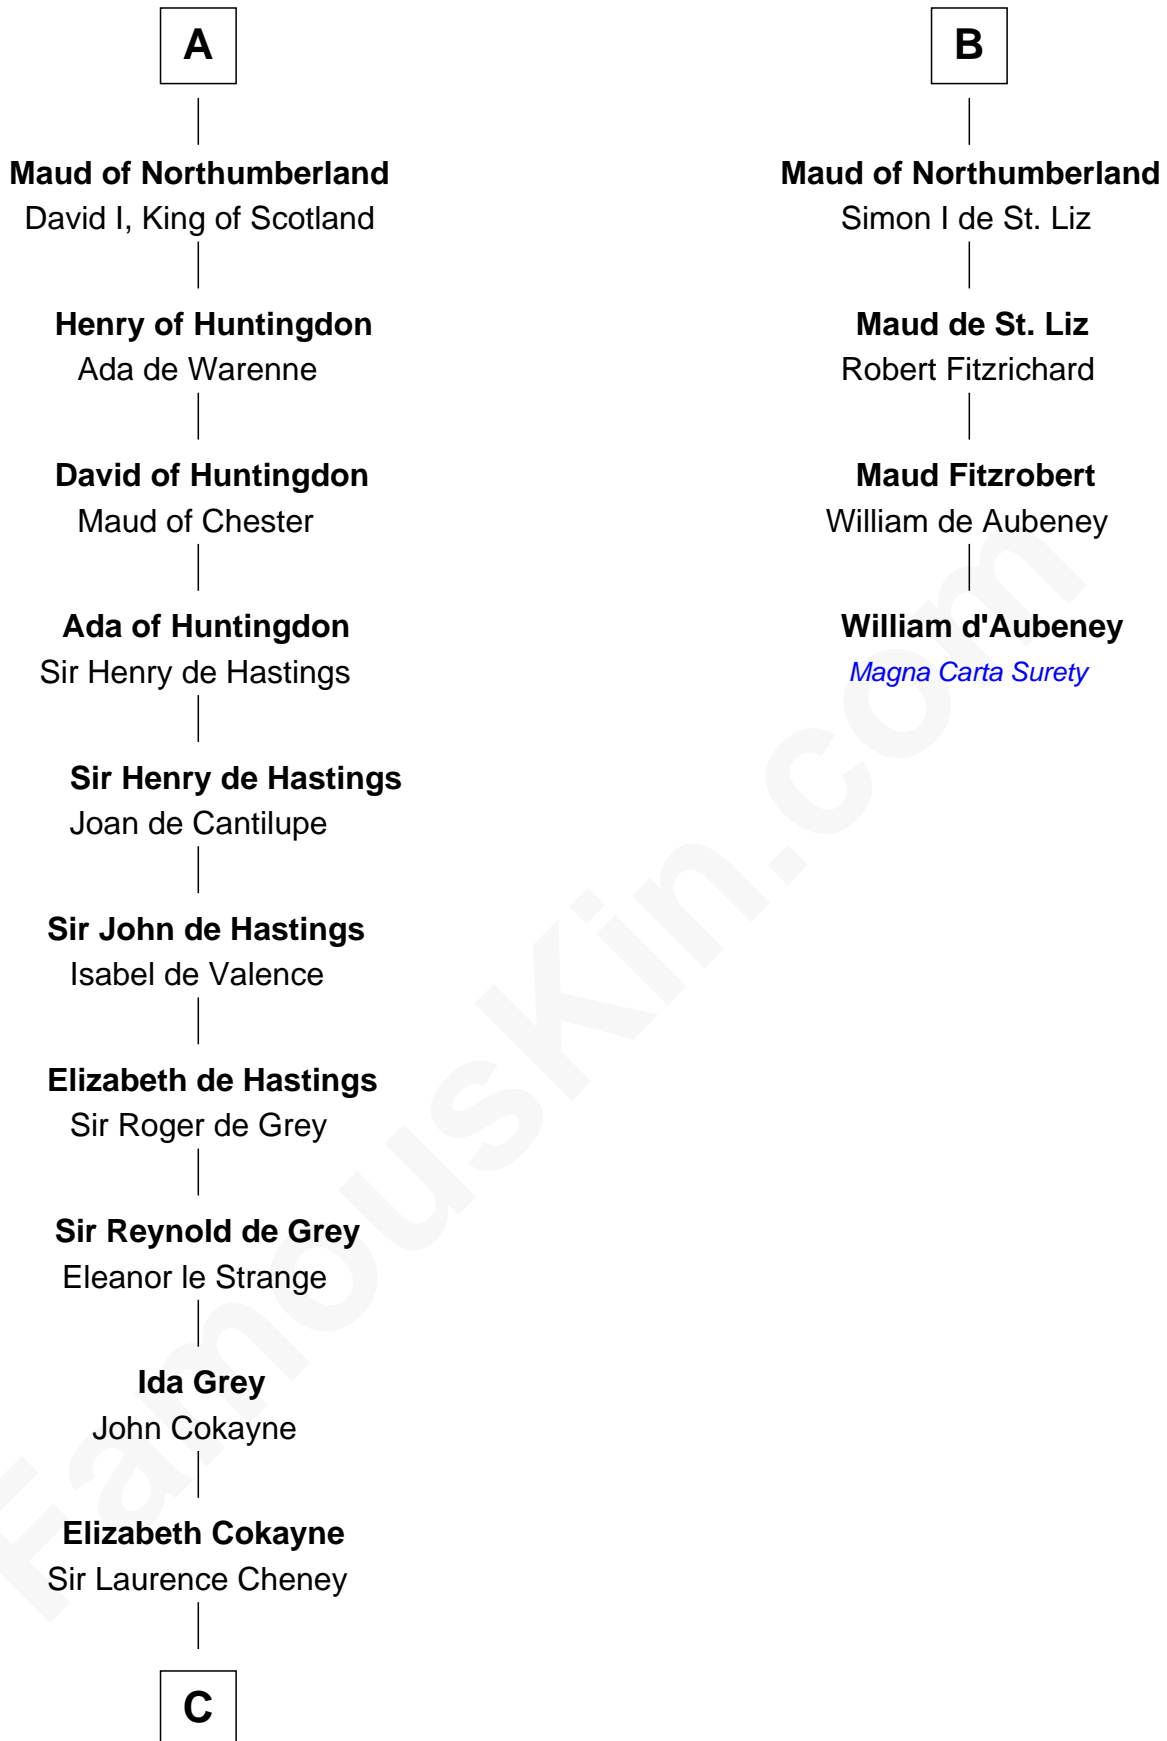

# FamousKin.com Relationship Chart of

**Catherine Howard**

*5th Wife of King Henry VIII*

10th cousin 10 times removed of

**William d'Aubeny**

*Magna Carta Surety*

**C**

—  
**Elizabeth Cheney**  
Sir Frederick Tilney

—  
**Elizabeth Tilney**  
Sir Thomas Howard

—  
**Sir Edmund Howard**  
Joyce Culpeper

—  
**Catherine Howard**  
*5th Wife of King Henry VIII*

FamousKin.com