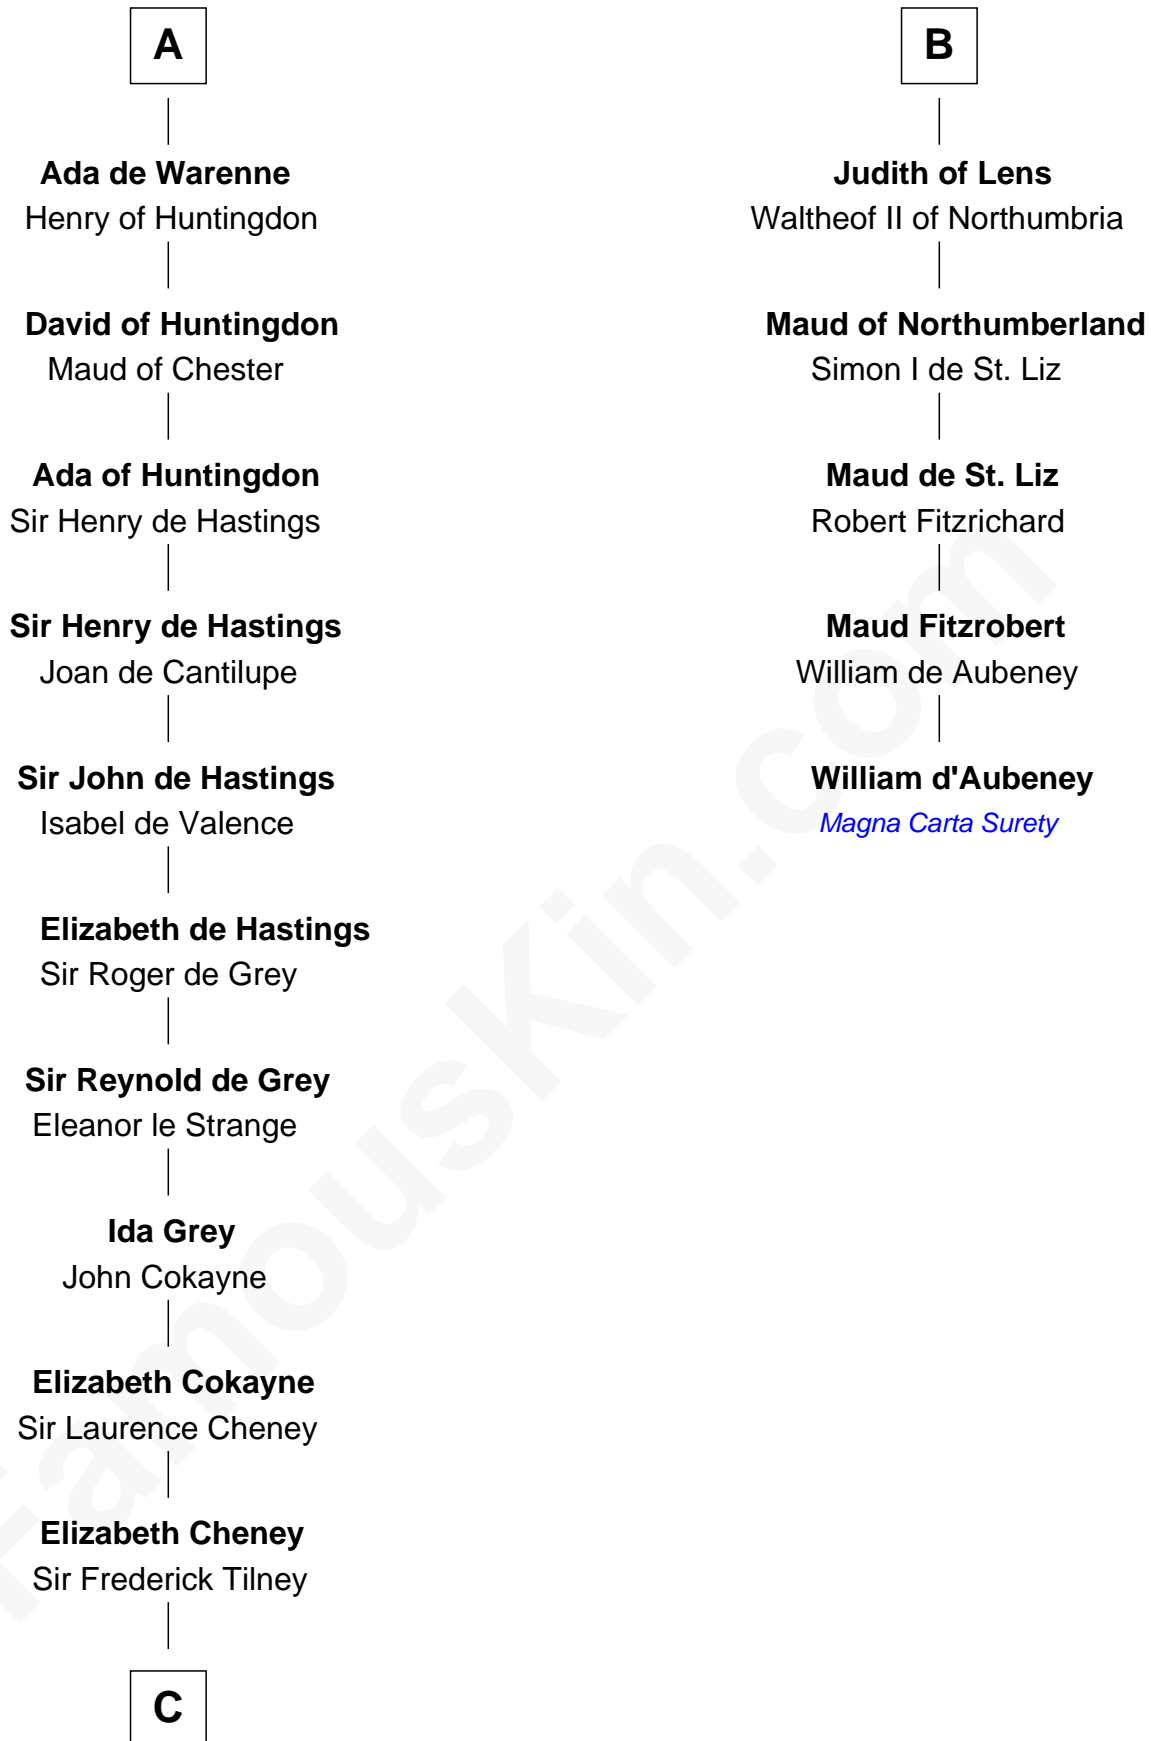

FamousKin.com Relationship Chart of

Catherine Howard

5th Wife of King Henry VIII

11th cousin 8 times removed of

William d'Aubenev

Magna Carta Surety

C

—
Elizabeth Tilney
Sir Thomas Howard

—
Sir Edmund Howard
Joyce Culpeper

—
Catherine Howard
5th Wife of King Henry VIII

FamousKin.com