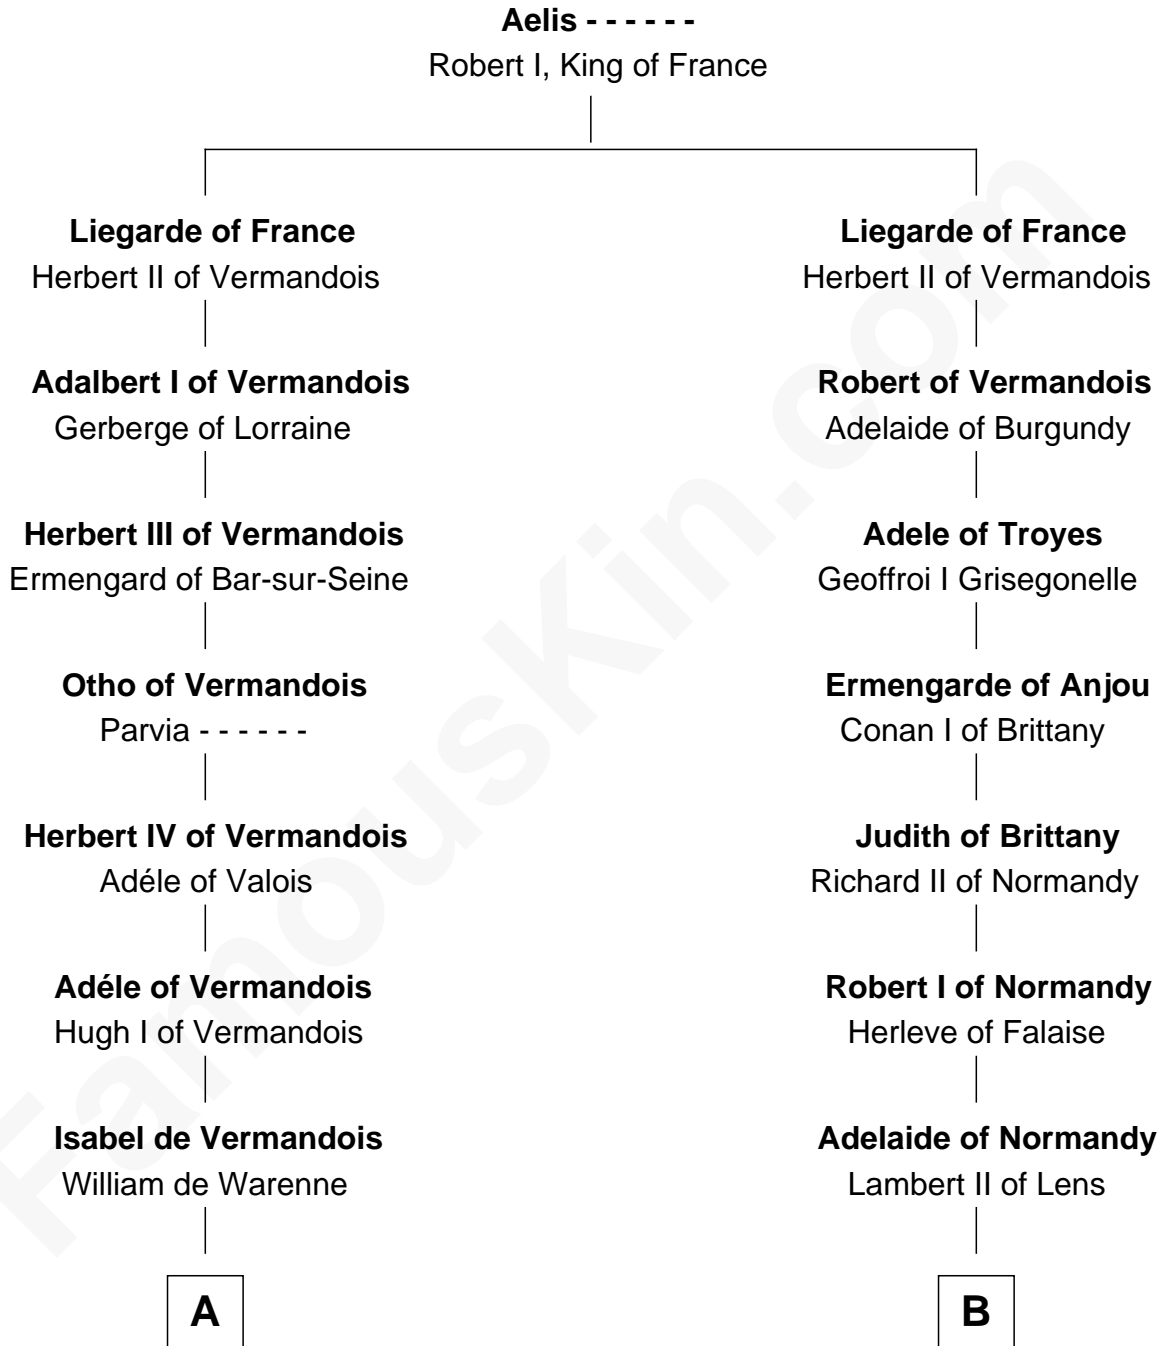

FamousKin.com Relationship Chart of

Catherine Howard

5th Wife of King Henry VIII

11th cousin 8 times removed of

William d'Aubenev

Magna Carta Surety

C

—
Elizabeth Tilney
Sir Thomas Howard

—
Sir Edmund Howard
Joyce Culpeper

—
Catherine Howard
5th Wife of King Henry VIII

FamousKin.com