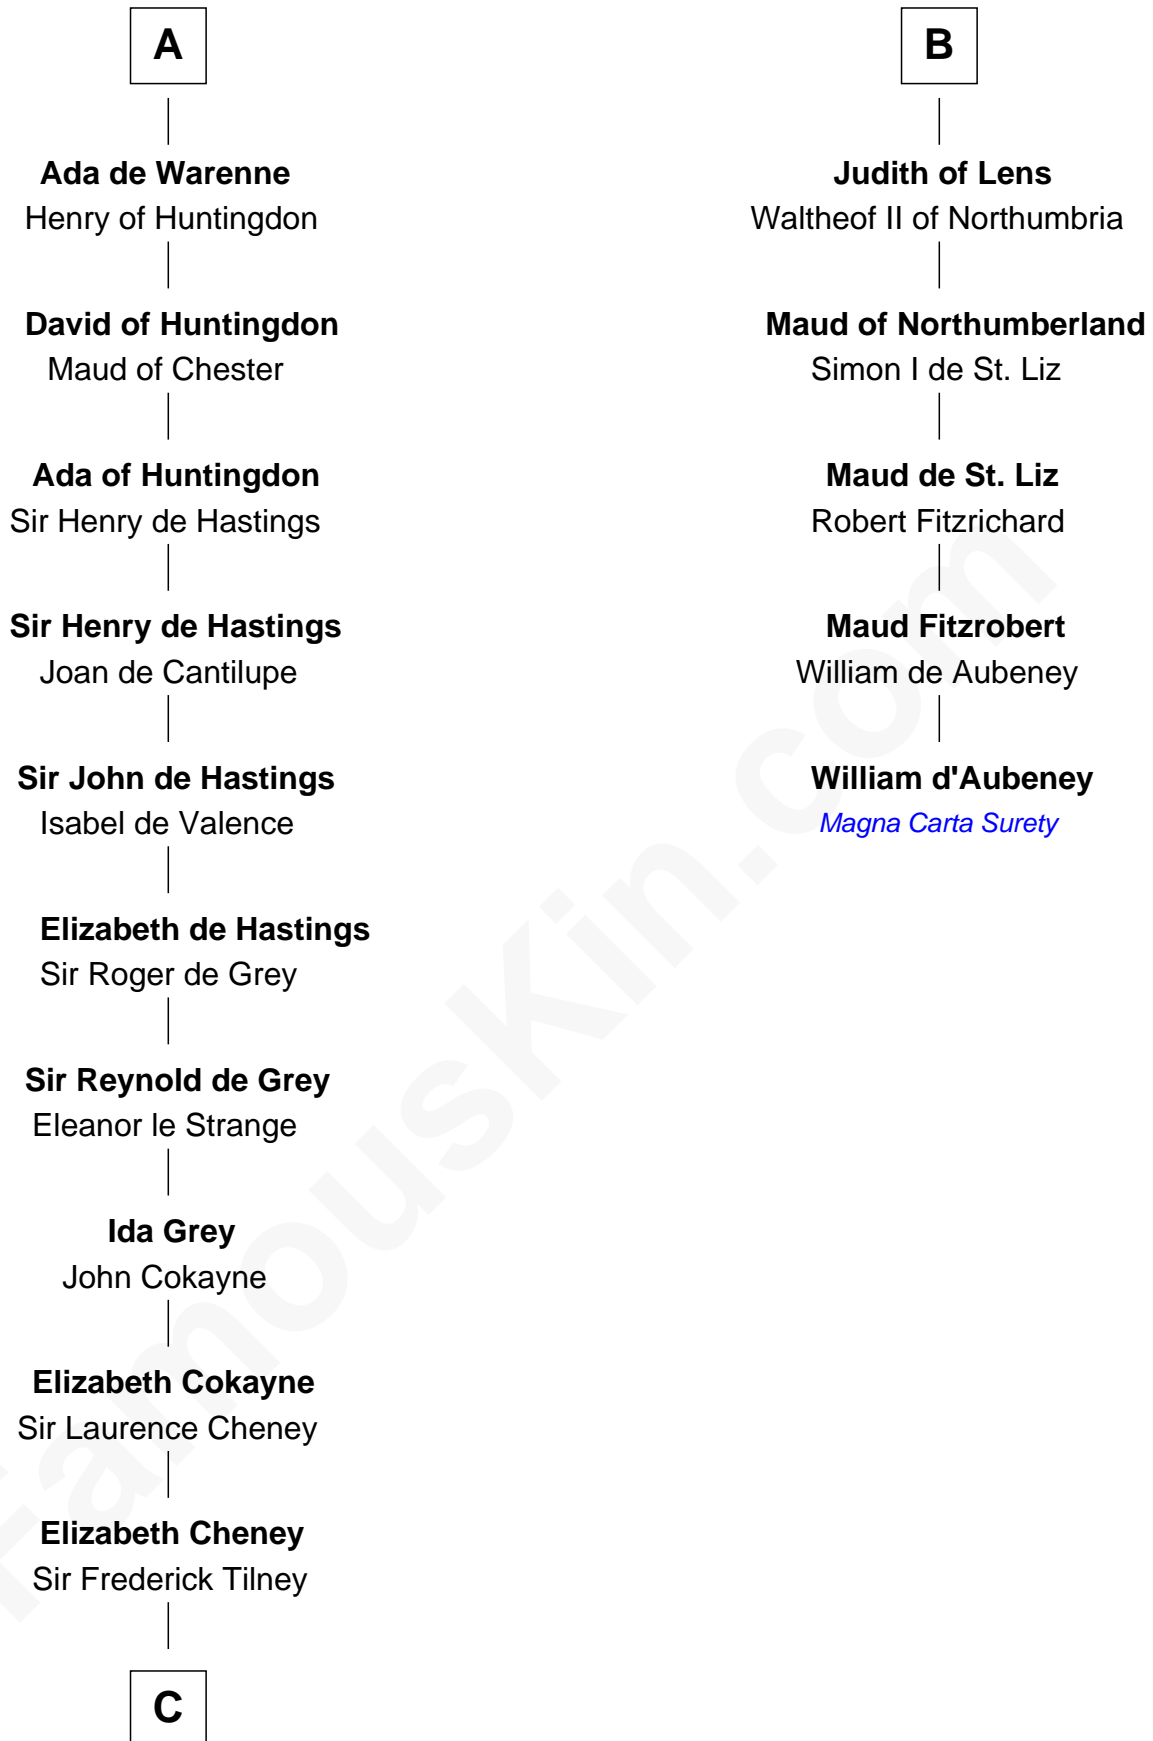

FamousKin.com Relationship Chart of

Catherine Howard

5th Wife of King Henry VIII

11th cousin 8 times removed of

William d'Aubenev

Magna Carta Surety

Herbert I of Vermandois

Bertha de Morvois

Richard II of Normandy

Robert I of Normandy

Herleve of Falaise

Adelaide of Normandy

Lambert II of Lens

B

C

—
Elizabeth Tilney
Sir Thomas Howard