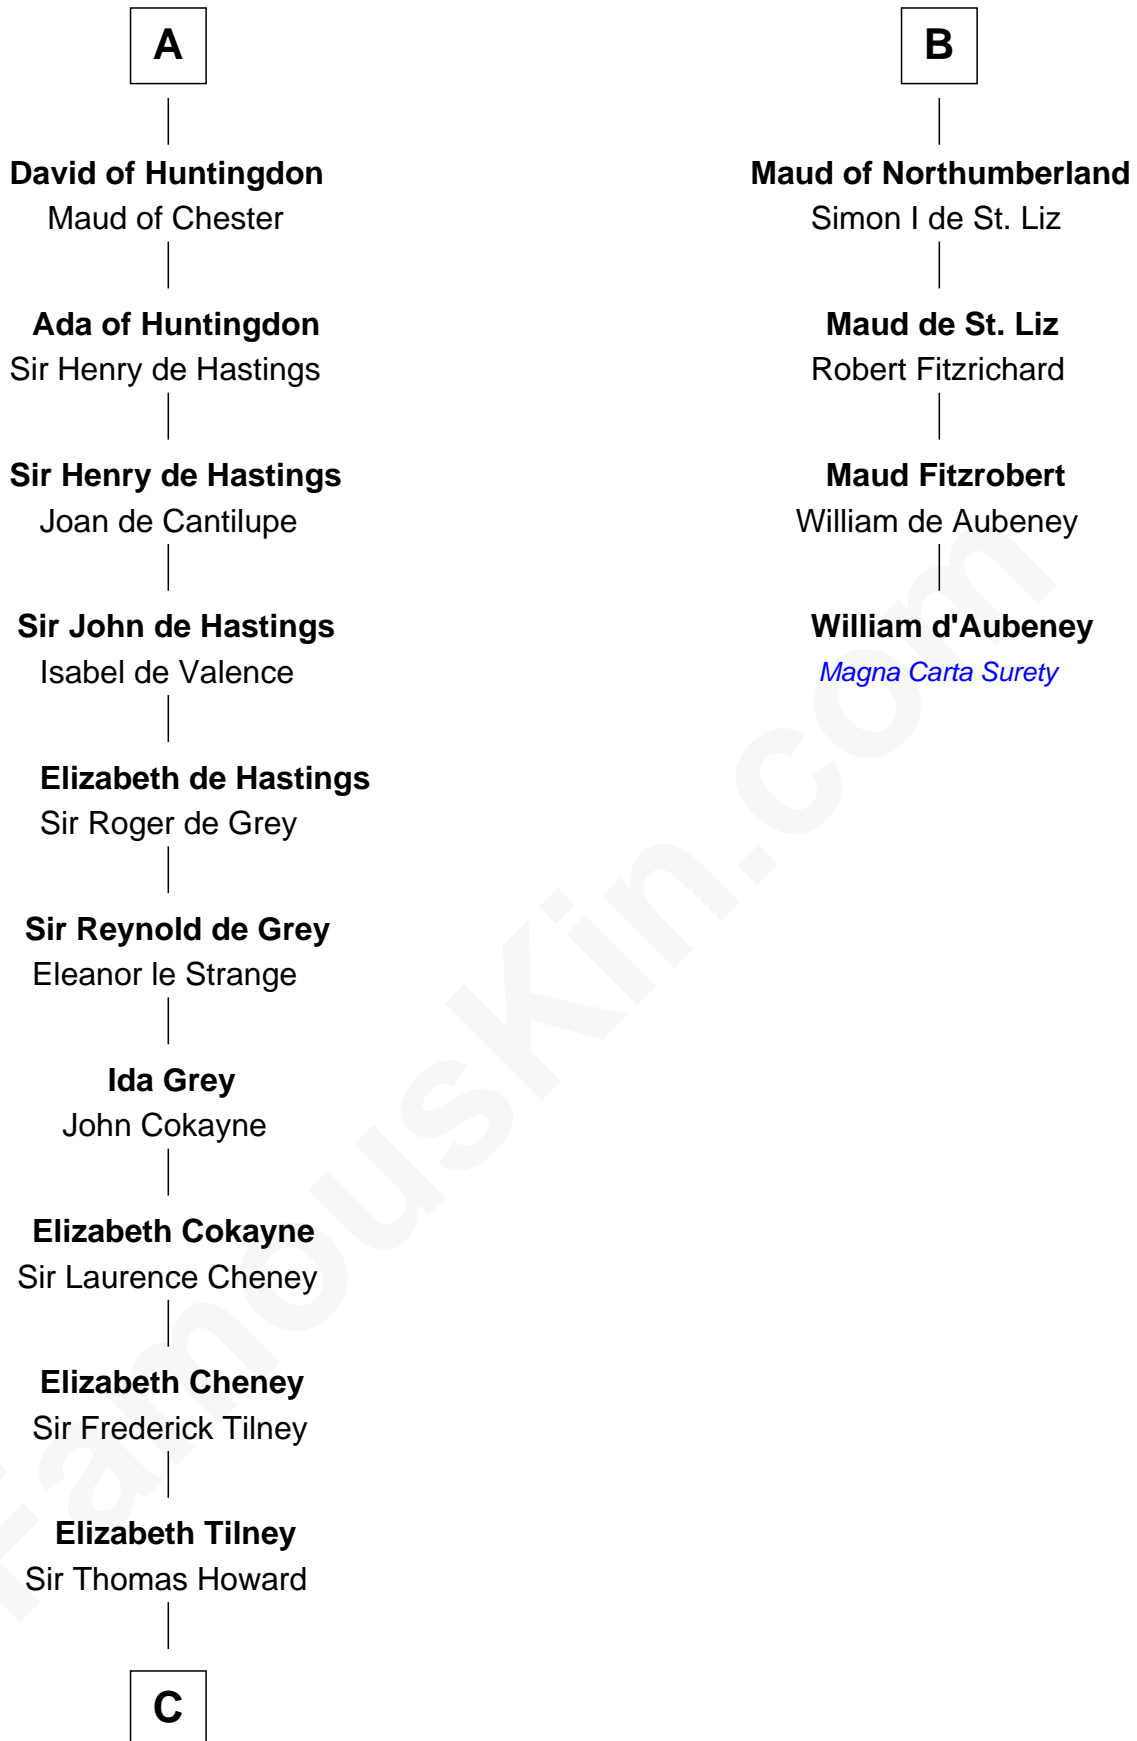

FamousKin.com Relationship Chart of

Catherine Howard

5th Wife of King Henry VIII

10th cousin 8 times removed of

William d'Aubeny

Magna Carta Surety

Fulk I of Anjou

Fulk II of Anjou

Geoffroi I Grisegonelle

Adele of Troyes

Ermengarde of Anjou

Conan I of Brittany

Judith of Brittany

Richard II of Normandy

Robert I of Normandy

Herleve of Falaise

Adelaide of Normandy

Lambert II of Lens

Judith of Lens

Waltheof II of Northumbria

B

C

—
Sir Edmund Howard

Joyce Culpeper