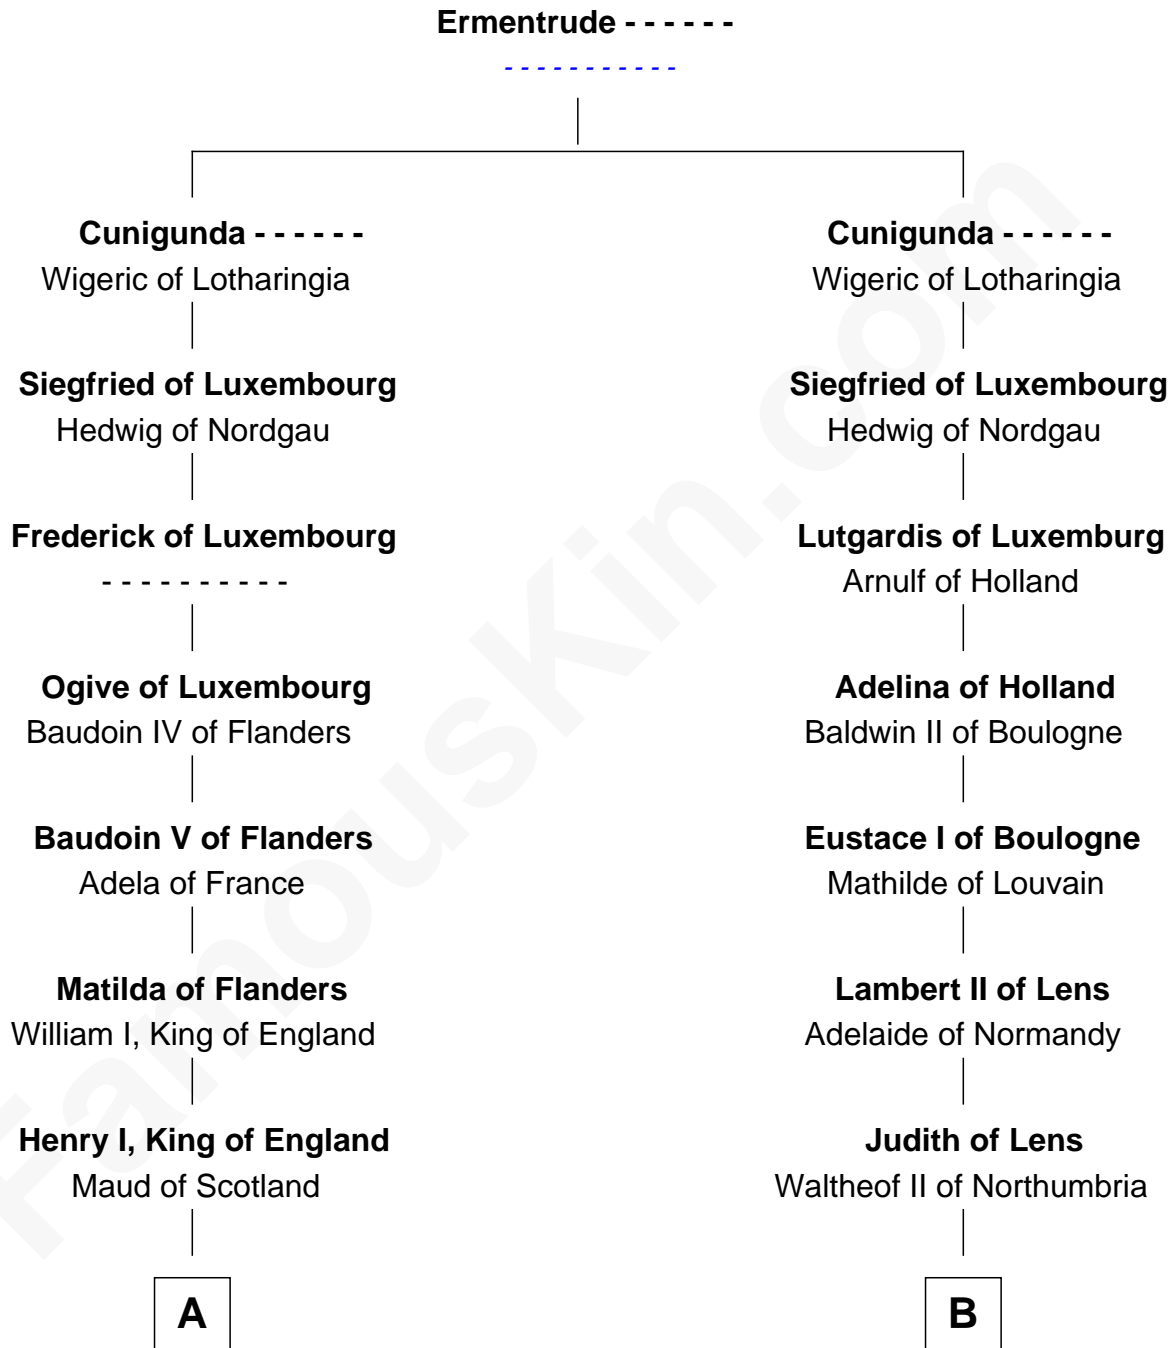

# FamousKin.com Relationship Chart of

**Catherine Howard**

*5th Wife of King Henry VIII*

10th cousin 10 times removed of

**William d'Aubeny**

*Magna Carta Surety*

**C**

—  
**Sir John Howard**  
Katherine Moleyns

—  
**Sir Thomas Howard**  
Elizabeth Tilney

—  
**Sir Edmund Howard**  
Joyce Culpeper

—  
**Catherine Howard**  
*5th Wife of King Henry VIII*

FamousKin.com