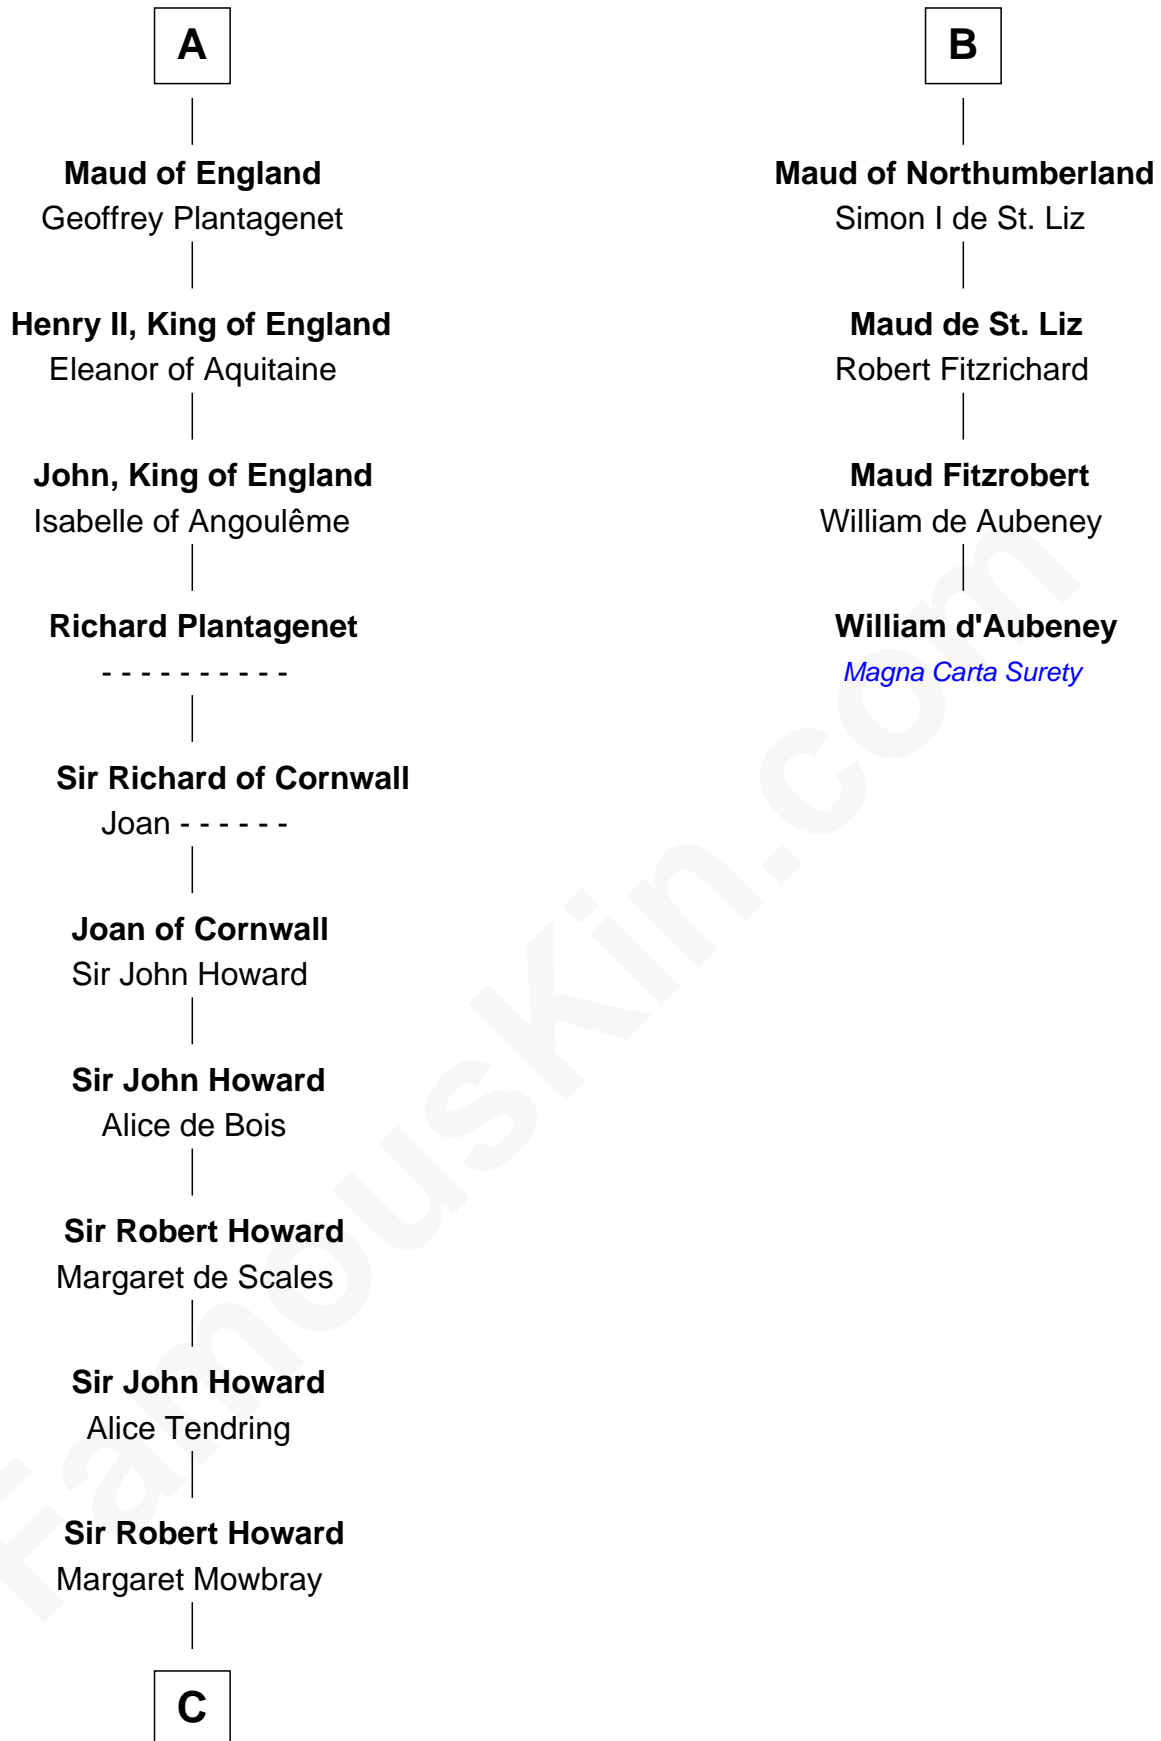

# FamousKin.com Relationship Chart of

**Catherine Howard**

*5th Wife of King Henry VIII*

10th cousin 10 times removed of

**William d'Aubeny**

*Magna Carta Surety*

**C**

—  
**Sir John Howard**  
Katherine Moleyns

—  
**Sir Thomas Howard**  
Elizabeth Tilney

—  
**Sir Edmund Howard**  
Joyce Culpeper

—  
**Catherine Howard**  
*5th Wife of King Henry VIII*

FamousKin.com