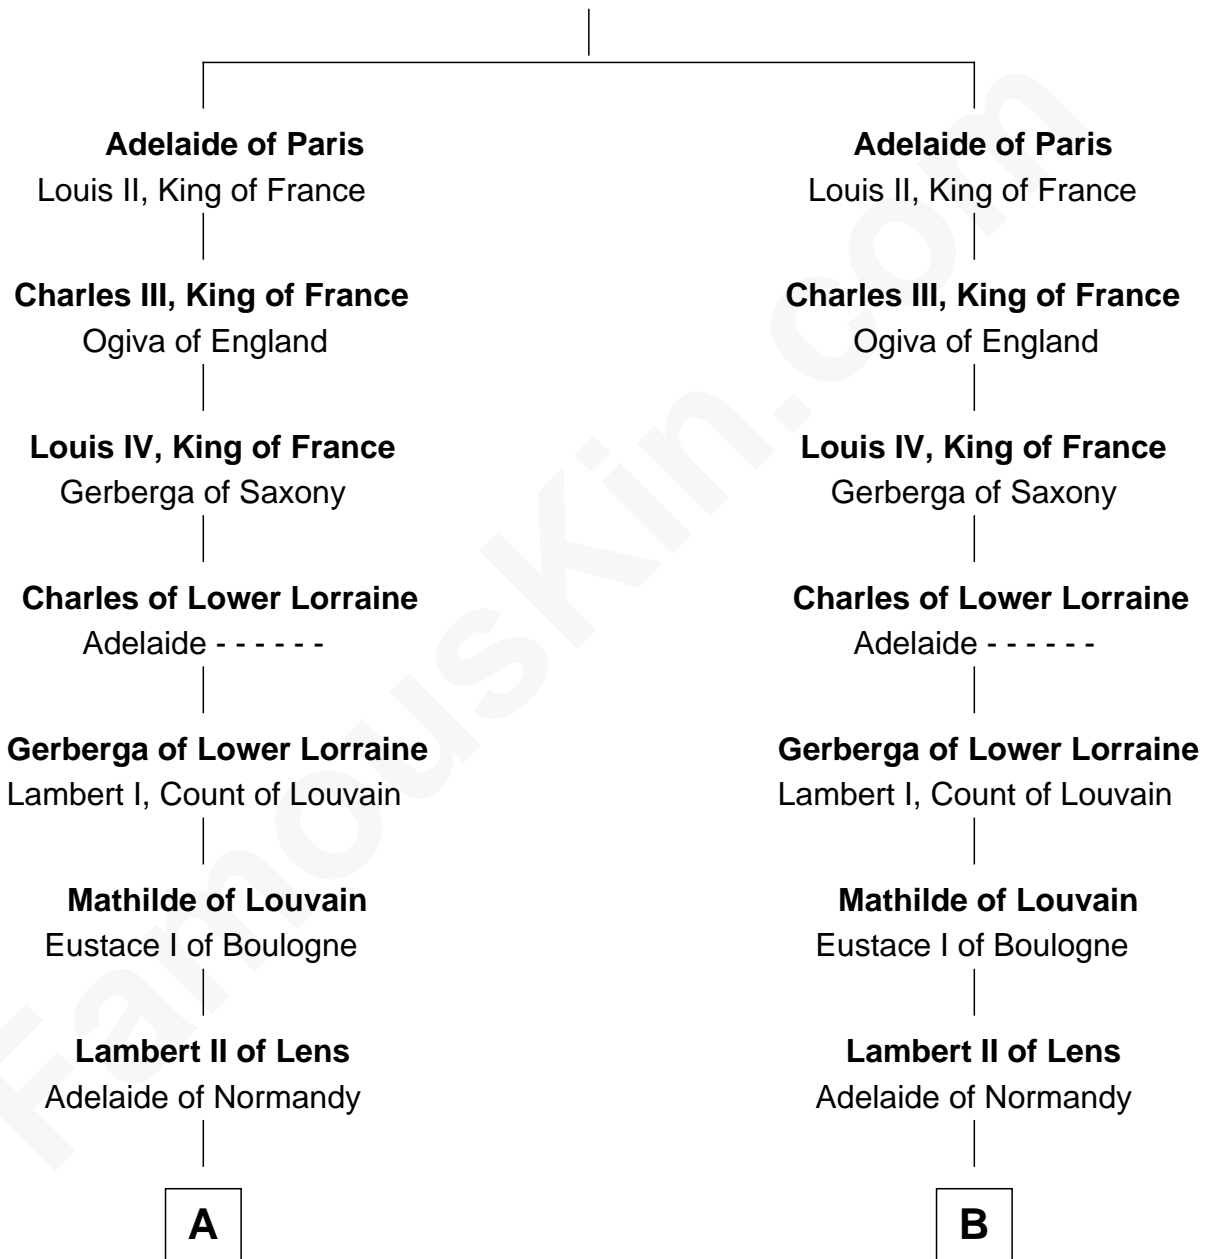

# FamousKin.com Relationship Chart of

**Catherine Howard**

*5th Wife of King Henry VIII*

11th cousin 10 times removed of

**William d'Aubeny**

*Magna Carta Surety*

**Adalard of Paris**

**C**

—  
**Elizabeth Cokayne**  
Sir Laurence Cheney

—  
**Elizabeth Cheney**  
Sir Frederick Tilney

—  
**Elizabeth Tilney**  
Sir Thomas Howard

—  
**Sir Edmund Howard**  
Joyce Culpeper

—  
**Catherine Howard**  
*5th Wife of King Henry VIII*