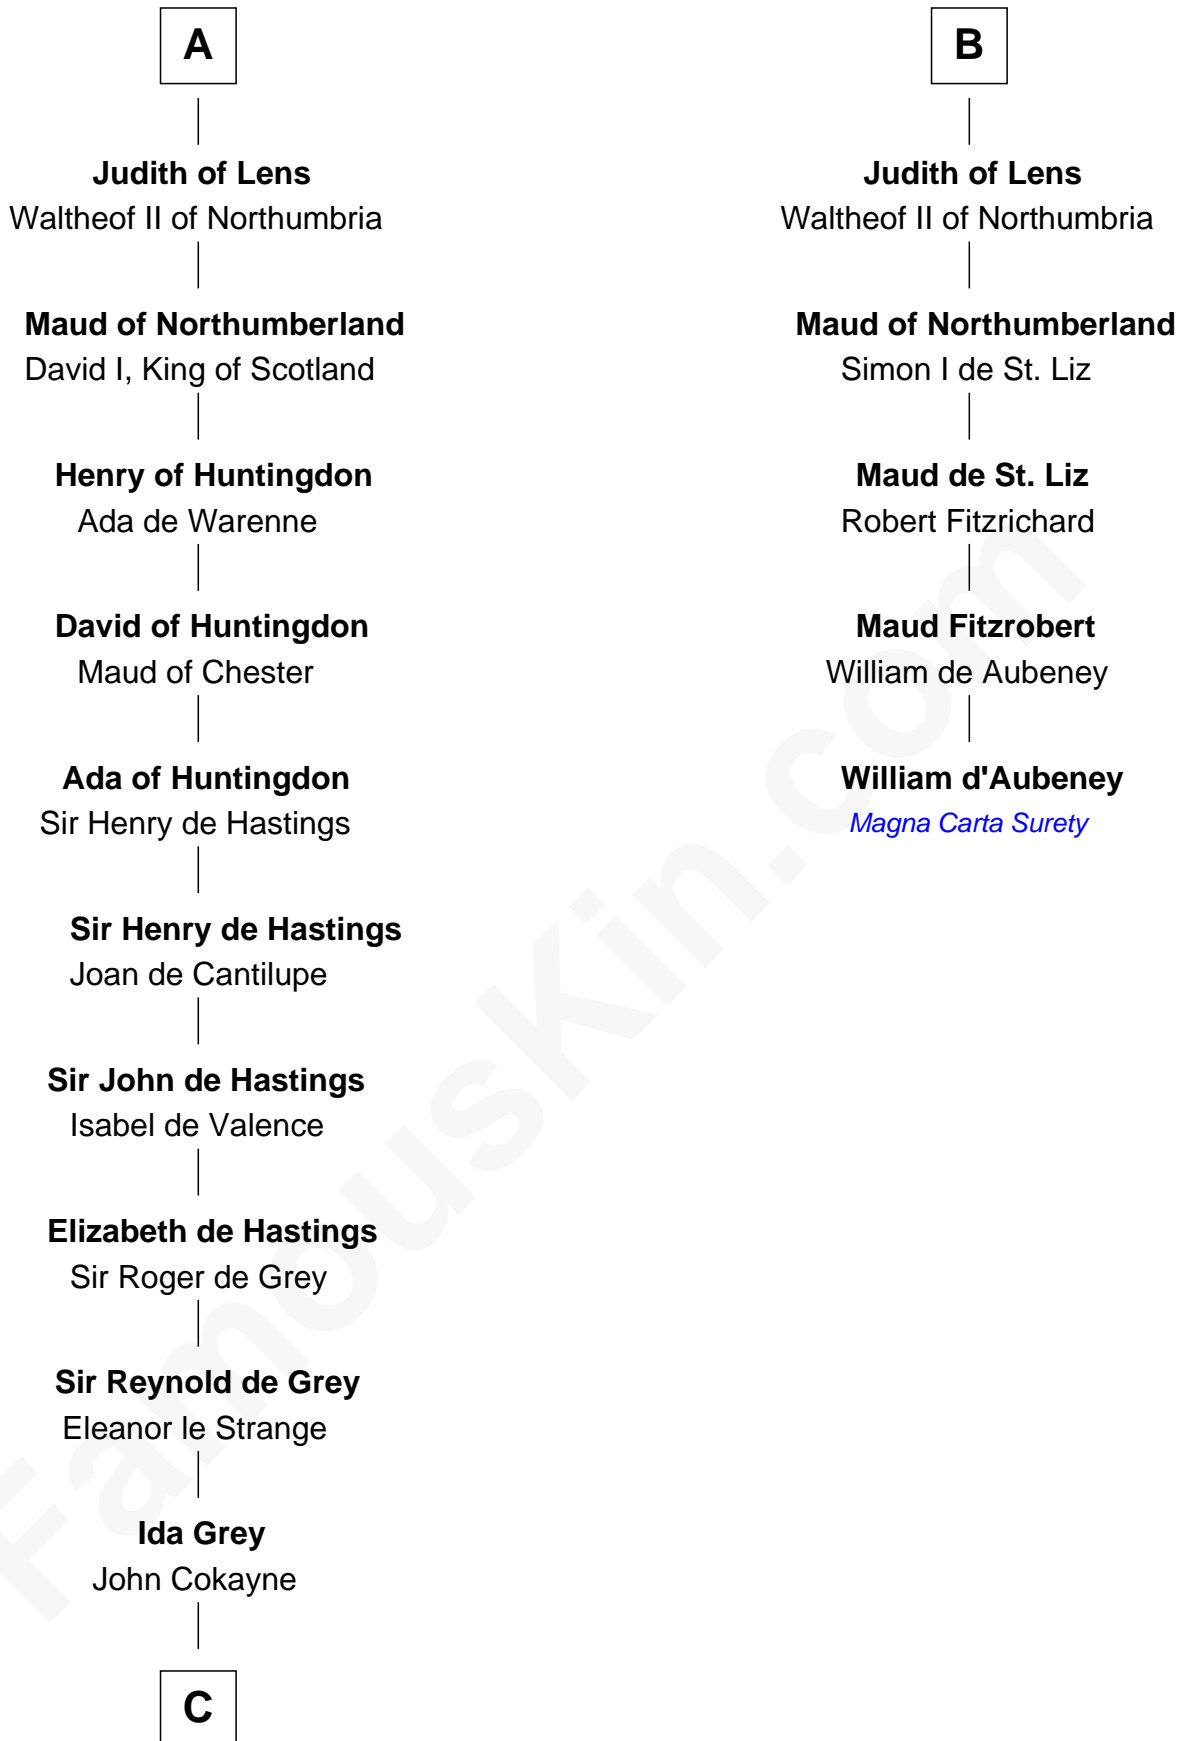

# FamousKin.com Relationship Chart of

**Catherine Howard**

*5th Wife of King Henry VIII*

11th cousin 10 times removed of

**William d'Aubeny**

*Magna Carta Surety*

**Adalard of Paris**

**C**

—  
**Elizabeth Cokayne**  
Sir Laurence Cheney

—  
**Elizabeth Cheney**  
Sir Frederick Tilney

—  
**Elizabeth Tilney**  
Sir Thomas Howard

—  
**Sir Edmund Howard**  
Joyce Culpeper

—  
**Catherine Howard**  
*5th Wife of King Henry VIII*