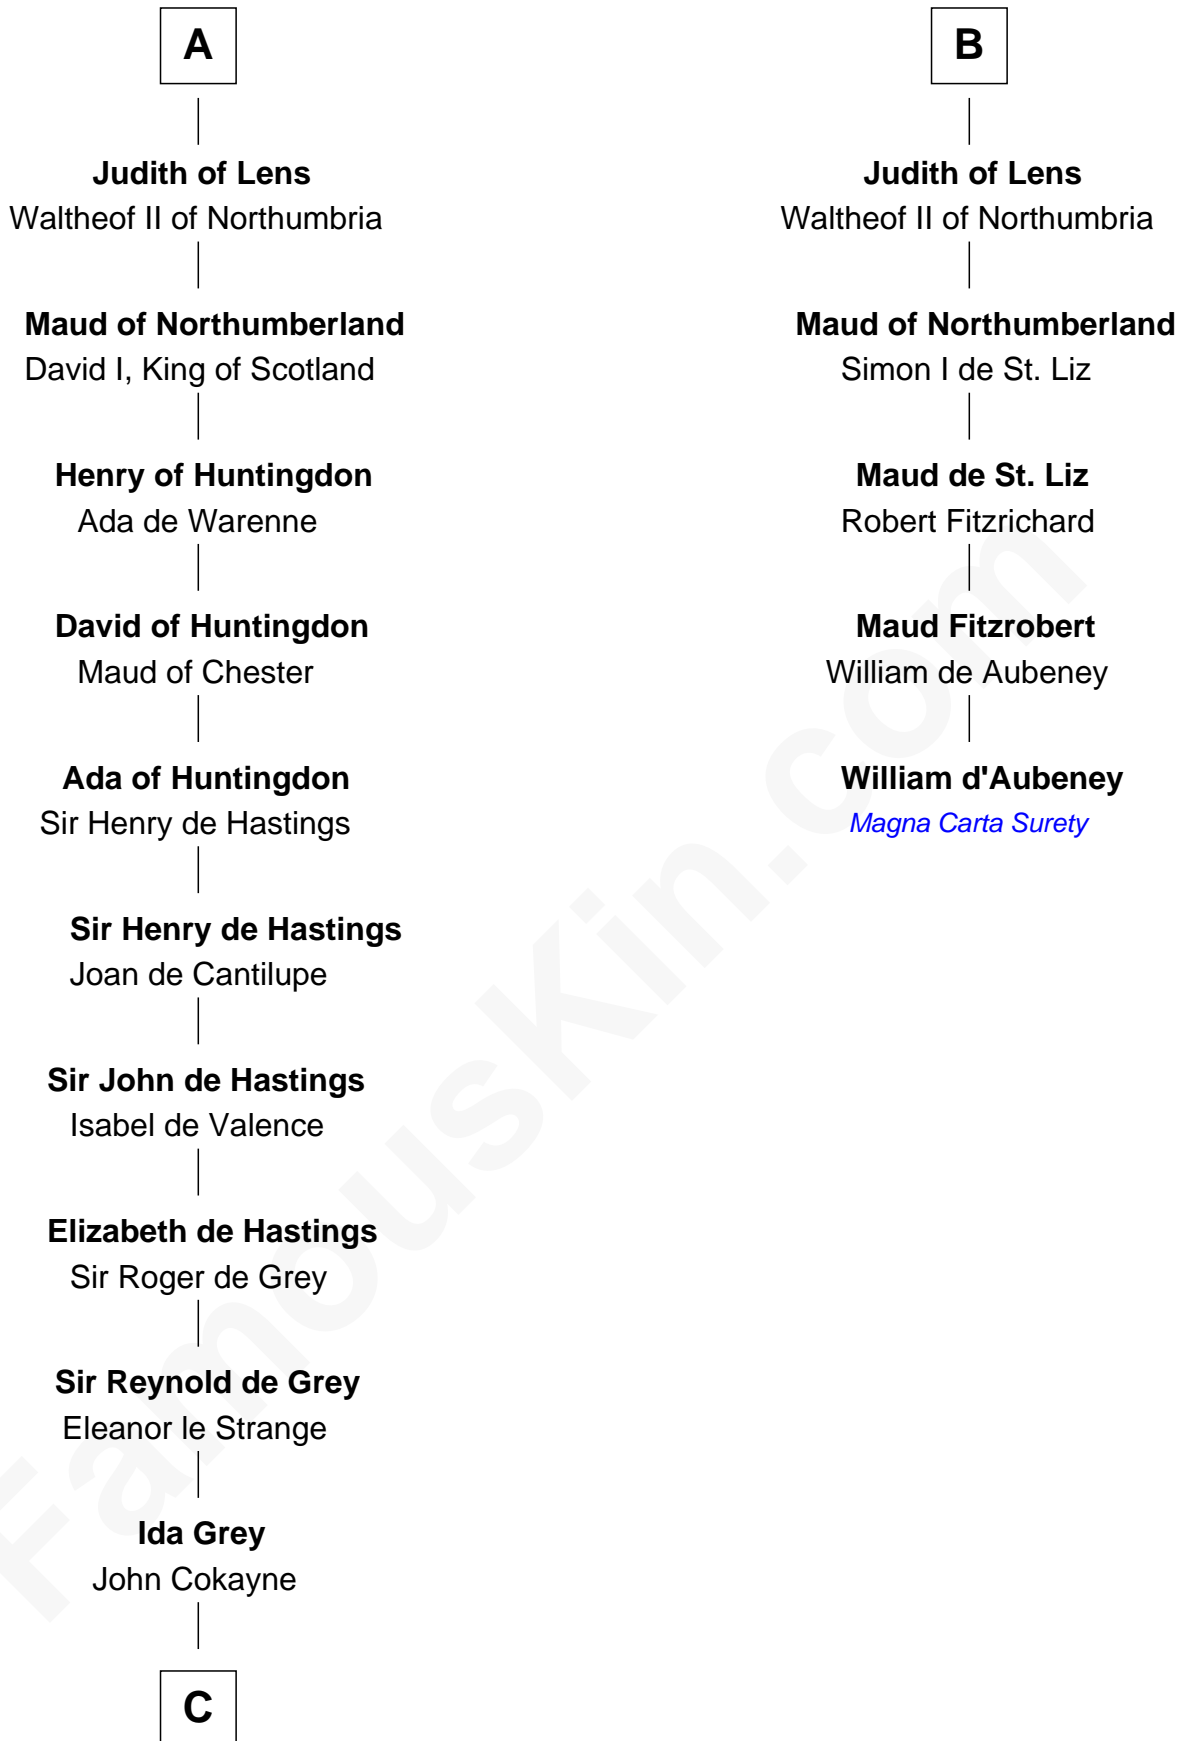

FamousKin.com Relationship Chart of

Catherine Howard

5th Wife of King Henry VIII

11th cousin 10 times removed of

William d'Aubenev

Magna Carta Surety

Charles II, King of France
Ermentrude of Orleans

C

—
Elizabeth Cokayne
Sir Laurence Cheney

—
Elizabeth Cheney
Sir Frederick Tilney

—
Elizabeth Tilney
Sir Thomas Howard

—
Sir Edmund Howard
Joyce Culpeper

—
Catherine Howard
5th Wife of King Henry VIII

FamousKin.com