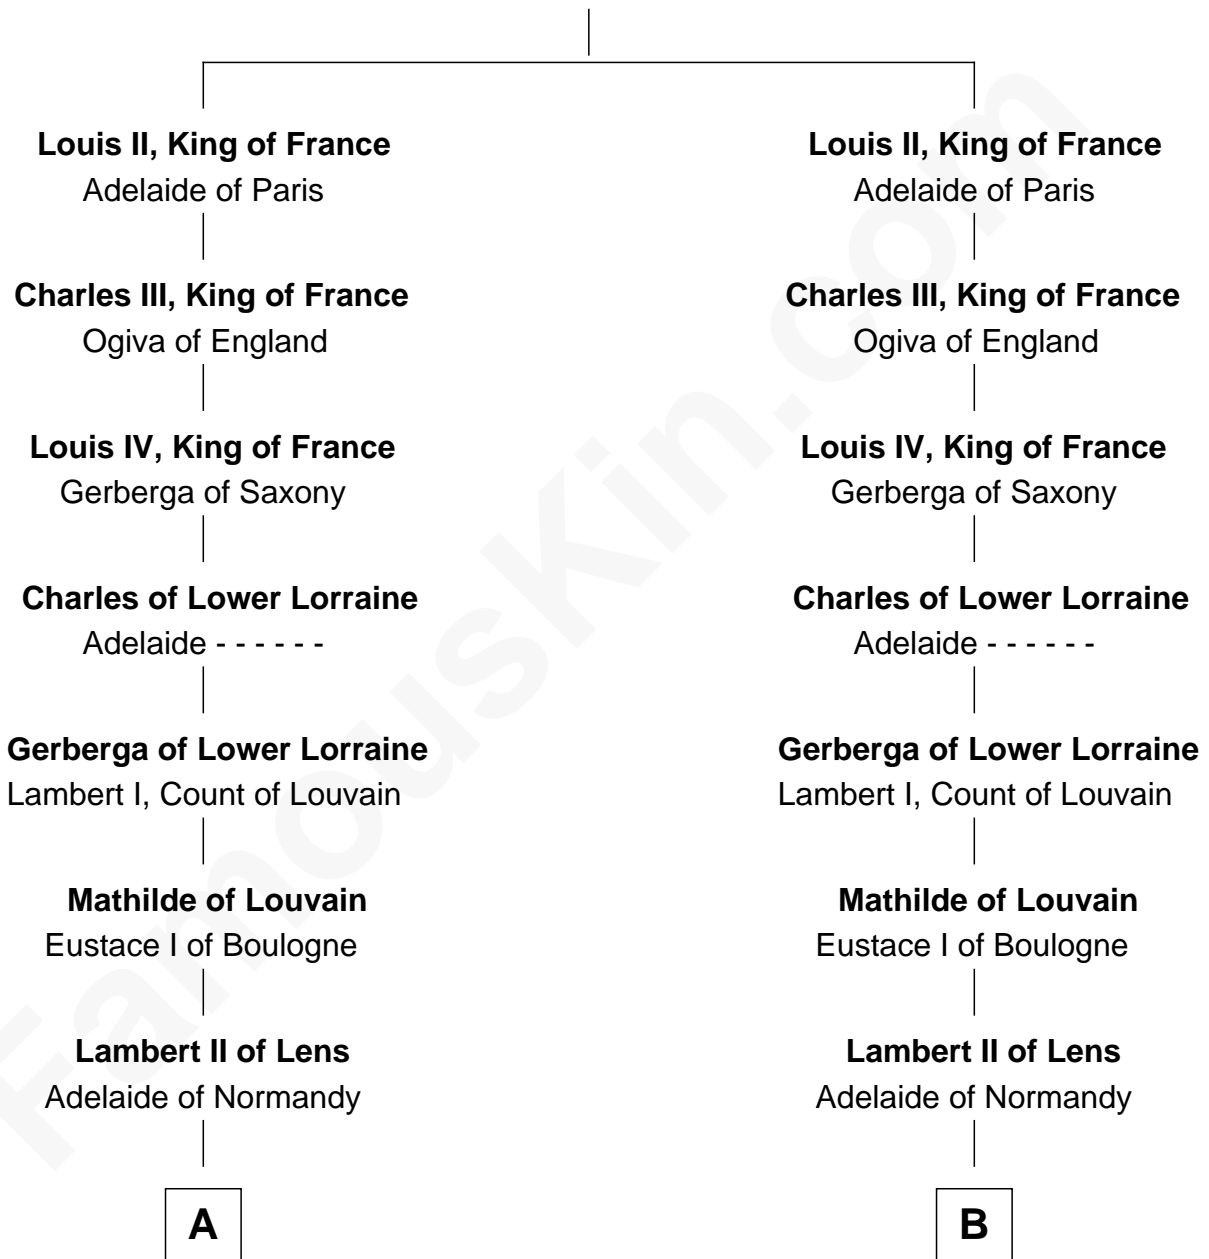

FamousKin.com Relationship Chart of

Catherine Howard

5th Wife of King Henry VIII

11th cousin 10 times removed of

William d'Aubenev

Magna Carta Surety

Charles II, King of France
Ermentrude of Orleans

C

—
Elizabeth Cokayne
Sir Laurence Cheney

—
Elizabeth Cheney
Sir Frederick Tilney

—
Elizabeth Tilney
Sir Thomas Howard

—
Sir Edmund Howard
Joyce Culpeper

—
Catherine Howard
5th Wife of King Henry VIII

FamousKin.com