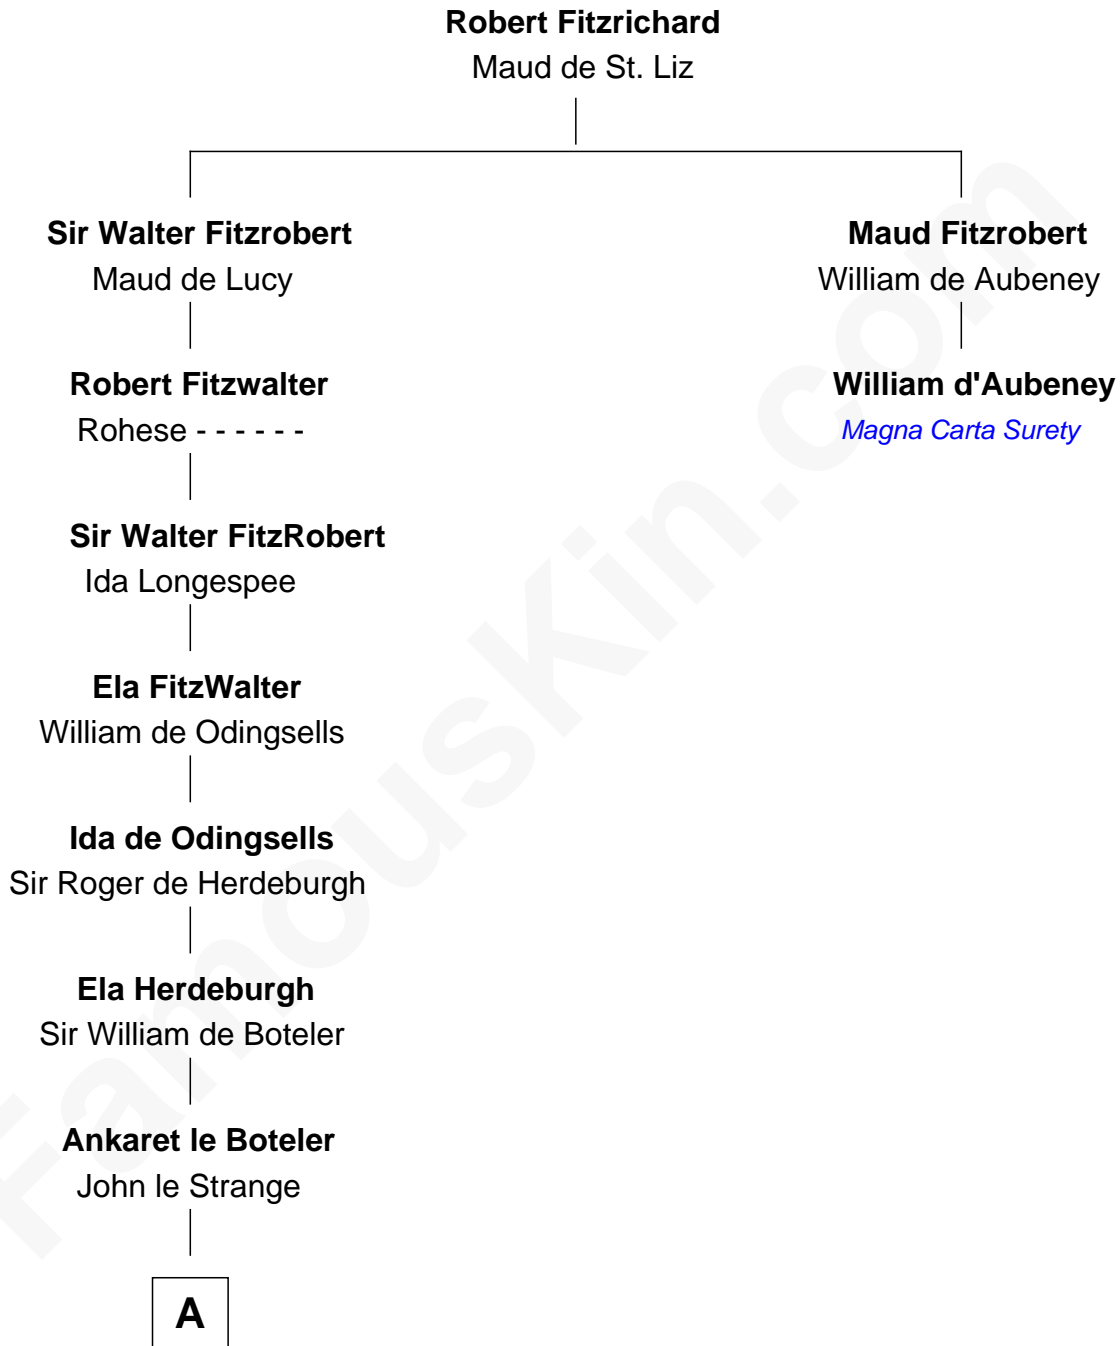

FamousKin.com Relationship Chart of

Catherine Howard

5th Wife of King Henry VIII

1st cousin 12 times removed of

William d'Aubeny

Magna Carta Surety

A

—
Eleanor le Strange
Sir Reynold de Grey

—
Ida Grey
John Cokayne

—
Elizabeth Cokayne
Sir Laurence Cheney

—
Elizabeth Cheney
Sir Frederick Tilney

—
Elizabeth Tilney
Sir Thomas Howard

—
Sir Edmund Howard
Joyce Culpeper

—
Catherine Howard
5th Wife of King Henry VIII