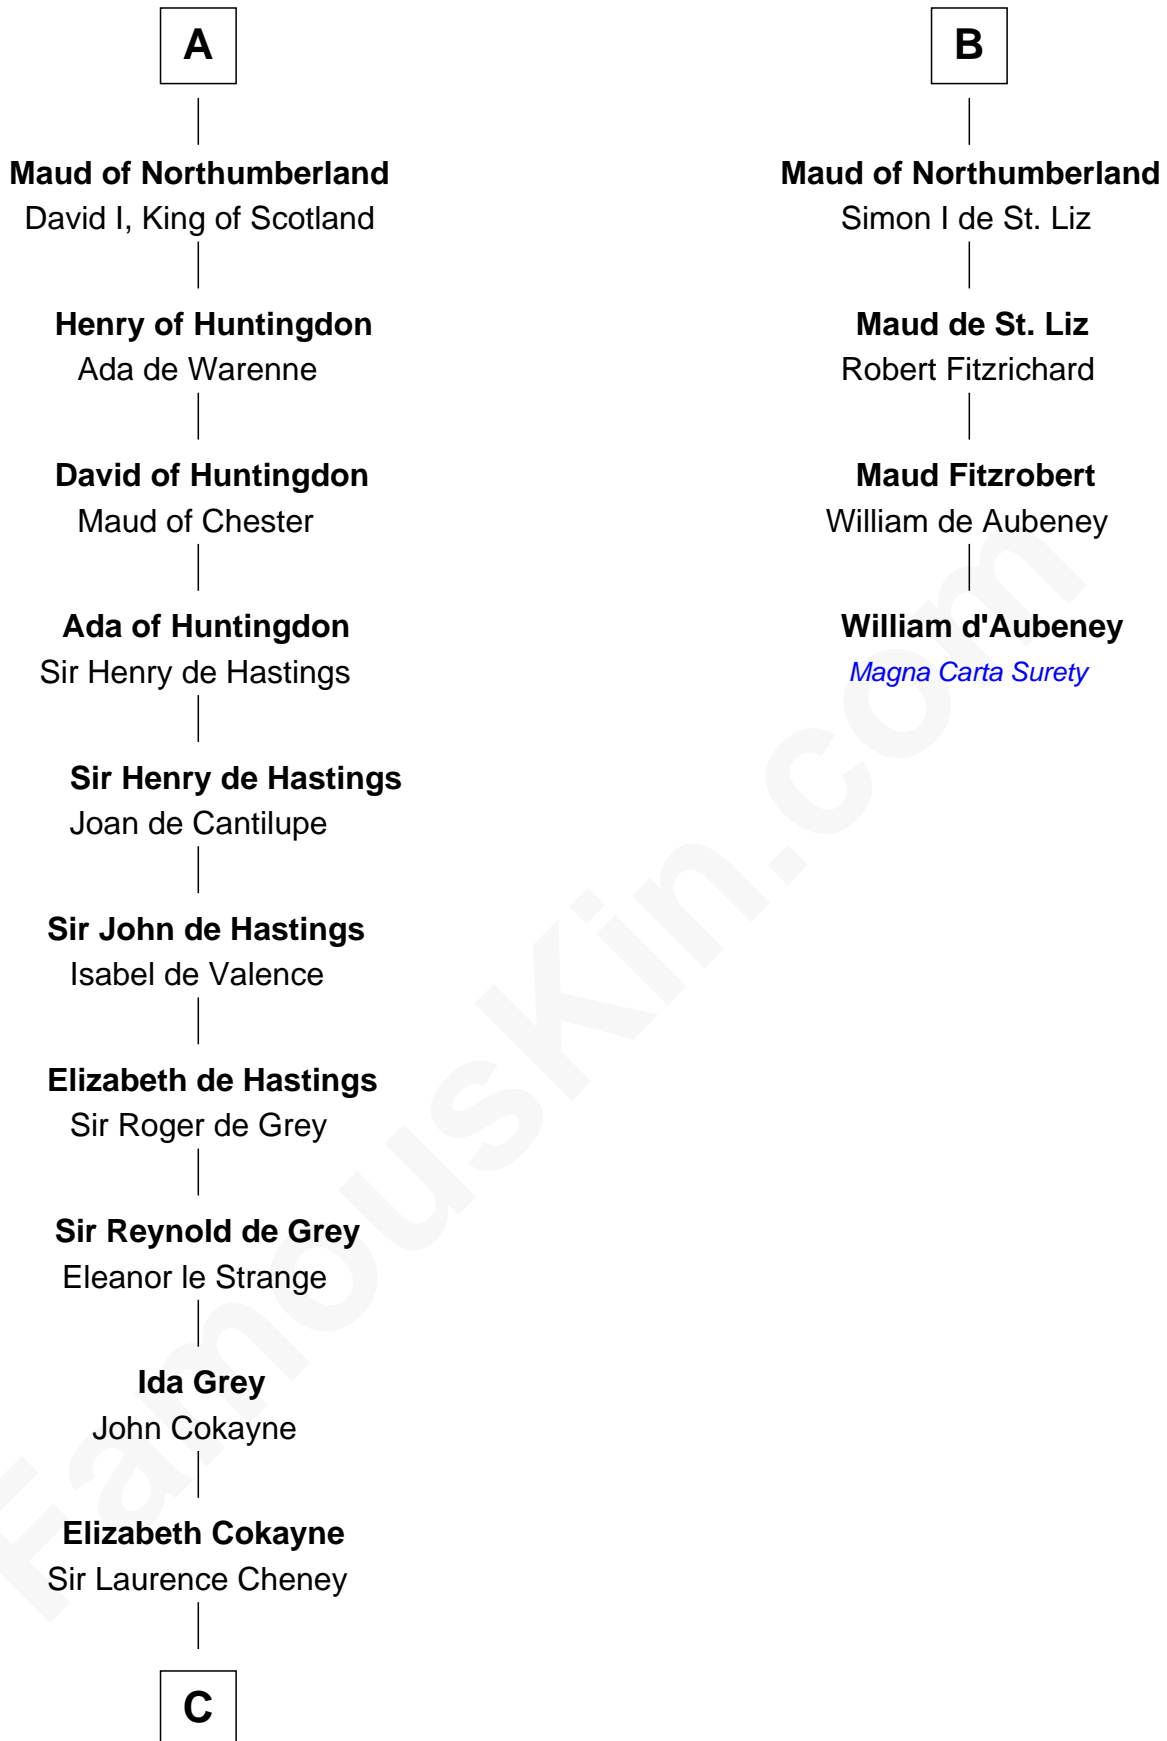

FamousKin.com Relationship Chart of

Catherine Howard

5th Wife of King Henry VIII

10th cousin 10 times removed of

William d'Aubeny

Magna Carta Surety

C

—
Elizabeth Cheney
Sir Frederick Tilney

—
Elizabeth Tilney
Sir Thomas Howard

—
Sir Edmund Howard
Joyce Culpeper

—
Catherine Howard
5th Wife of King Henry VIII

FamousKin.com