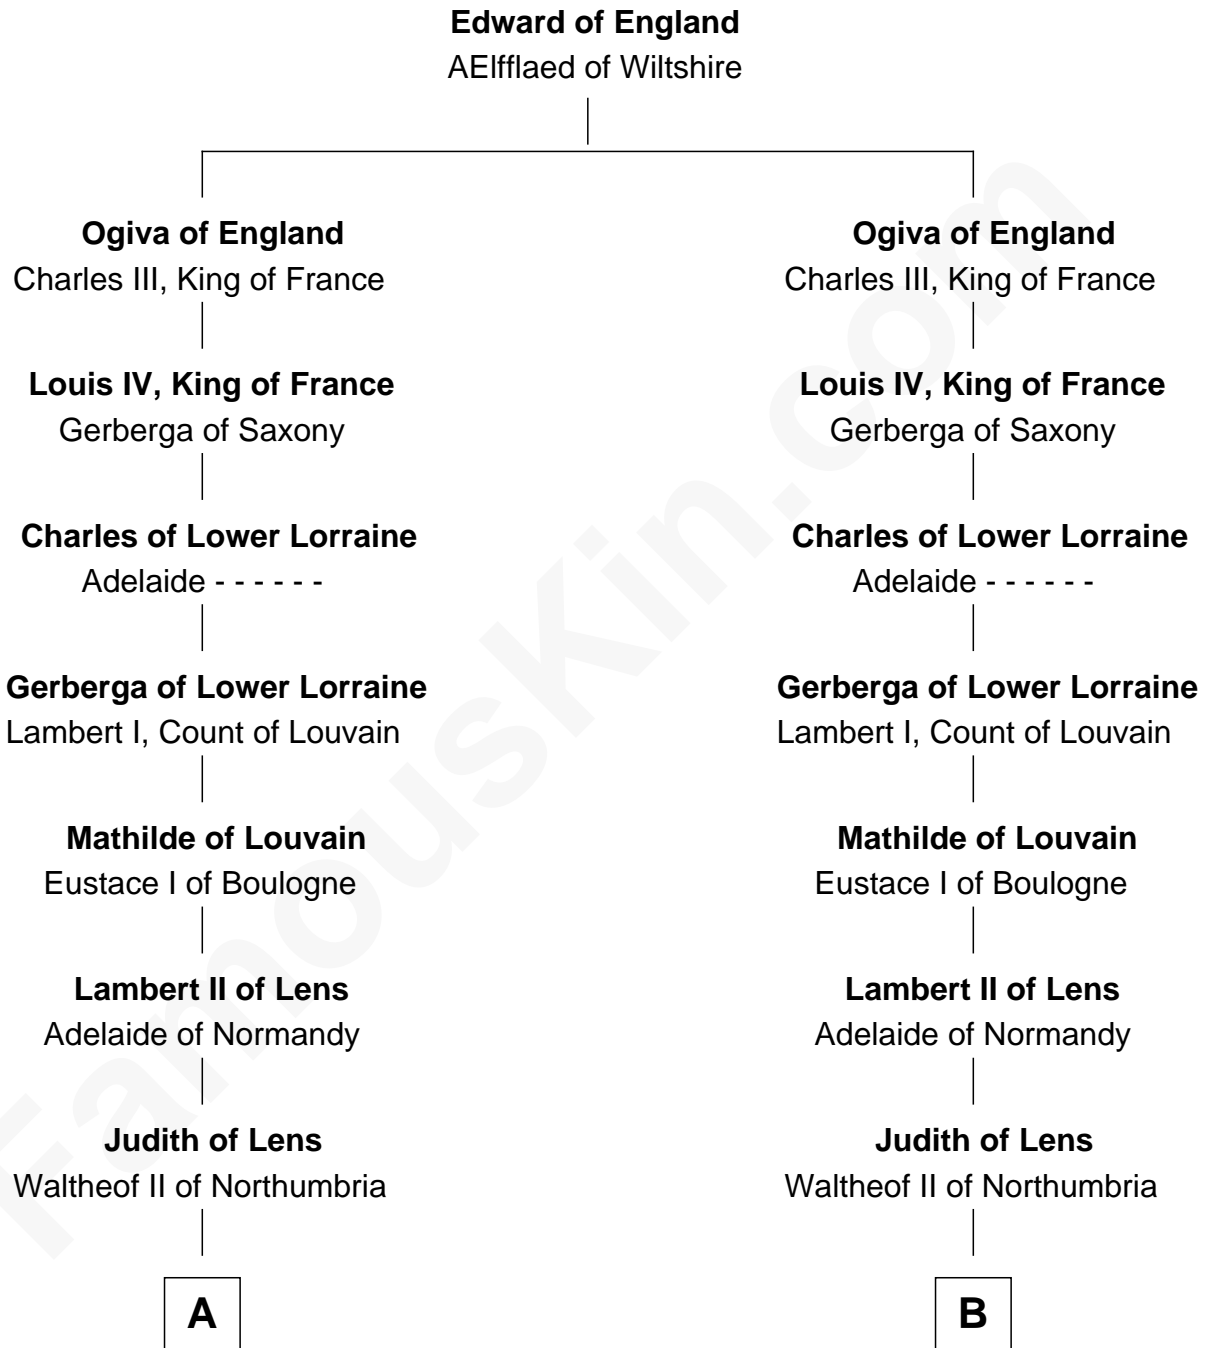

FamousKin.com Relationship Chart of

Catherine Howard

5th Wife of King Henry VIII

10th cousin 10 times removed of

William d'Aubeny

Magna Carta Surety

C

—
Elizabeth Cheney
Sir Frederick Tilney

—
Elizabeth Tilney
Sir Thomas Howard

—
Sir Edmund Howard
Joyce Culpeper

—
Catherine Howard
5th Wife of King Henry VIII

FamousKin.com