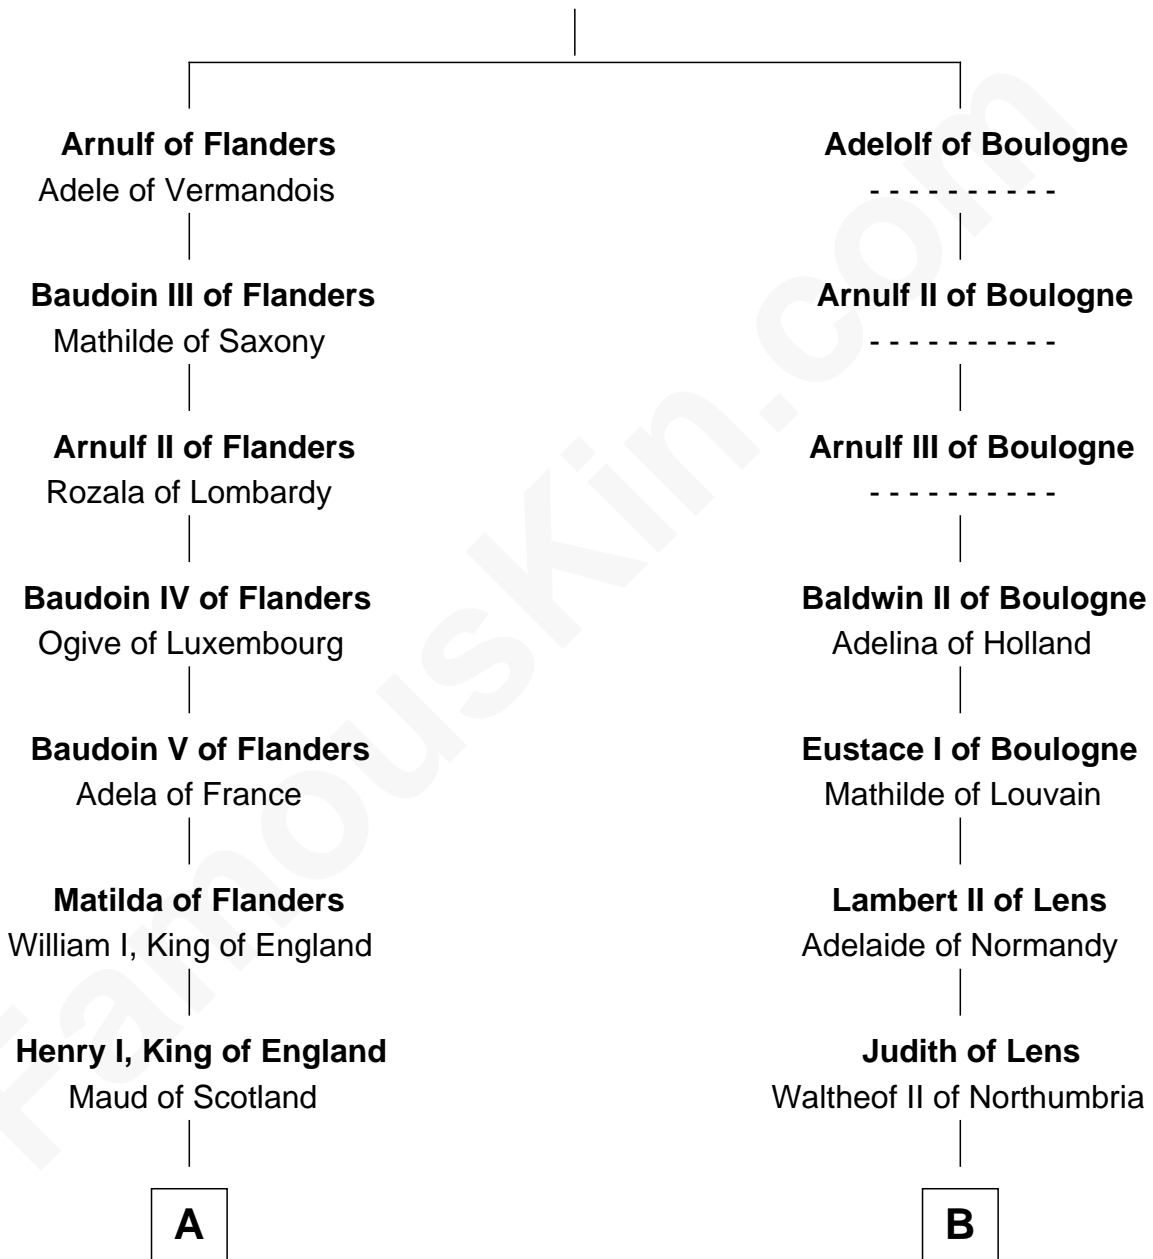

# FamousKin.com Relationship Chart of

**Catherine Howard**

*5th Wife of King Henry VIII*

10th cousin 10 times removed of

**William d'Aubeny**

*Magna Carta Surety*

**Baudouin II of Flanders**

*AElfthryth of Wessex*

**C**

—  
**Sir John Howard**  
Katherine Moleyns

—  
**Sir Thomas Howard**  
Elizabeth Tilney

—  
**Sir Edmund Howard**  
Joyce Culpeper

—  
**Catherine Howard**  
*5th Wife of King Henry VIII*

FamousKin.com