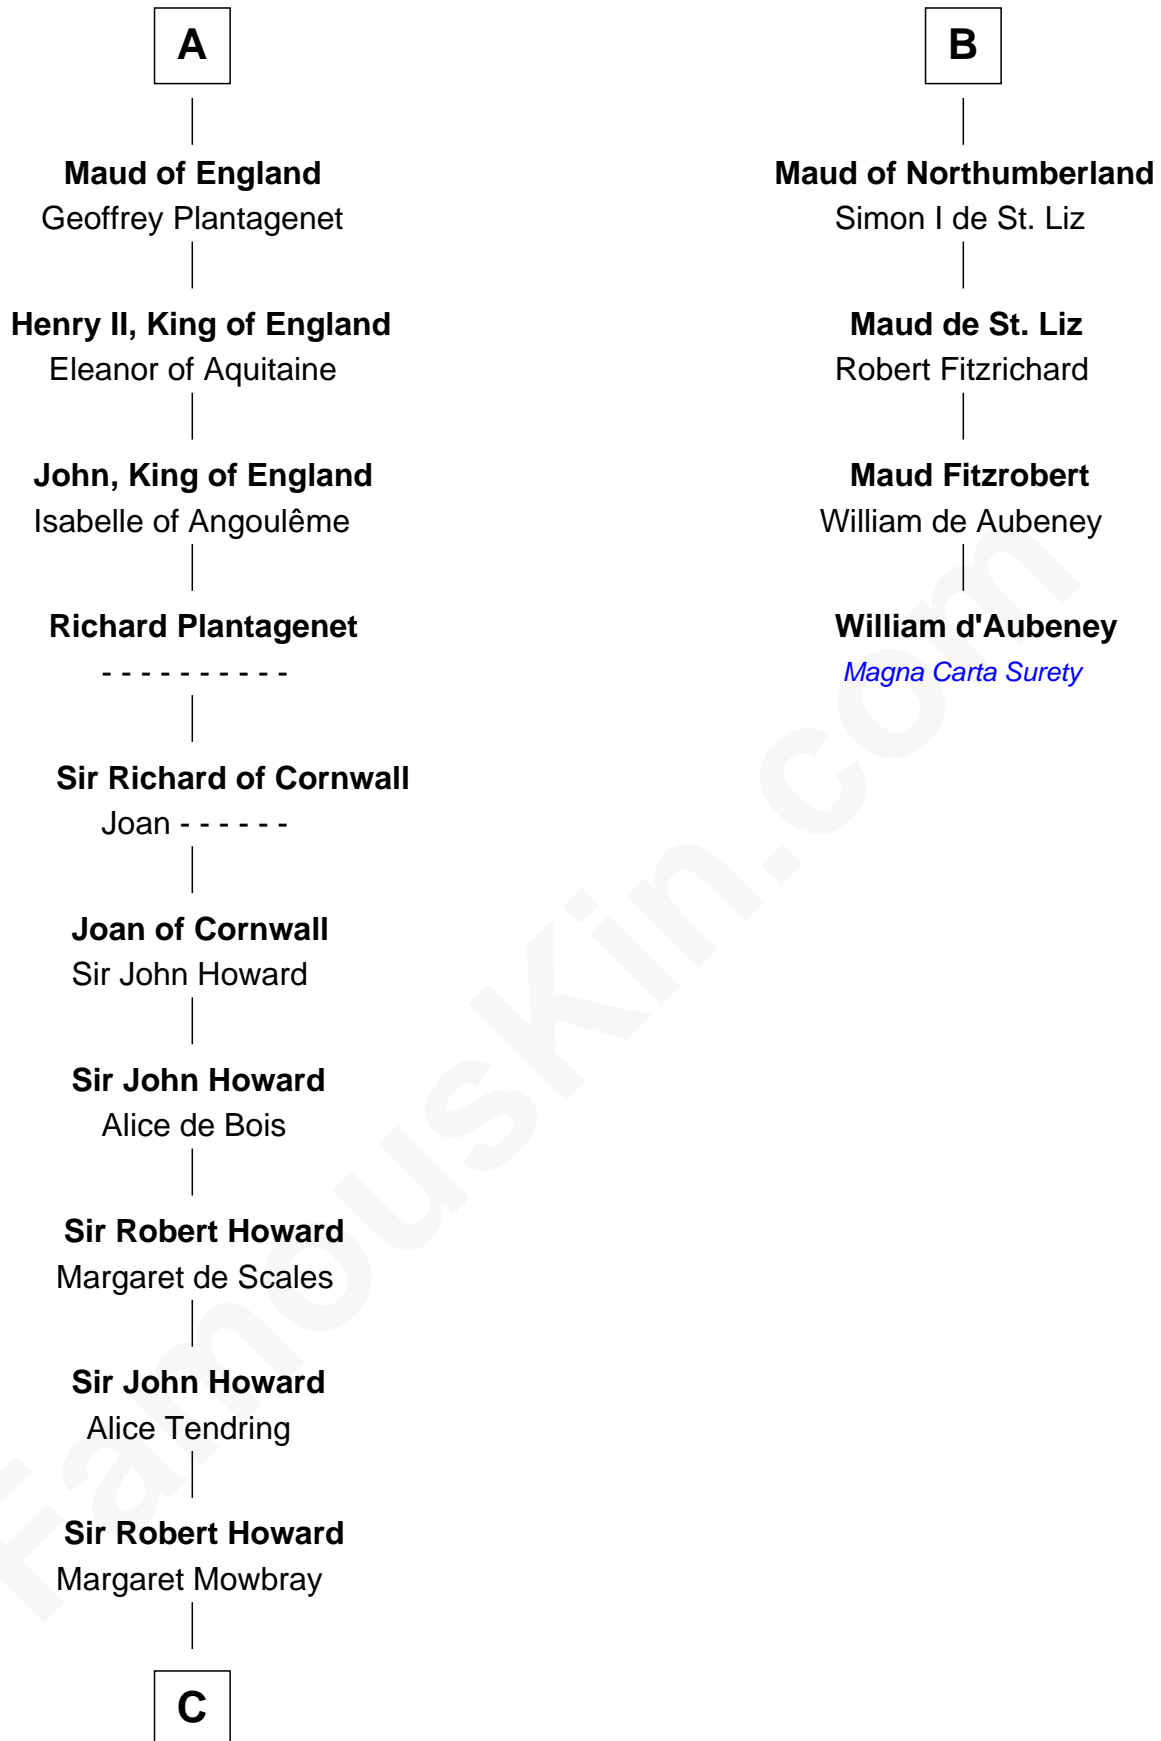

# FamousKin.com Relationship Chart of

**Catherine Howard**

*5th Wife of King Henry VIII*

10th cousin 10 times removed of

**William d'Aubeny**

*Magna Carta Surety*

**Baudouin II of Flanders**

*AElfthryth of Wessex*

**C**

—  
**Sir John Howard**  
Katherine Moleyns

—  
**Sir Thomas Howard**  
Elizabeth Tilney

—  
**Sir Edmund Howard**  
Joyce Culpeper

—  
**Catherine Howard**  
*5th Wife of King Henry VIII*

FamousKin.com