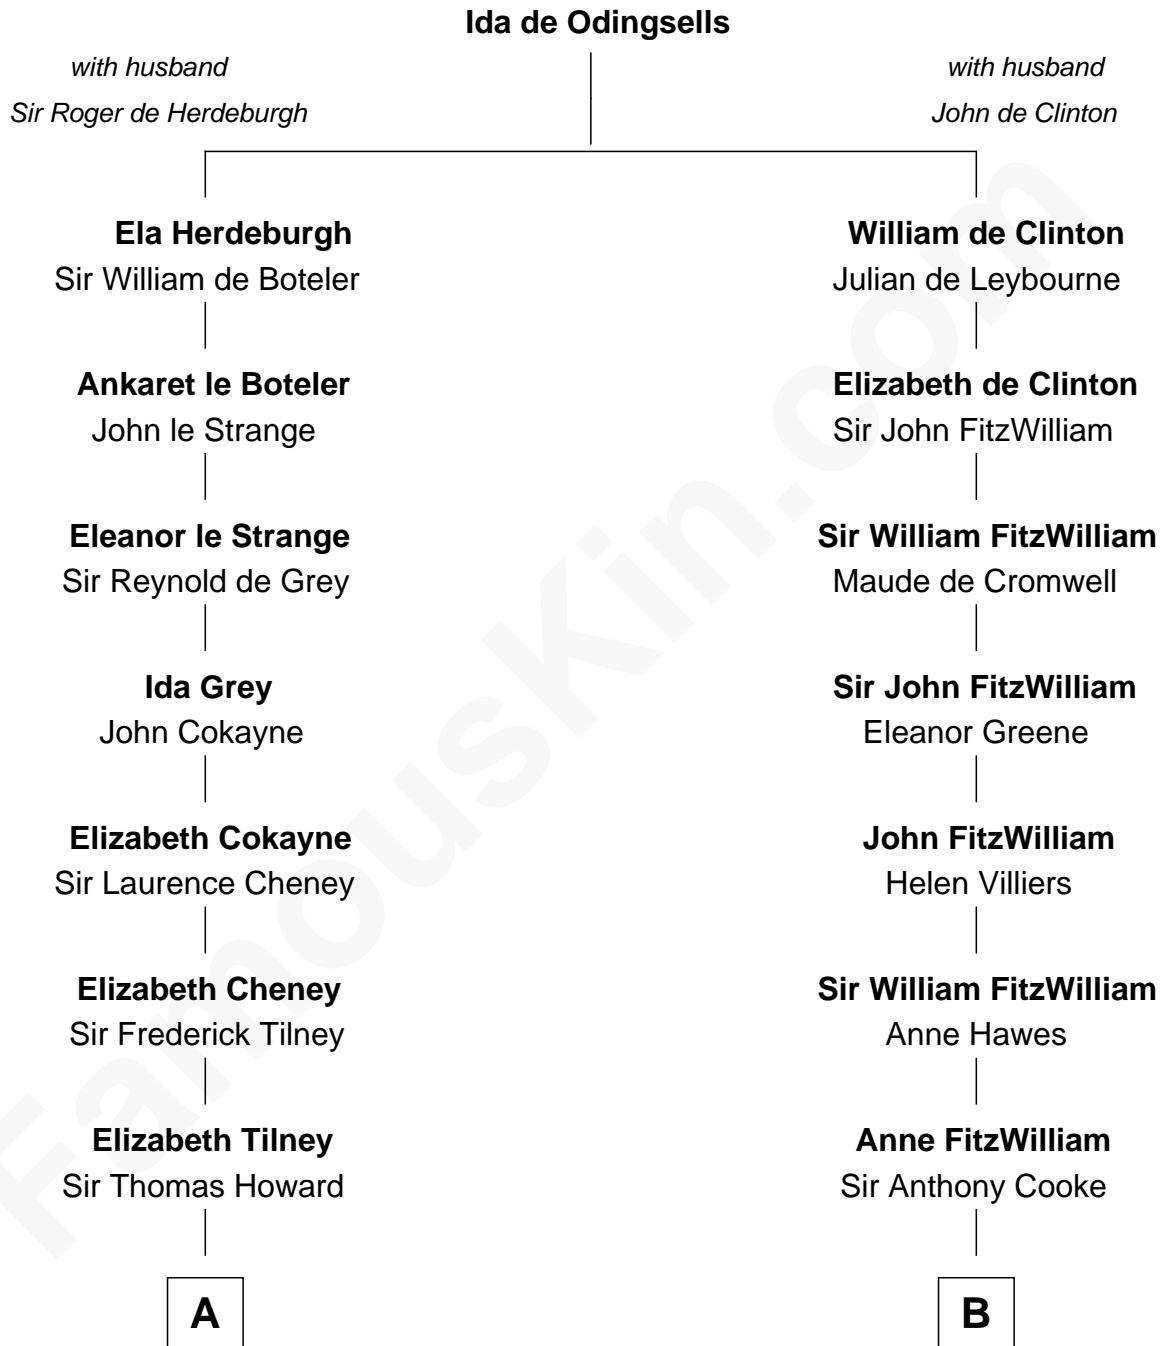

FamousKin.com Relationship Chart of

Catherine Howard

5th Wife of King Henry VIII

8th cousin 13 times removed of

Guy Ritchie

British Filmmaker

C

Frederica Crofton

Hubert McLaughlin

Vivian Guy Ouseley McLaughlin

Edith Jane Martineau

Doris Margaretta McLaughlin

Stuart John Ritchie

John Vivian Ritchie

Amber Mary Parkinson

Guy Ritchie