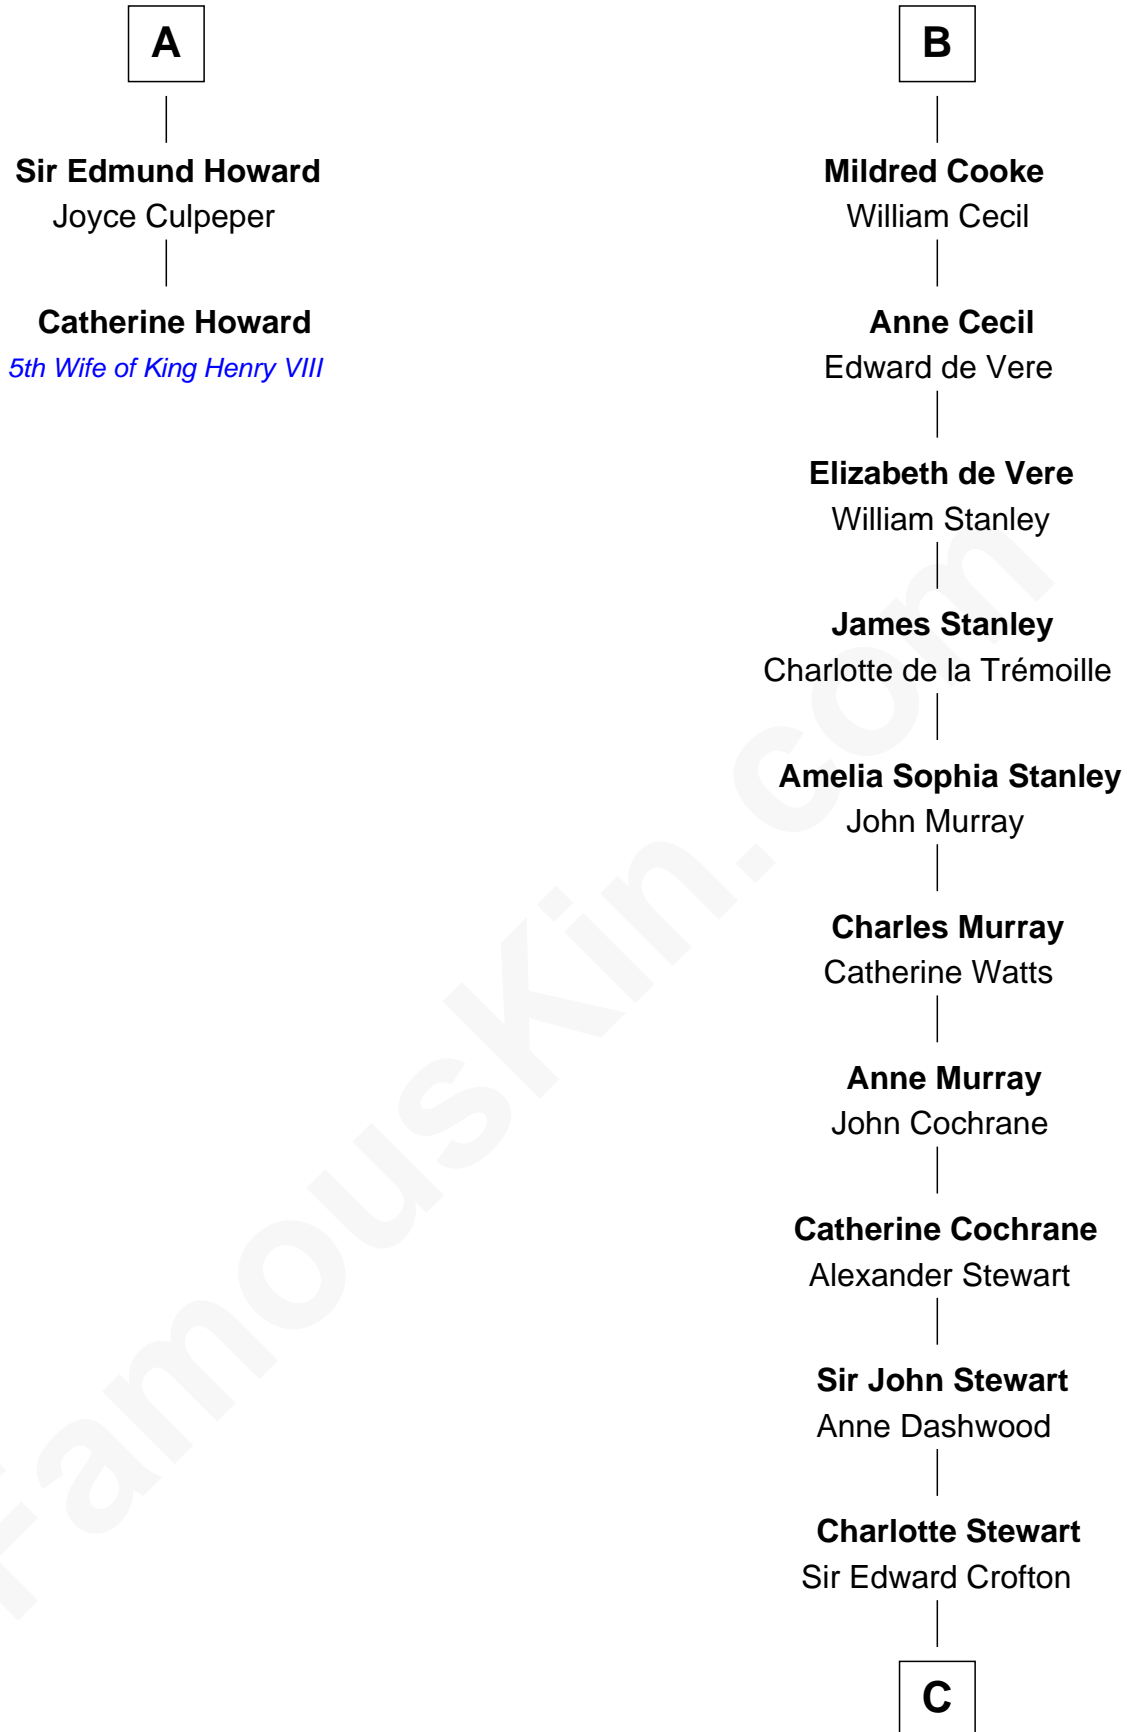

FamousKin.com Relationship Chart of

Catherine Howard

5th Wife of King Henry VIII

8th cousin 13 times removed of

Guy Ritchie

British Filmmaker

C

Frederica Crofton

Hubert McLaughlin

Vivian Guy Ouseley McLaughlin

Edith Jane Martineau

Doris Margaretta McLaughlin

Stuart John Ritchie

John Vivian Ritchie

Amber Mary Parkinson

Guy Ritchie