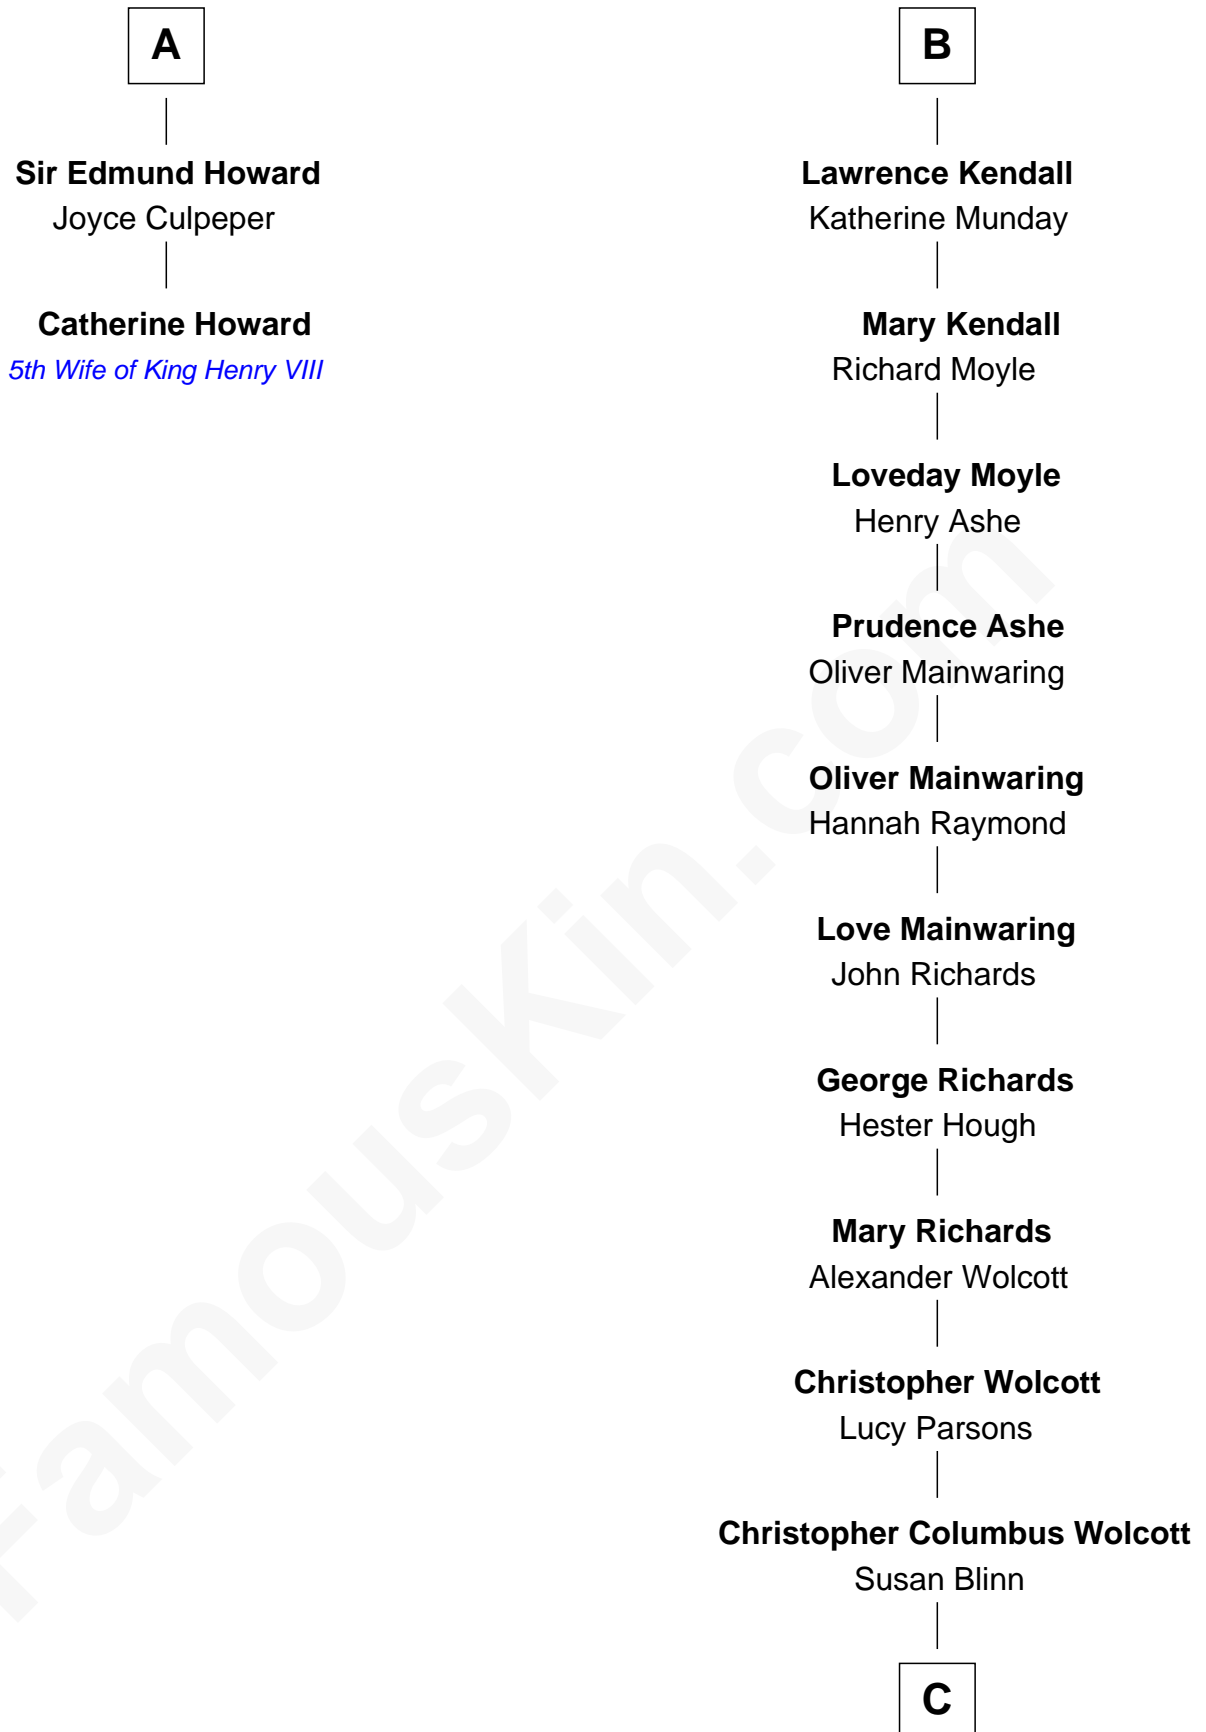

FamousKin.com

Relationship Chart of

Catherine Howard

5th Wife of King Henry VIII

8th cousin 11 times removed of

Buckminster Fuller

Author, Architect, and Inventor

C

Caroline Matilda Wolcott

Martin Andrews

Caroline Wolcott Andrews

Richard Buckminster Fuller

Buckminster Fuller

Author, Architect, and Inventor

FamousKin.com