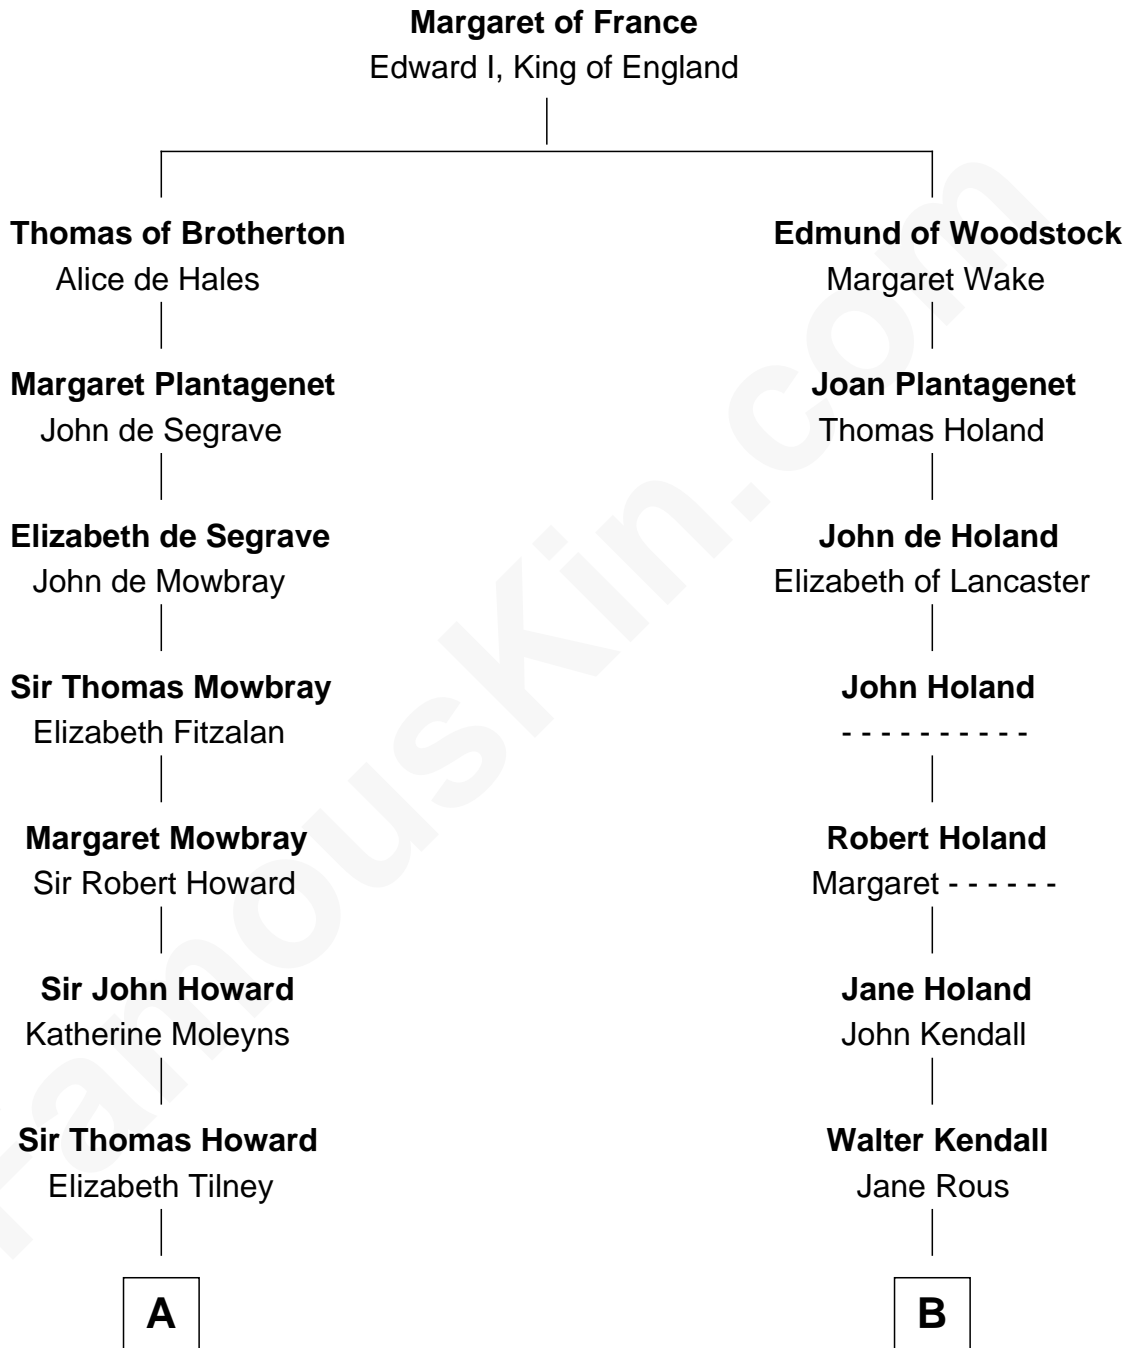

FamousKin.com

Relationship Chart of

Catherine Howard

5th Wife of King Henry VIII

8th cousin 11 times removed of

Buckminster Fuller

Author, Architect, and Inventor

C

Caroline Matilda Wolcott

Martin Andrews

Caroline Wolcott Andrews

Richard Buckminster Fuller

Buckminster Fuller

Author, Architect, and Inventor

FamousKin.com