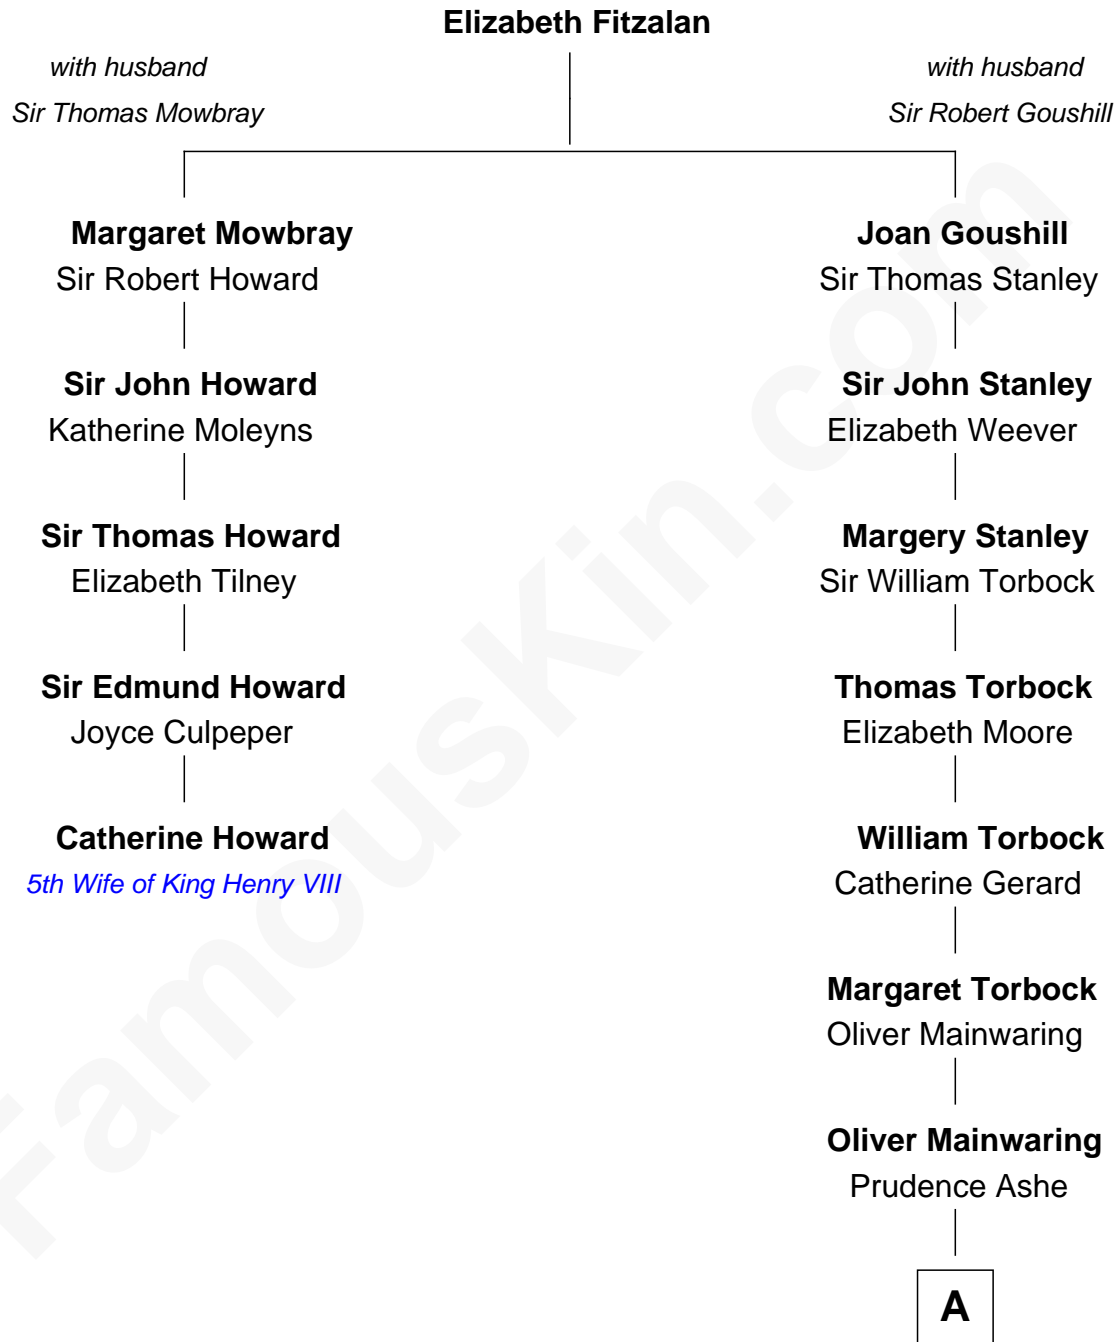

FamousKin.com

Relationship Chart of

Catherine Howard

5th Wife of King Henry VIII

4th cousin 11 times removed of

Buckminster Fuller

Author, Architect, and Inventor

A

Oliver Mainwaring

Hannah Raymond

Love Mainwaring

John Richards

George Richards

Hester Hough

Mary Richards

Alexander Wolcott