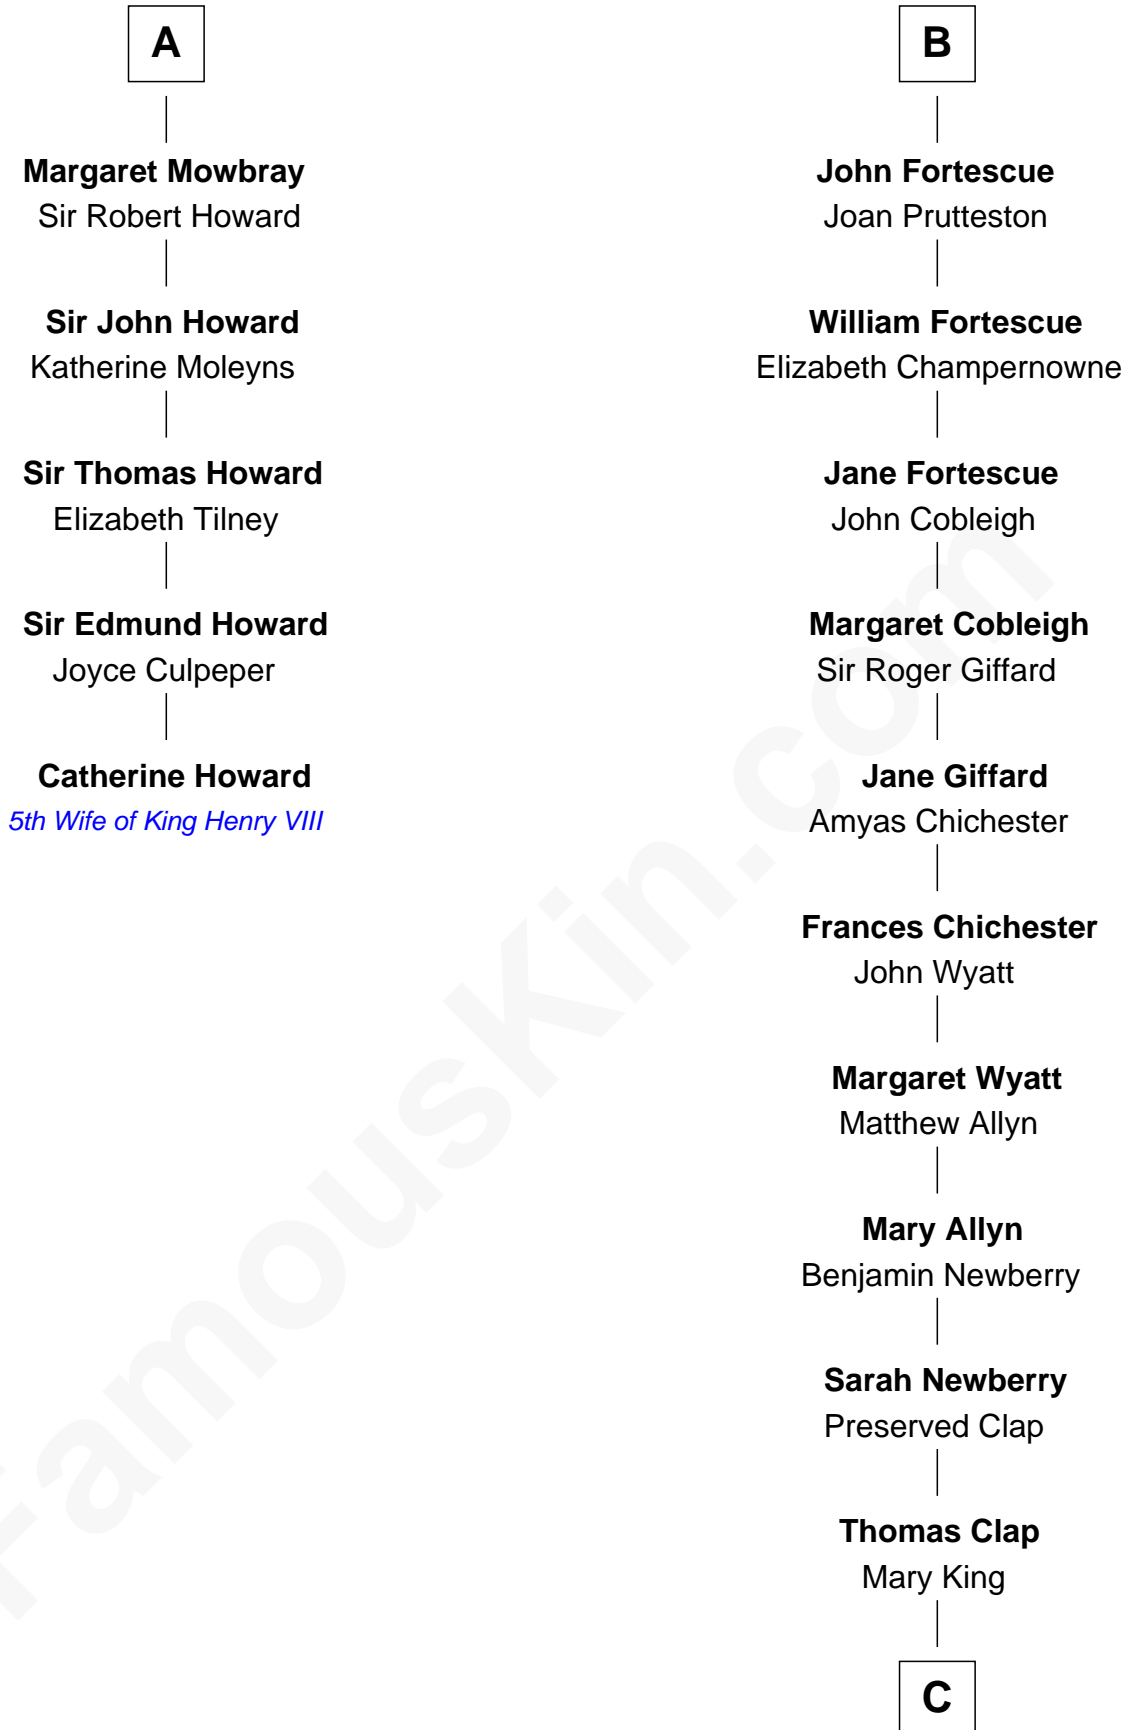

# FamousKin.com Relationship Chart of

**Catherine Howard**

*5th Wife of King Henry VIII*

11th cousin 9 times removed of

**Lewis Henry Morgan**

*Pioneering Anthropologist*

**Sir Geoffrey FitzPiers**

Aveline de Clare

**C**

—  
**Elijah Clap**

Mary Benton  
—

**Mary Clap**

Lemuel Steele  
—

**Harriet Steele**

Jedediah Morgan  
—

**Lewis Henry Morgan**

*Pioneering Anthropologist*

FamousKin.com