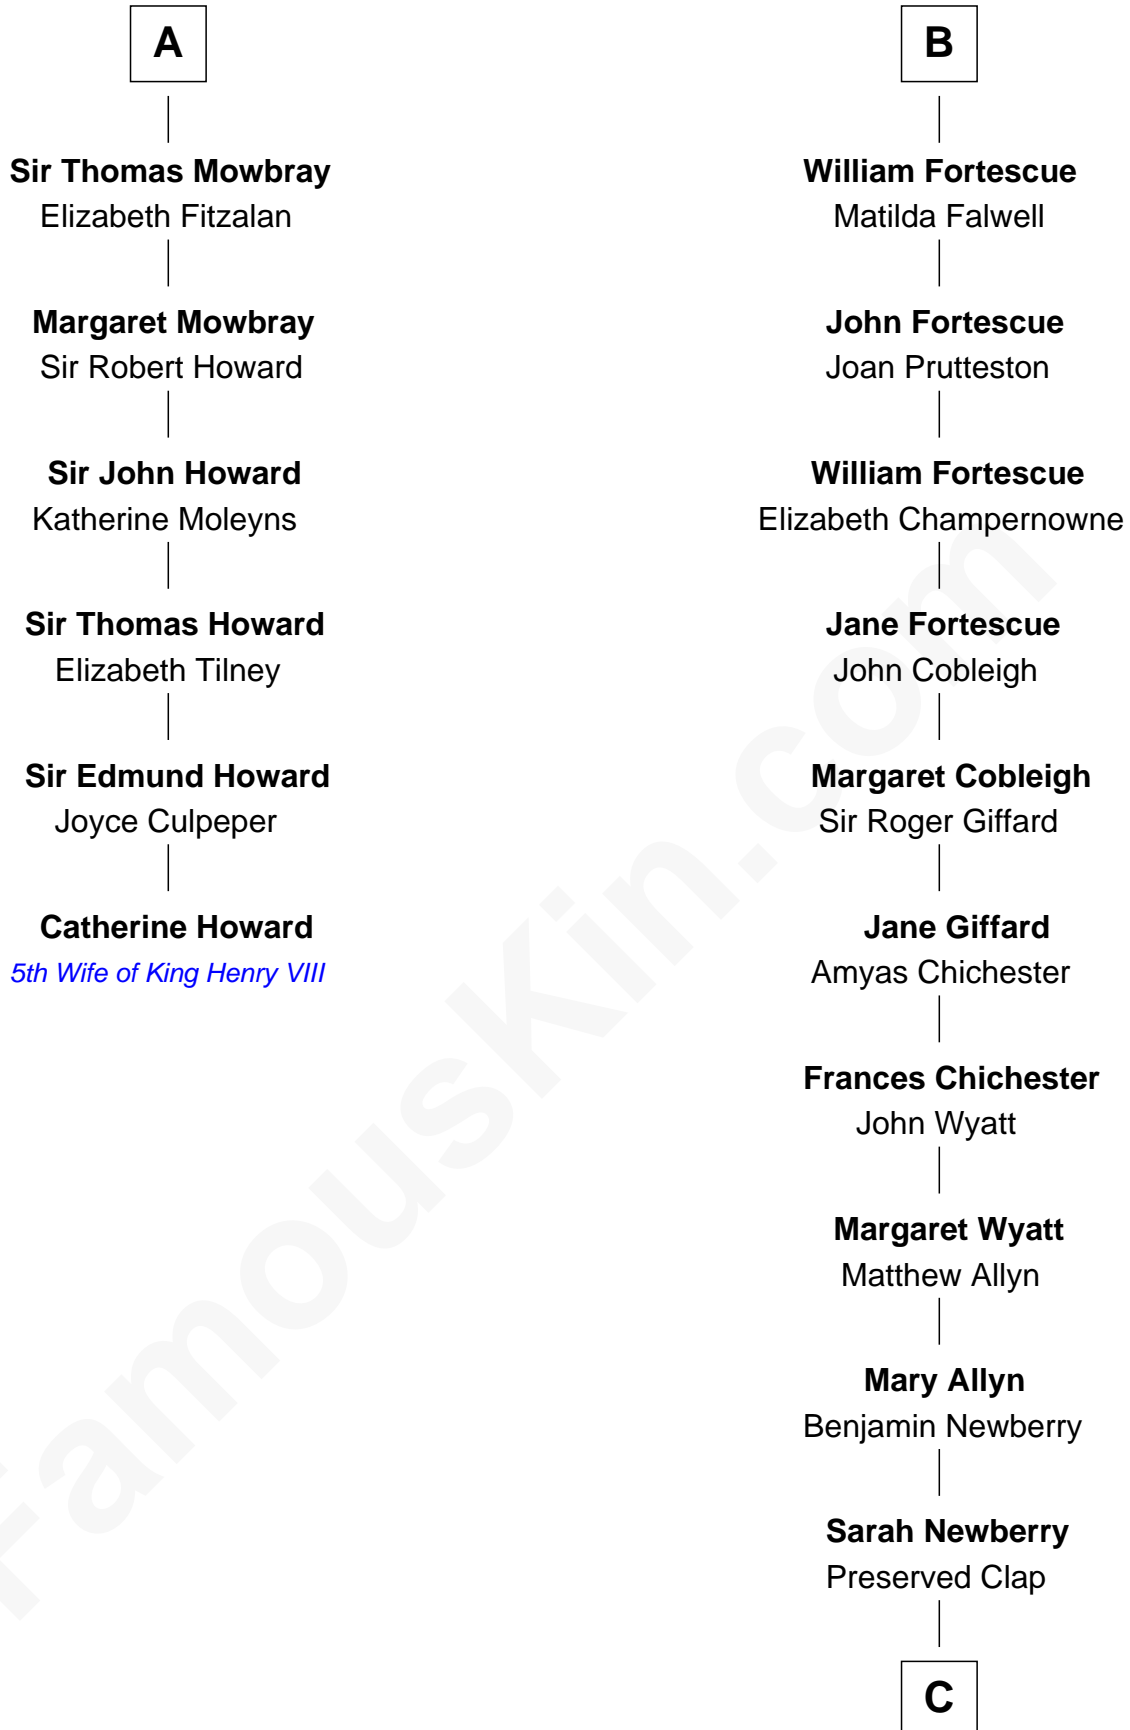

FamousKin.com Relationship Chart of

Catherine Howard

5th Wife of King Henry VIII

12th cousin 9 times removed of

Lewis Henry Morgan

Pioneering Anthropologist

C

—
Thomas Clap

Mary King

—
Elijah Clap

Mary Benton

—
Mary Clap

Lemuel Steele

—
Harriet Steele

Jedediah Morgan

—
Lewis Henry Morgan

Pioneering Anthropologist