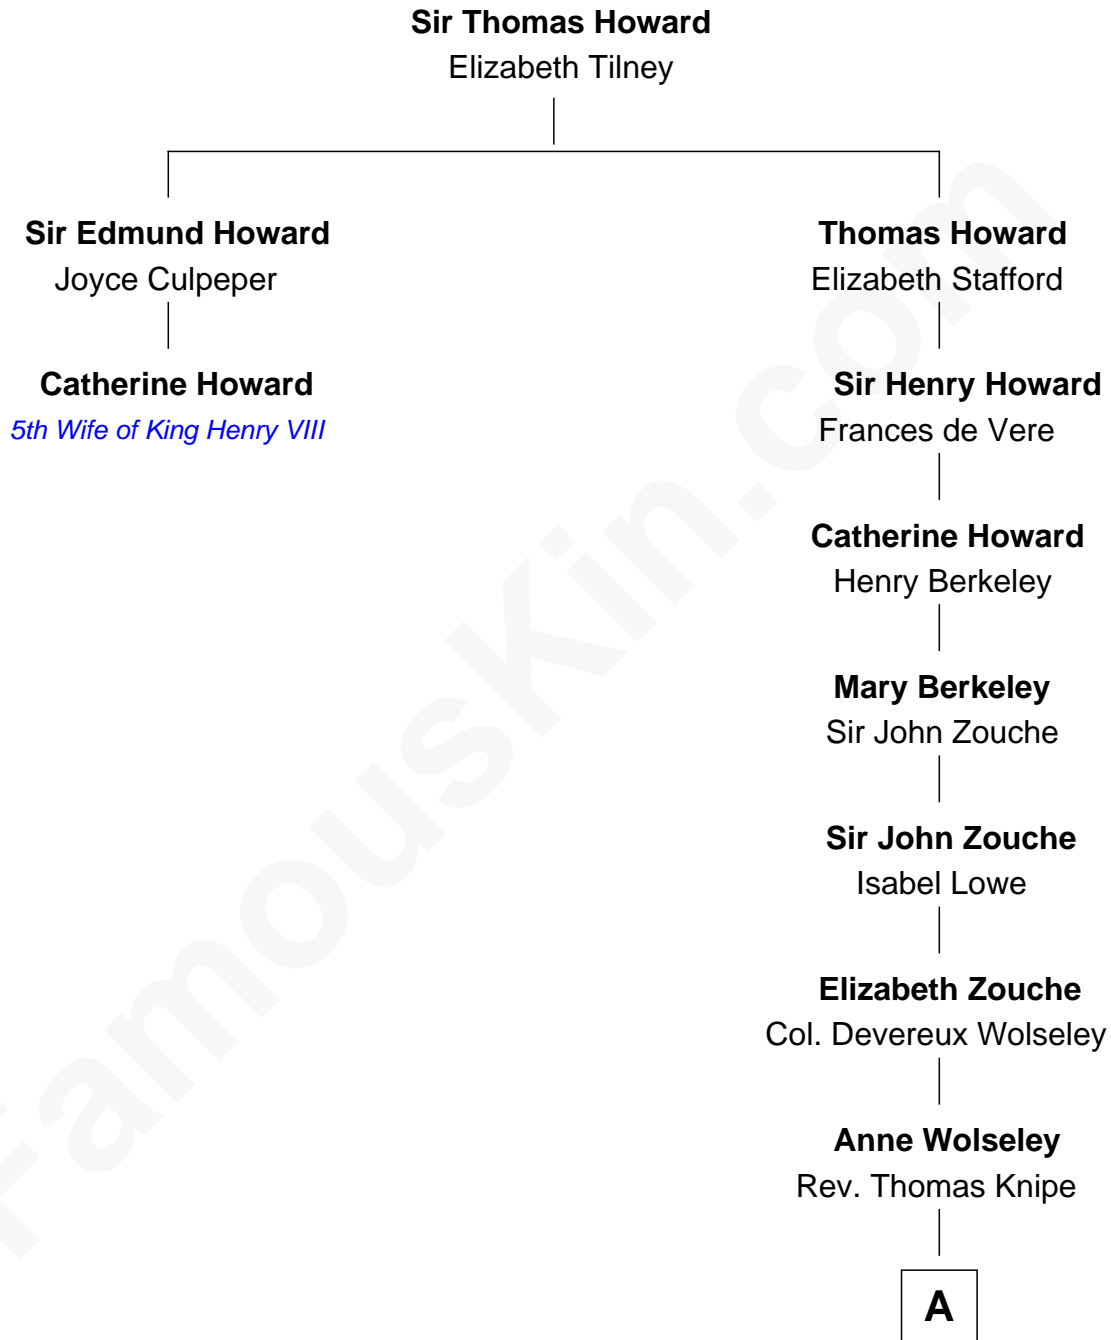

FamousKin.com

Relationship Chart of

Catherine Howard

5th Wife of King Henry VIII

1st cousin 13 times removed of

Thomas Hunt Morgan

Nobel Prize Winner in Physiology or Medicine