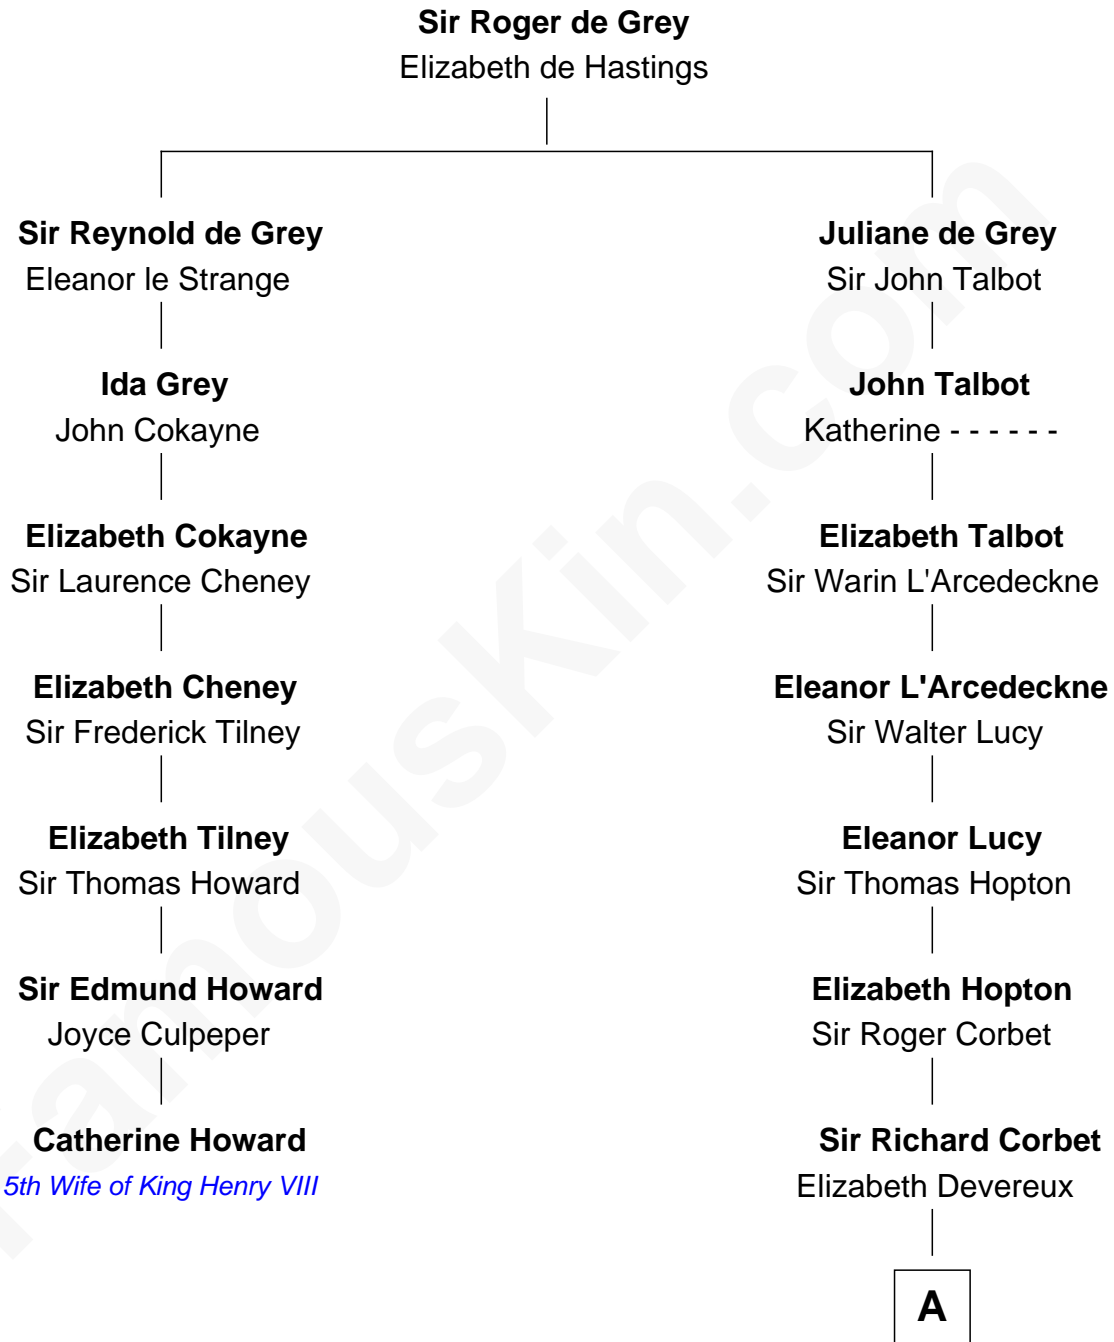

FamousKin.com

Relationship Chart of

Catherine Howard

5th Wife of King Henry VIII

6th cousin 13 times removed of

Marjorie Post

Founder of General Foods

A

Sir Robert Corbet

Elizabeth Vernon

Dorothy Corbet

Sir Richard Mainwaring

Sir Arthur Mainwaring

Margaret Mainwaring

Mary Mainwaring

Richard Cotton