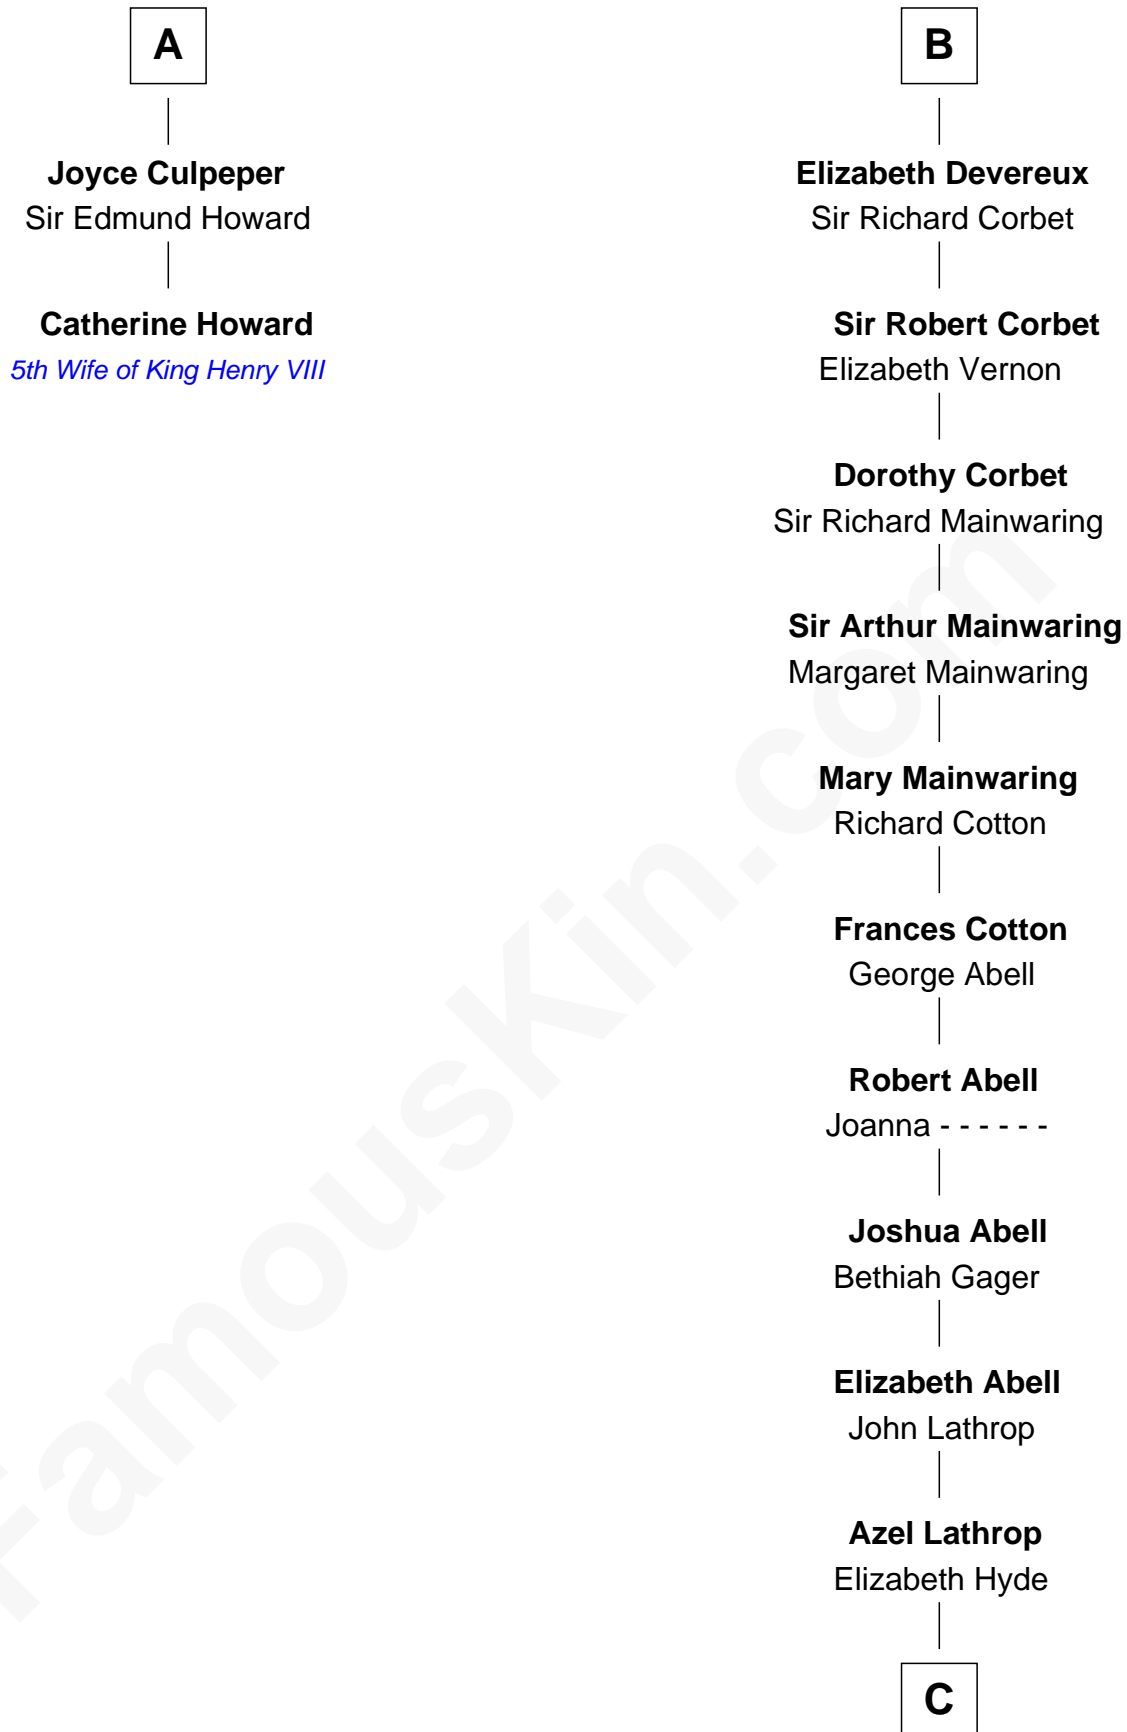

FamousKin.com

Relationship Chart of

Catherine Howard

5th Wife of King Henry VIII

8th cousin 12 times removed of

Marjorie Post

Founder of General Foods

C

Erastus Lathrop

Sarah Bailey

Caroline Cushman Lathrop

Charles Rollin Post

Charles William Post

Elle Letitia Merriweather

Marjorie Post

Founder of General Foods