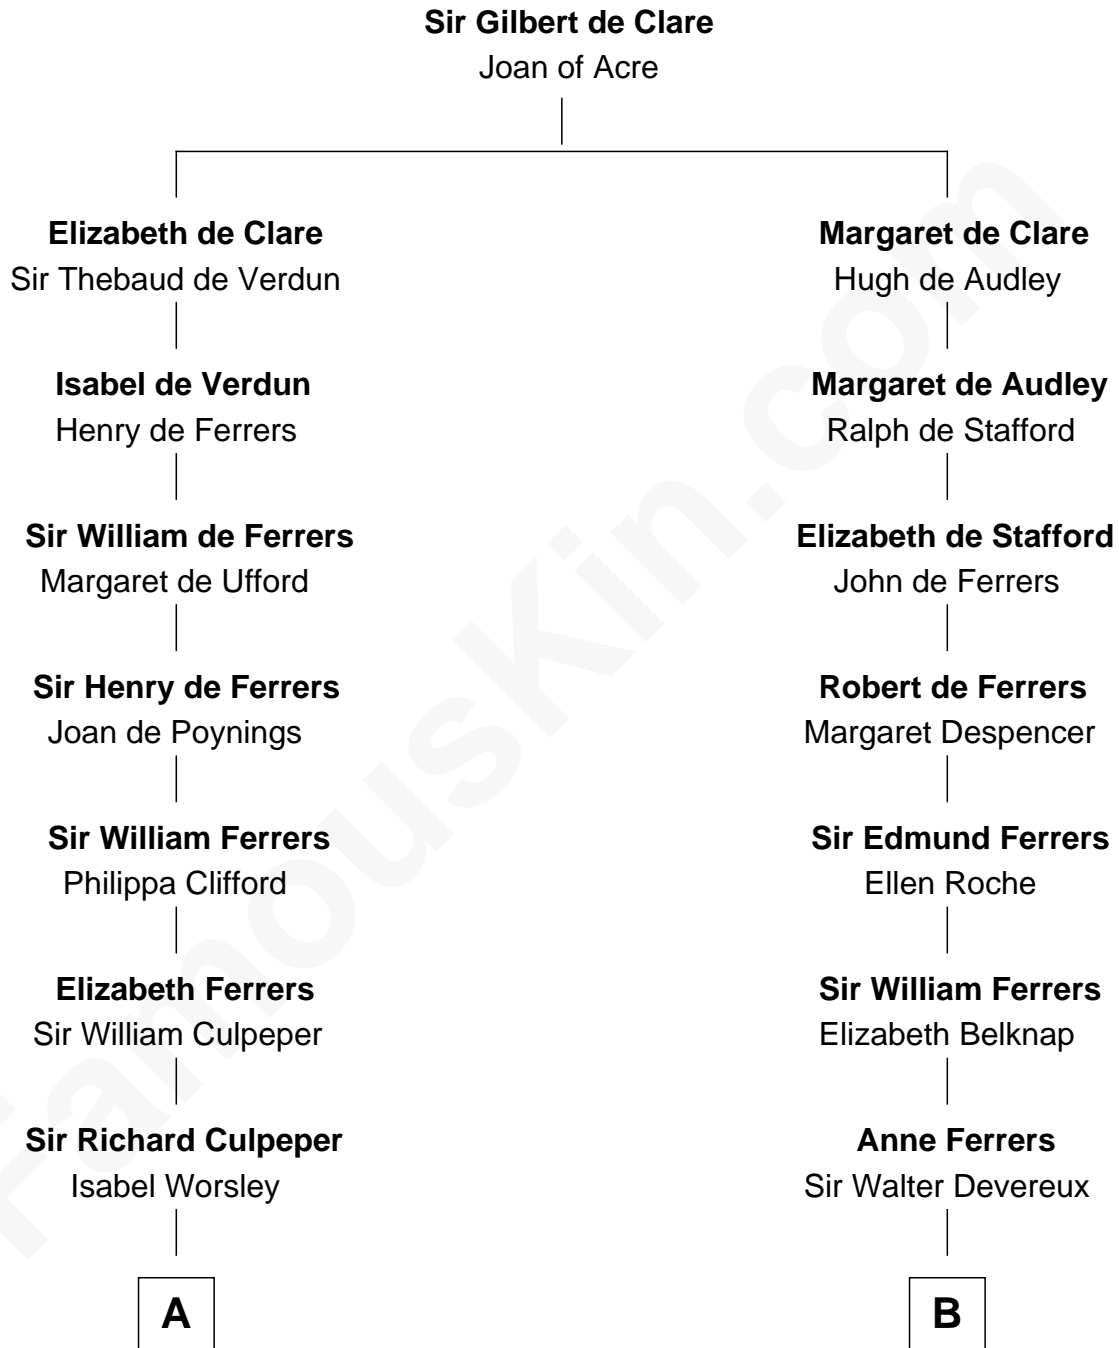

FamousKin.com

Relationship Chart of

Catherine Howard

5th Wife of King Henry VIII

8th cousin 12 times removed of

Marjorie Post

Founder of General Foods

C

Erastus Lathrop

Sarah Bailey

Caroline Cushman Lathrop

Charles Rollin Post

Charles William Post

Elle Letitia Merriweather

Marjorie Post

Founder of General Foods