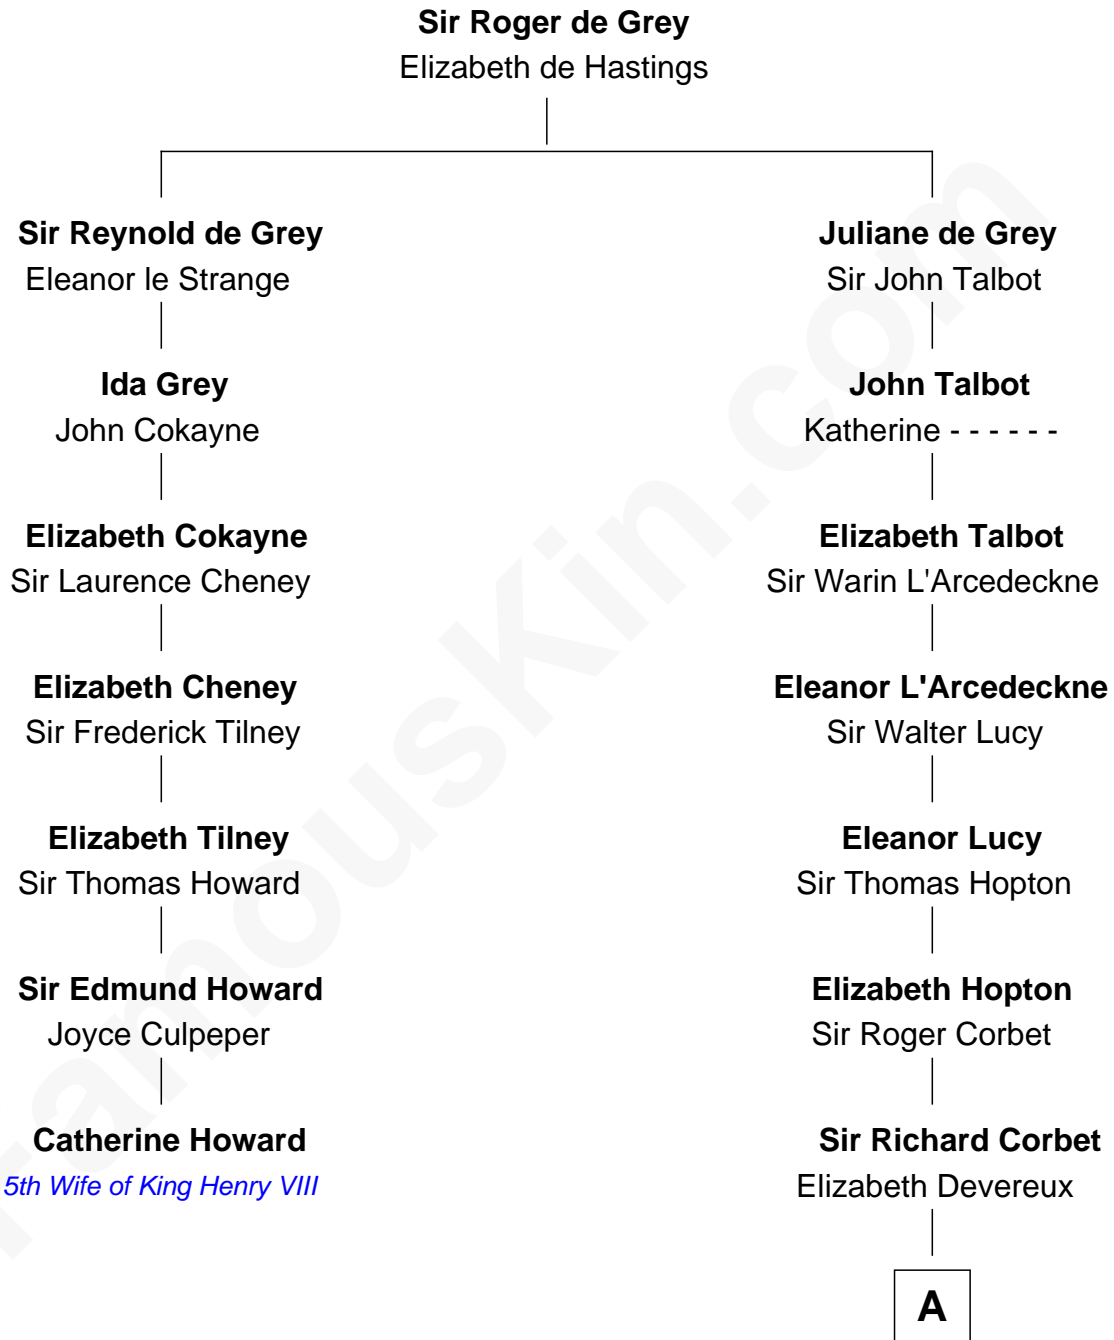

FamousKin.com

Relationship Chart of

Catherine Howard

5th Wife of King Henry VIII

6th cousin 12 times removed of

C. W. Post

Founder of Post Cereals

A

Sir Robert Corbet

Elizabeth Vernon

Dorothy Corbet

Sir Richard Mainwaring

Sir Arthur Mainwaring

Margaret Mainwaring

Mary Mainwaring

Richard Cotton