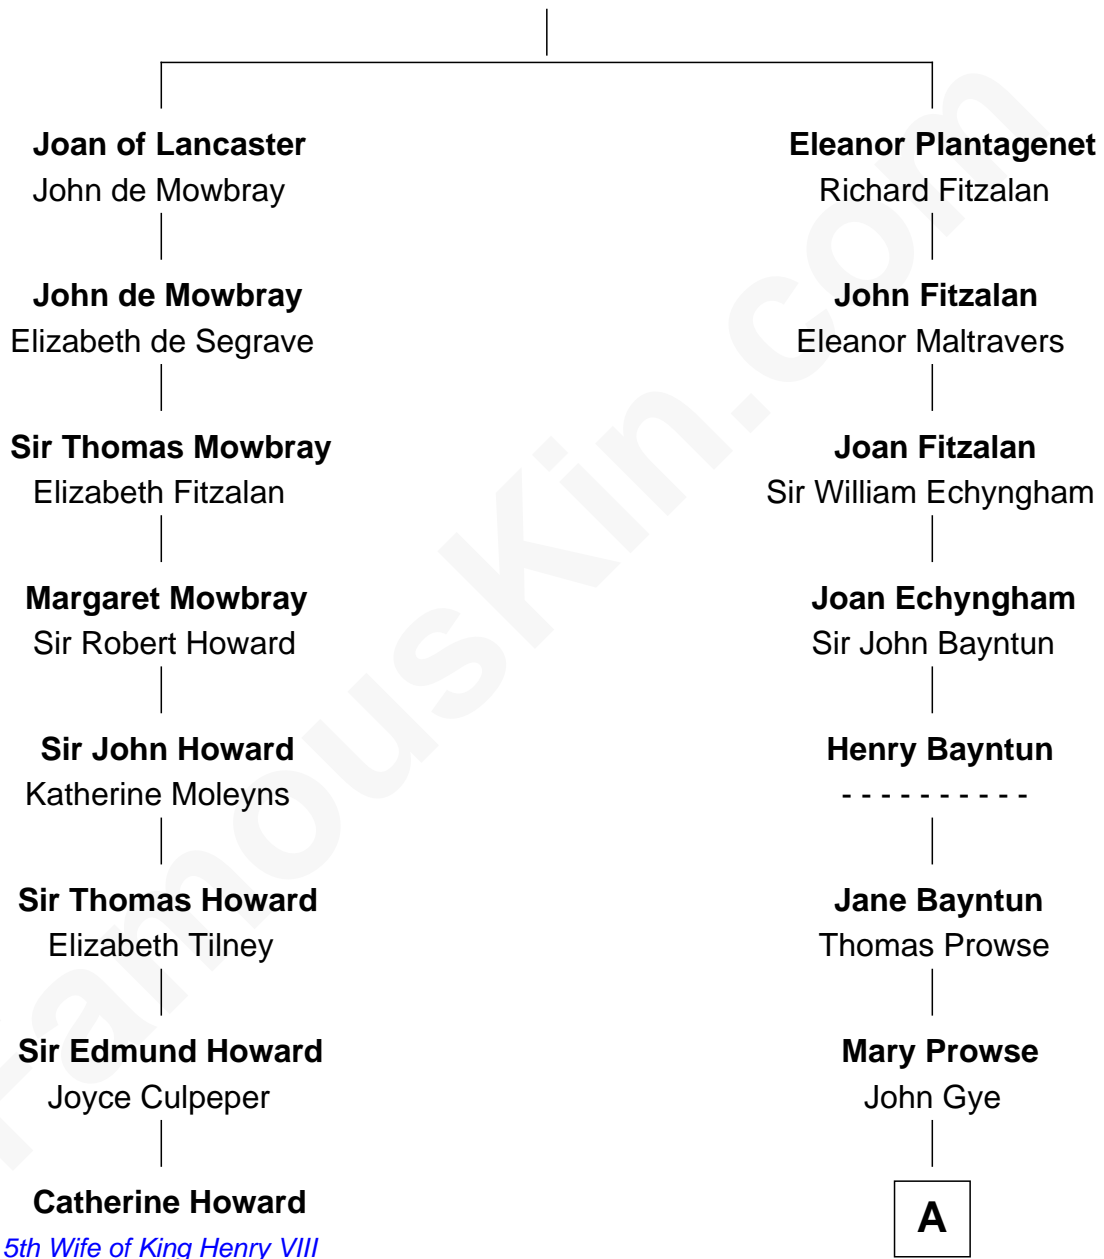

## Relationship Chart of

### Catherine Howard

5th Wife of King Henry VIII

7th cousin 12 times removed of

**Pete Seeger**

American Folk Singer

**Henry Plantagenet**

Maud de Chaworth

**A**