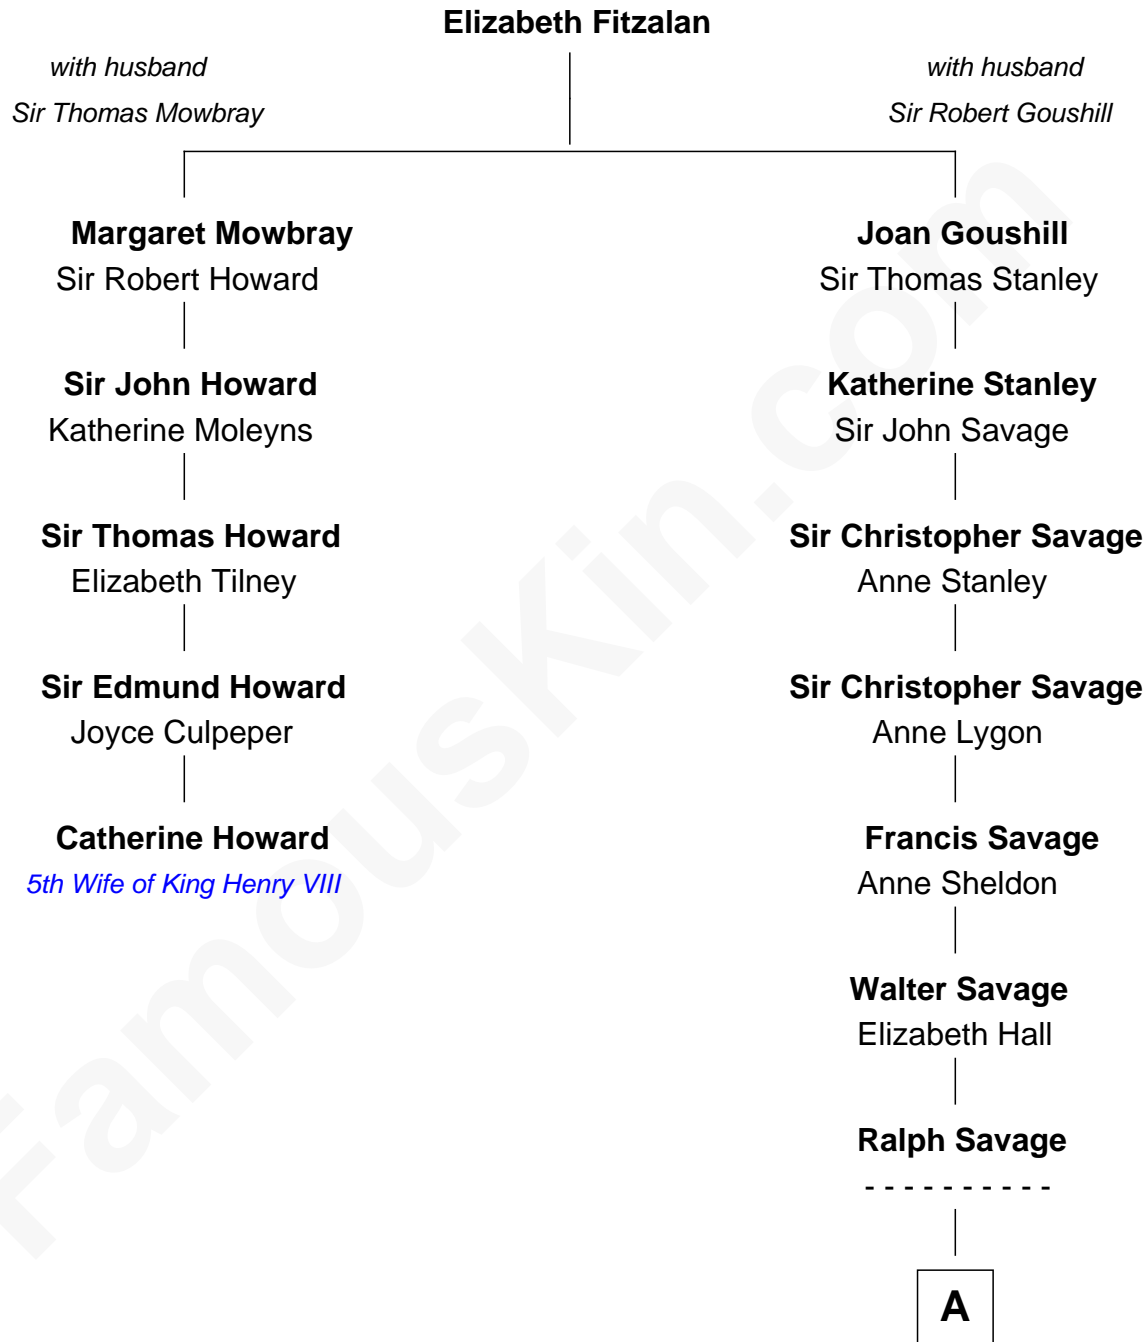

FamousKin.com Relationship Chart of

Catherine Howard

5th Wife of King Henry VIII

4th cousin 13 times removed of

Adlai Stevenson III

U.S. Senator from Illinois

A

Anthony Savage

Sarah Constable

Alice Savage

Francis Thornton

Col. Francis Thornton

Mary Taliaferro

Mildred Thornton

Dr. Thomas Walker

Peachy Walker