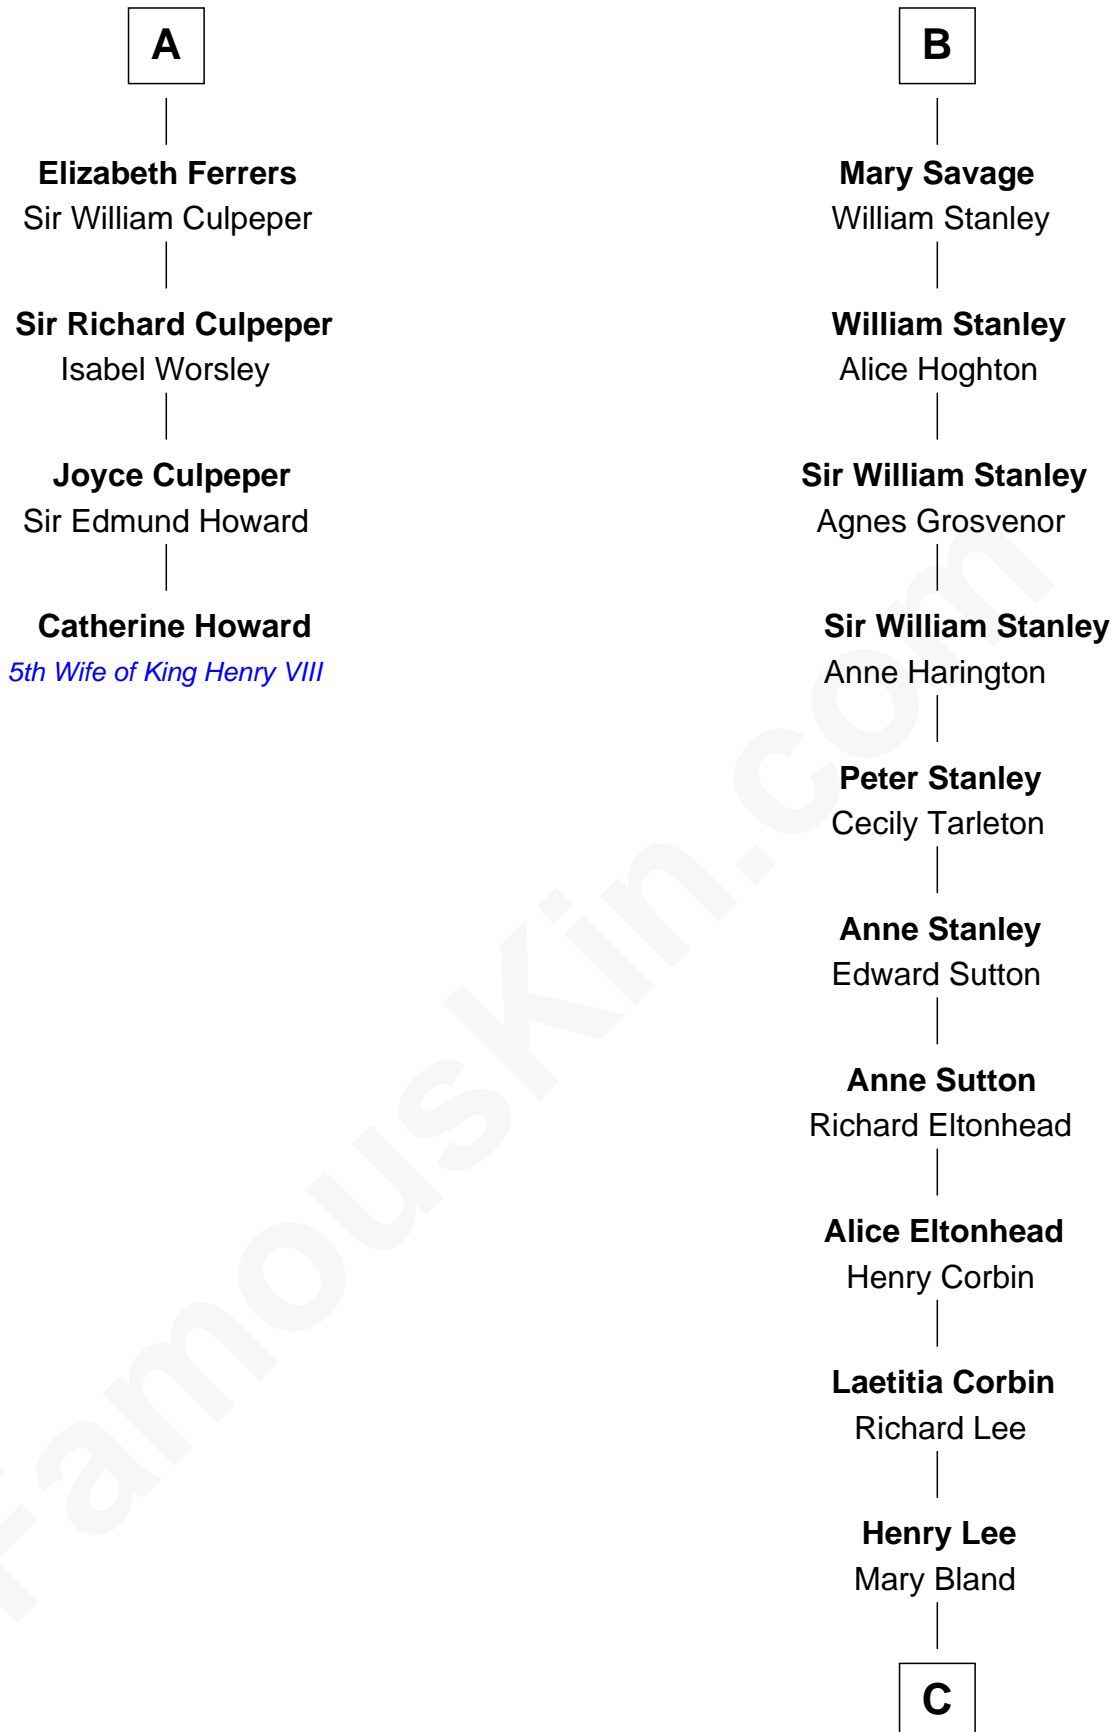

FamousKin.com

Relationship Chart of

Catherine Howard

5th Wife of King Henry VIII

10th cousin 8 times removed of

Henry Lee III

9th Governor of Virginia

C

Col. Henry Lee

Lucy Grymes

Henry Lee III

Light-Horse Harry

FamousKin.com