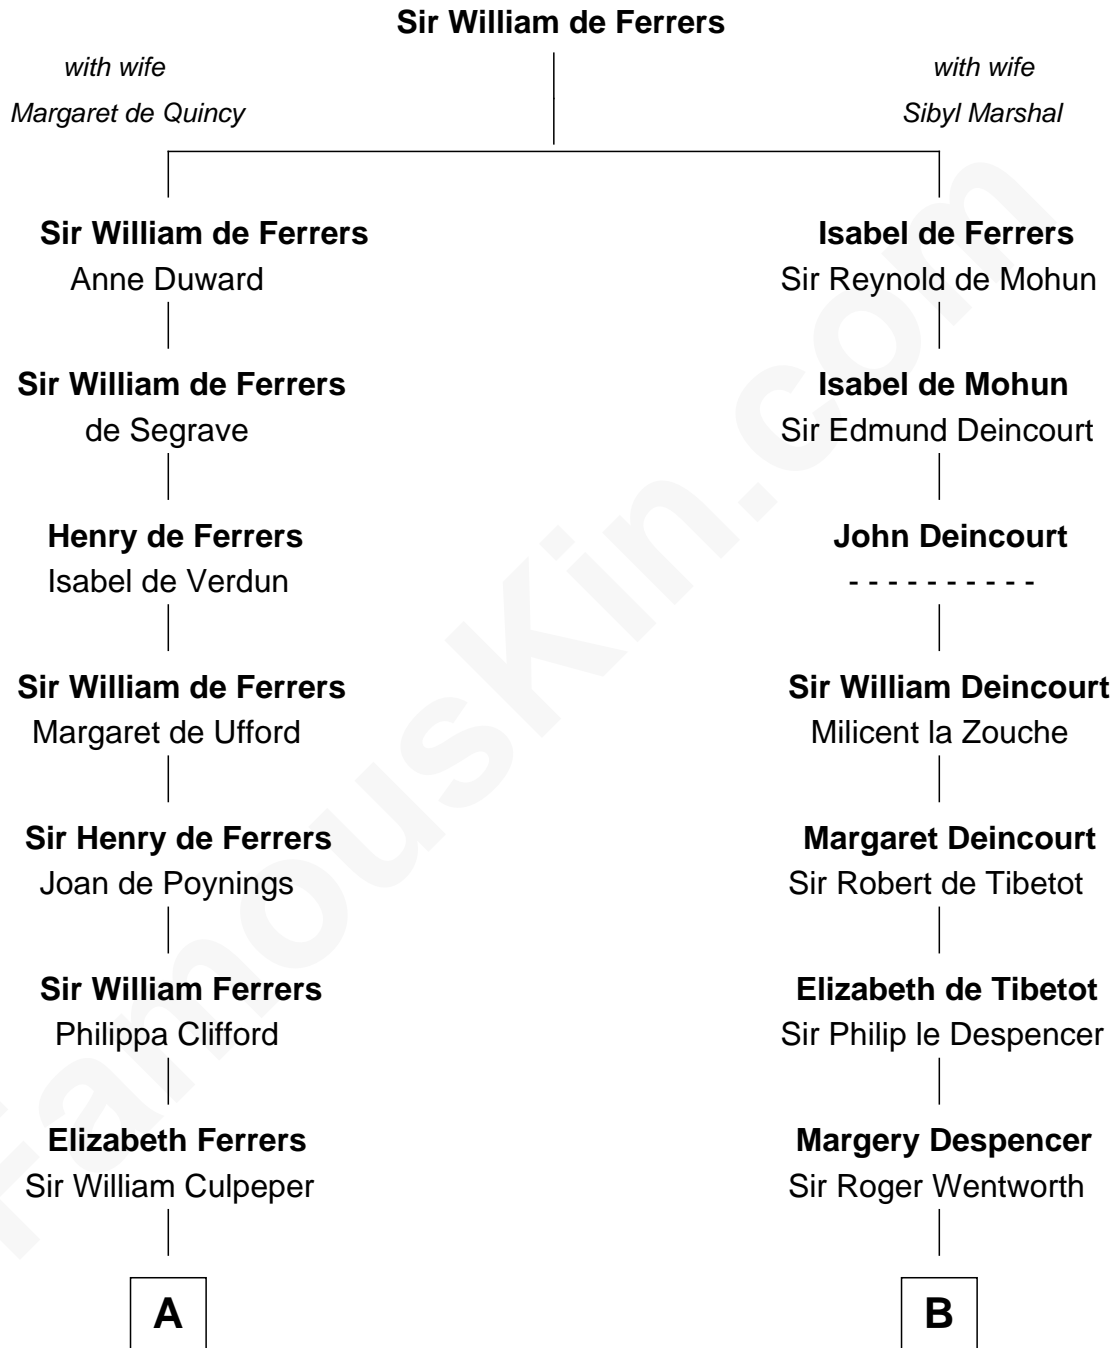

FamousKin.com Relationship Chart of

Catherine Howard

5th Wife of King Henry VIII

9th cousin 10 times removed of

Henry Lee III

9th Governor of Virginia

C

—
Mary Bland

Henry Lee

—
Col. Henry Lee

Lucy Grymes

—
Henry Lee III

Light-Horse Harry

FamousKin.com