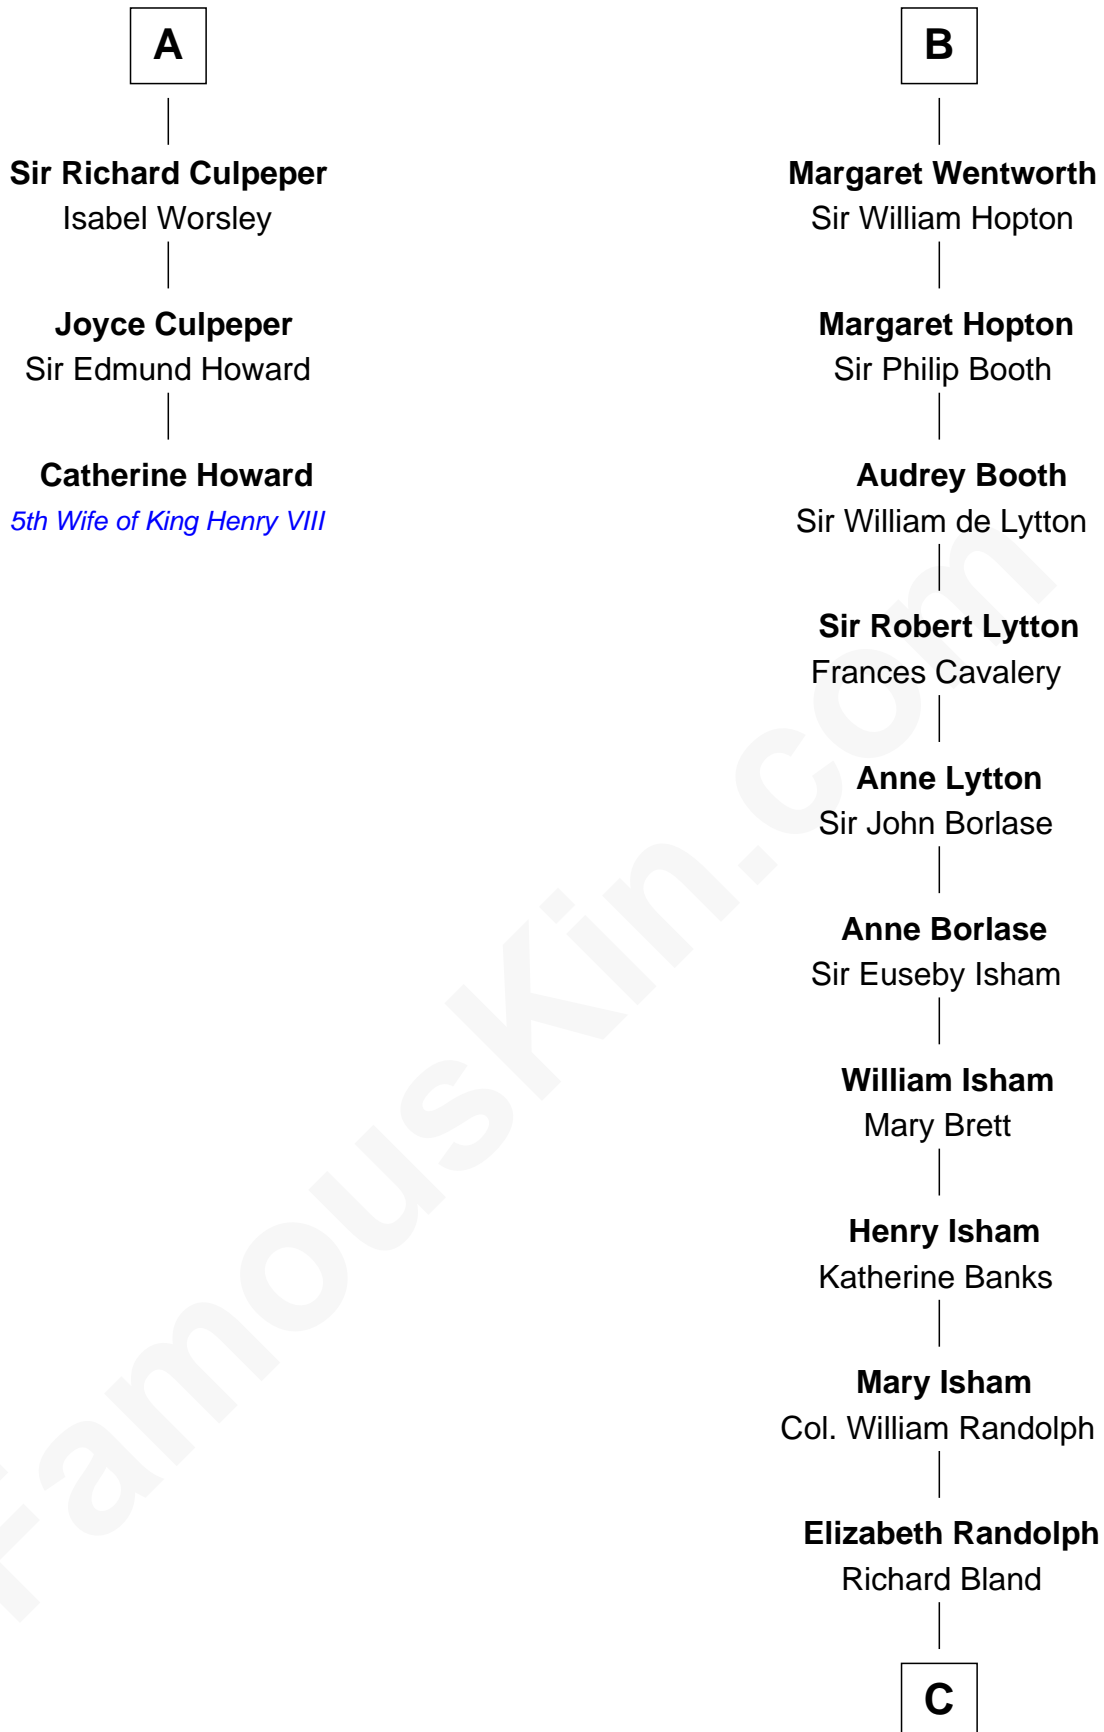

FamousKin.com Relationship Chart of

Catherine Howard

5th Wife of King Henry VIII

9th cousin 10 times removed of

Henry Lee III

9th Governor of Virginia

C

—
Mary Bland