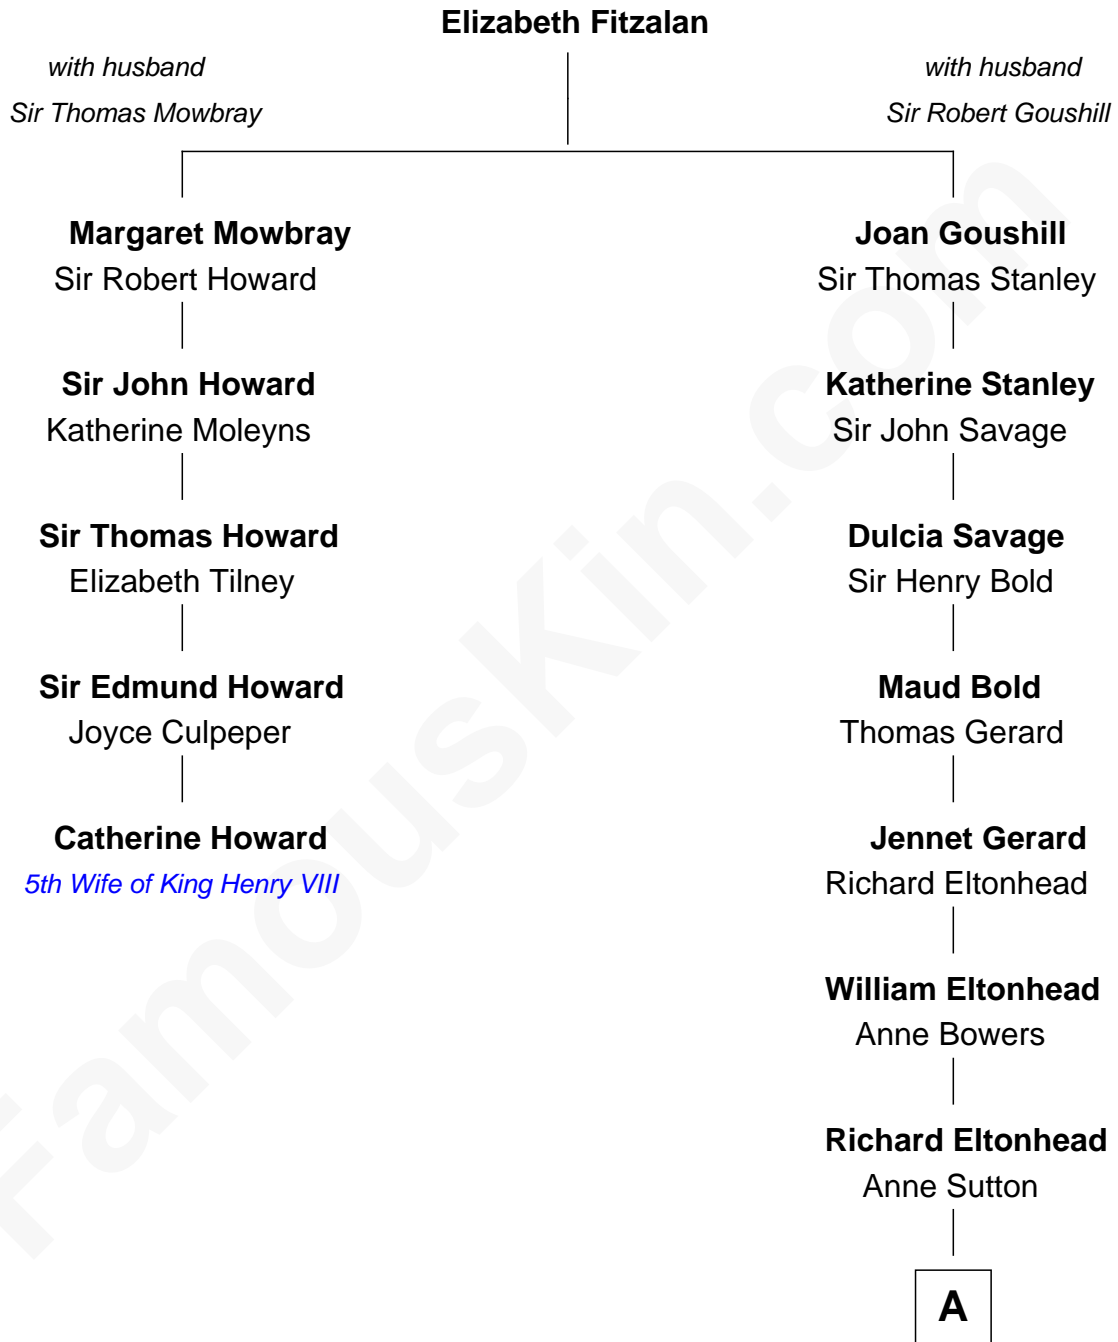

# FamousKin.com Relationship Chart of

**Catherine Howard**

*5th Wife of King Henry VIII*

4th cousin 7 times removed of

**Henry Lee III**

*9th Governor of Virginia*

**A**

|  
**Alice Eltonhead**

Henry Corbin

|  
**Laetitia Corbin**

Richard Lee

|  
**Henry Lee**

Mary Bland

|  
**Col. Henry Lee**

Lucy Grymes

|  
**Henry Lee III**