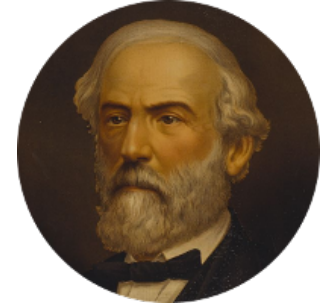

FamousKin.com Relationship Chart of

Catherine Howard

5th Wife of King Henry VIII

8th cousin 9 times removed of

General Robert E. Lee

Confederate Army - U.S. Civil War

A

Joyce Culpeper
Sir Edmund Howard

Catherine Howard
5th Wife of King Henry VIII

B

John Bernard
Margaret Daundelyn

John Bernard
Cecily Muscote

Francis Bernard
Alice Hazlewood

Sir Francis Bernard
Mary Woolhouse

Col. William Bernard
Lucy Higginson