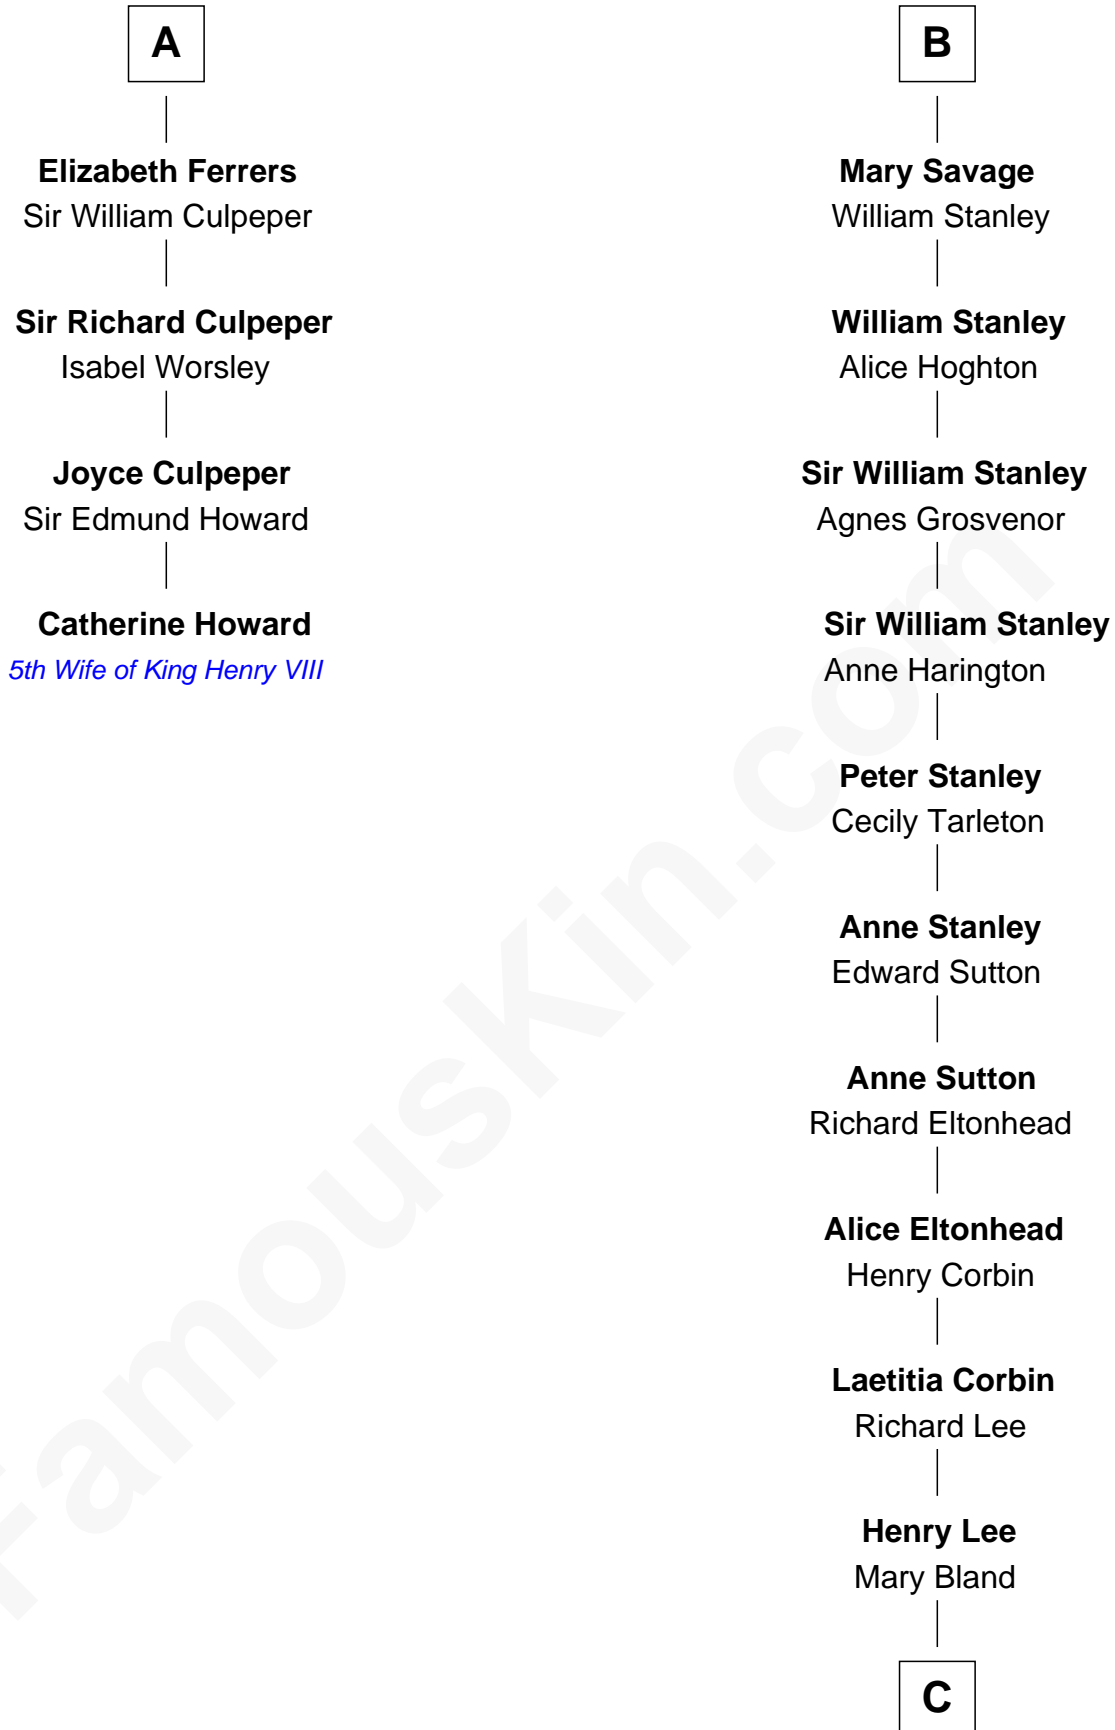

FamousKin.com

Relationship Chart of

Catherine Howard

5th Wife of King Henry VIII

10th cousin 9 times removed of

General Robert E. Lee

Confederate Army - U.S. Civil War

C