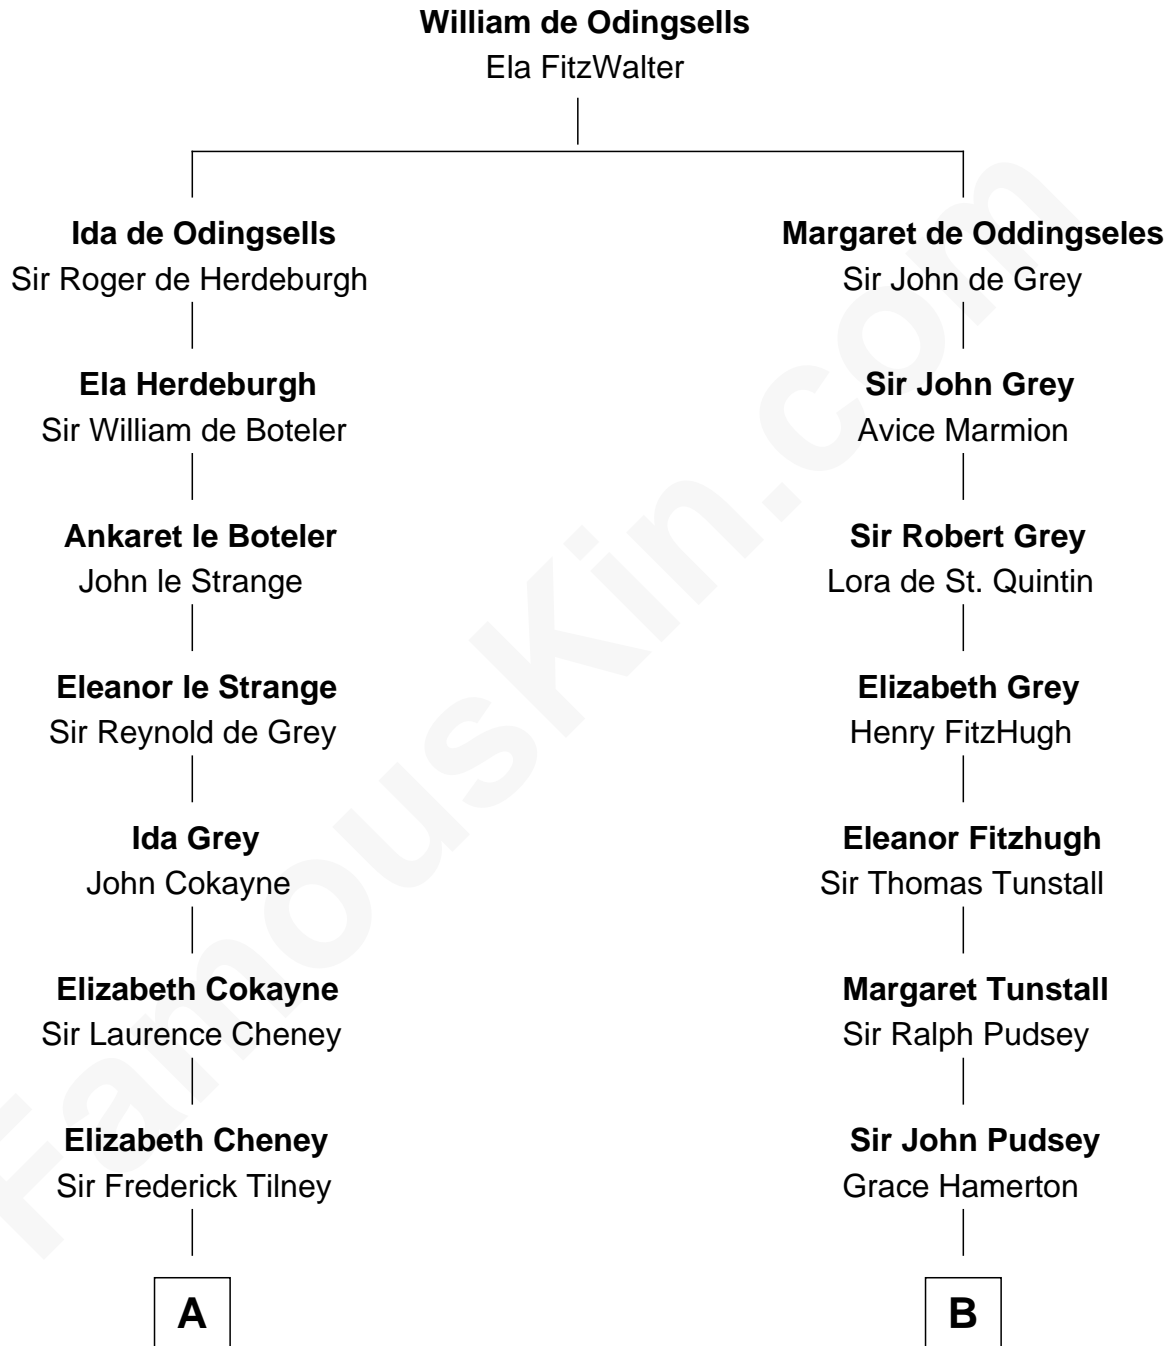

FamousKin.com Relationship Chart of

Catherine Howard

5th Wife of King Henry VIII

9th cousin 10 times removed of

General Robert E. Lee

Confederate Army - U.S. Civil War

C

Col. Henry Lee

Lucy Grymes

Maj. Gen. Henry Lee

Anne Hill Carter

General Robert E. Lee

Confederate Army - U.S. Civil War

FamousKin.com