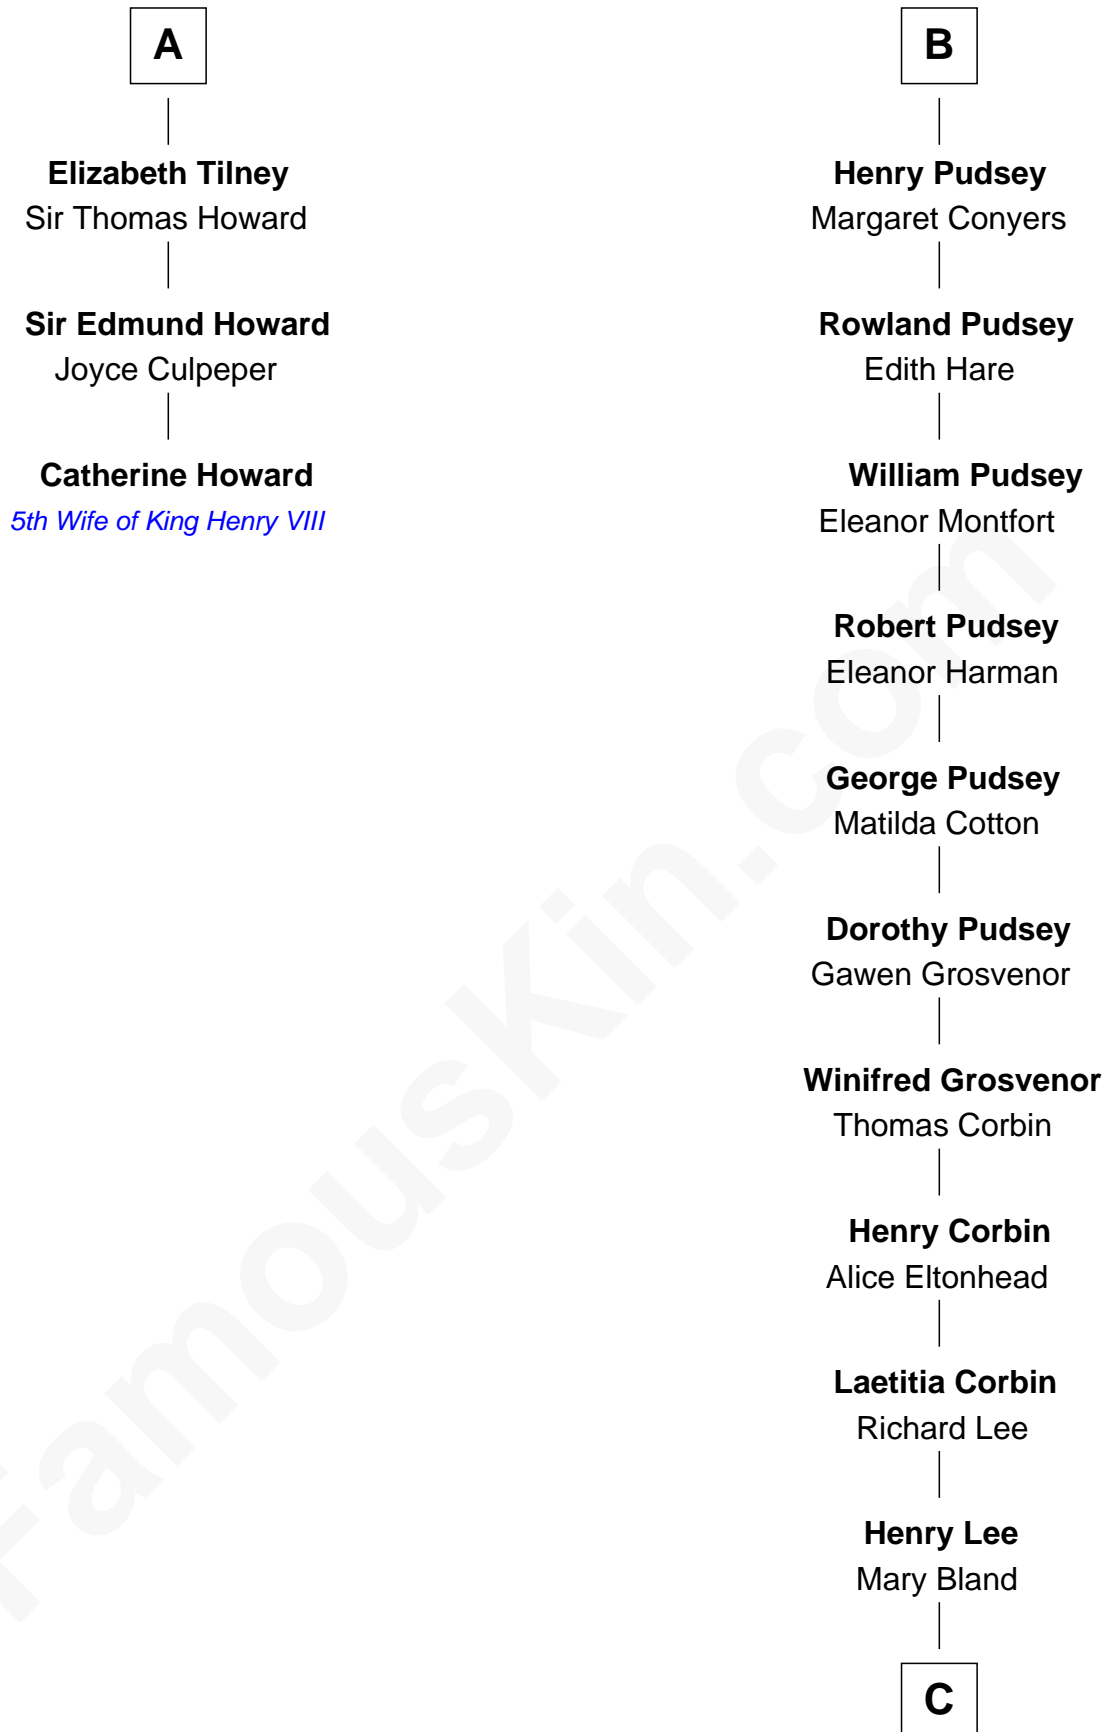

FamousKin.com Relationship Chart of

Catherine Howard

5th Wife of King Henry VIII

9th cousin 10 times removed of

General Robert E. Lee

Confederate Army - U.S. Civil War

C

Col. Henry Lee