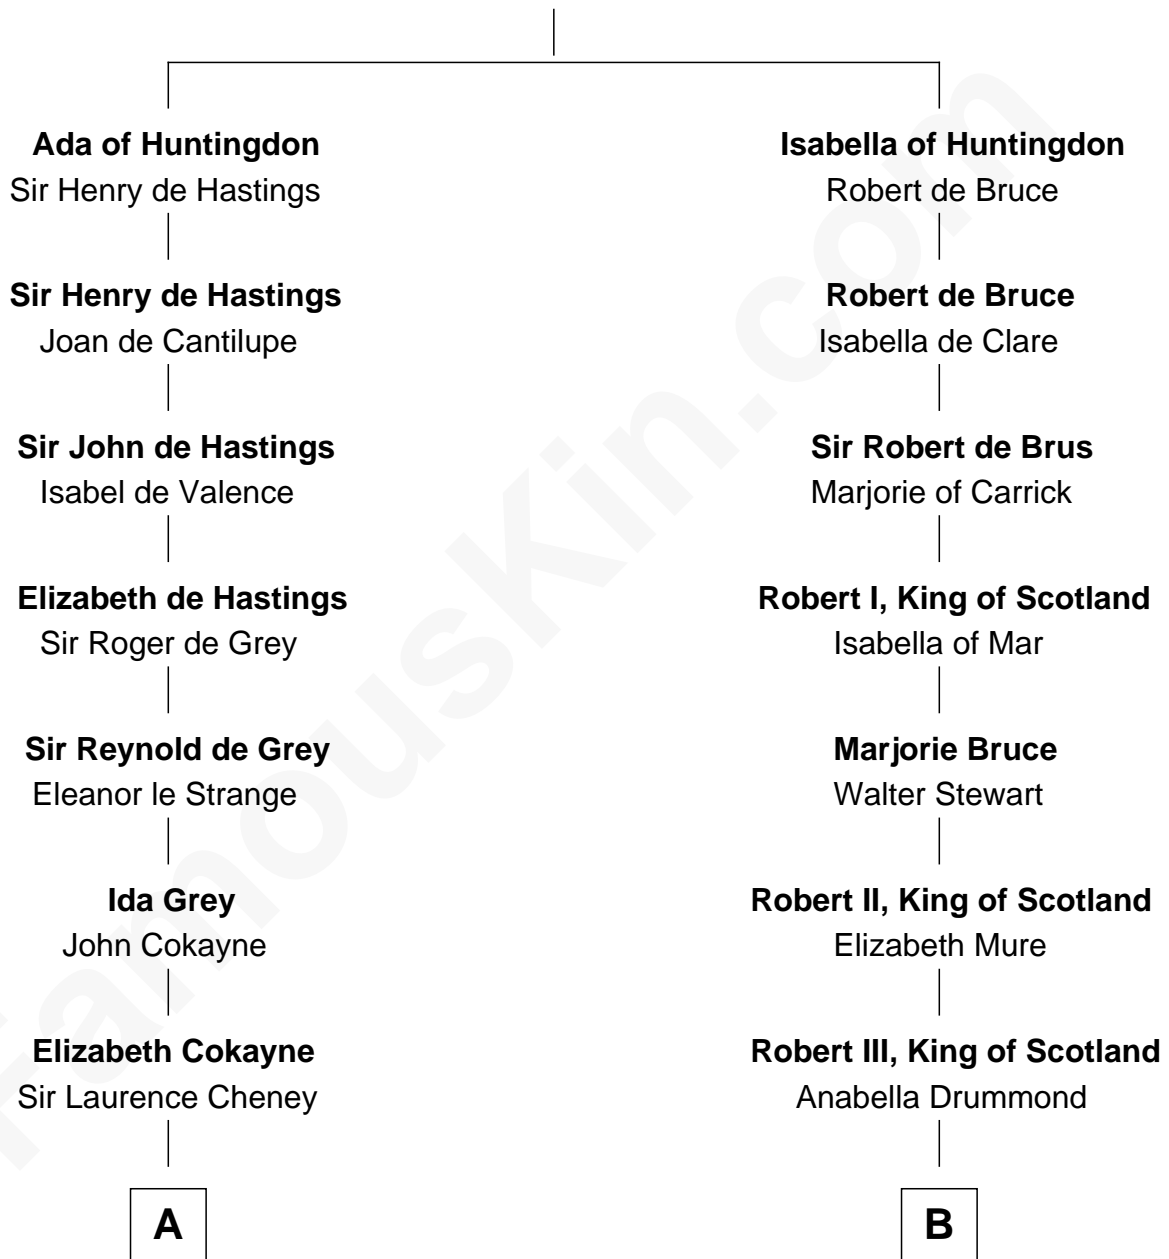

# FamousKin.com Relationship Chart of

**Catherine Howard**

*5th Wife of King Henry VIII*

10th cousin 10 times removed of

**General Robert E. Lee**

*Confederate Army - U.S. Civil War*

**David of Huntingdon**

Maud of Chester

**C**

**Anne Catherine Spotswood**

Col. Bernard Moore

**Anne Butler Moore**

Charles Carter

**Anne Hill Carter**

Maj. Gen. Henry Lee