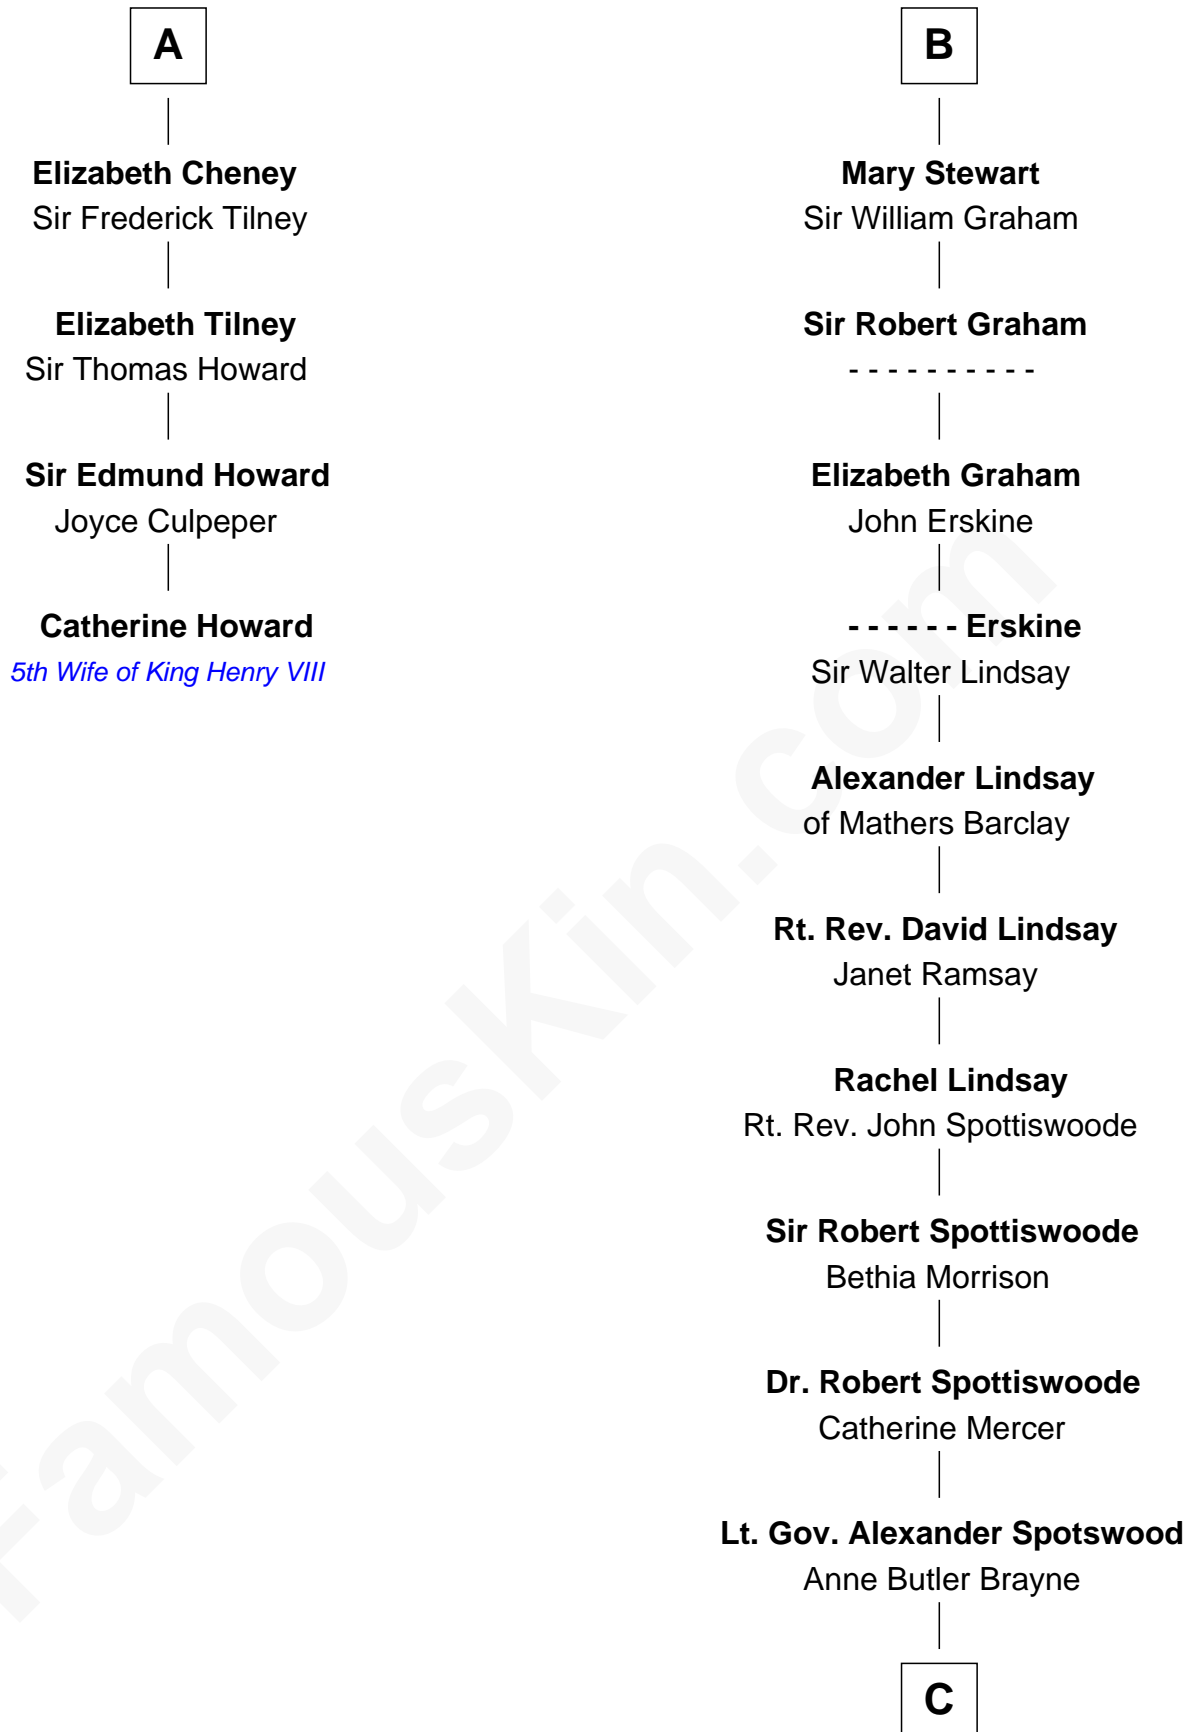

# FamousKin.com Relationship Chart of

**Catherine Howard**

*5th Wife of King Henry VIII*

10th cousin 10 times removed of

**General Robert E. Lee**

*Confederate Army - U.S. Civil War*

**David of Huntingdon**

Maud of Chester

**C**

**Anne Catherine Spotswood**

Col. Bernard Moore

**Anne Butler Moore**

Charles Carter

**Anne Hill Carter**

Maj. Gen. Henry Lee