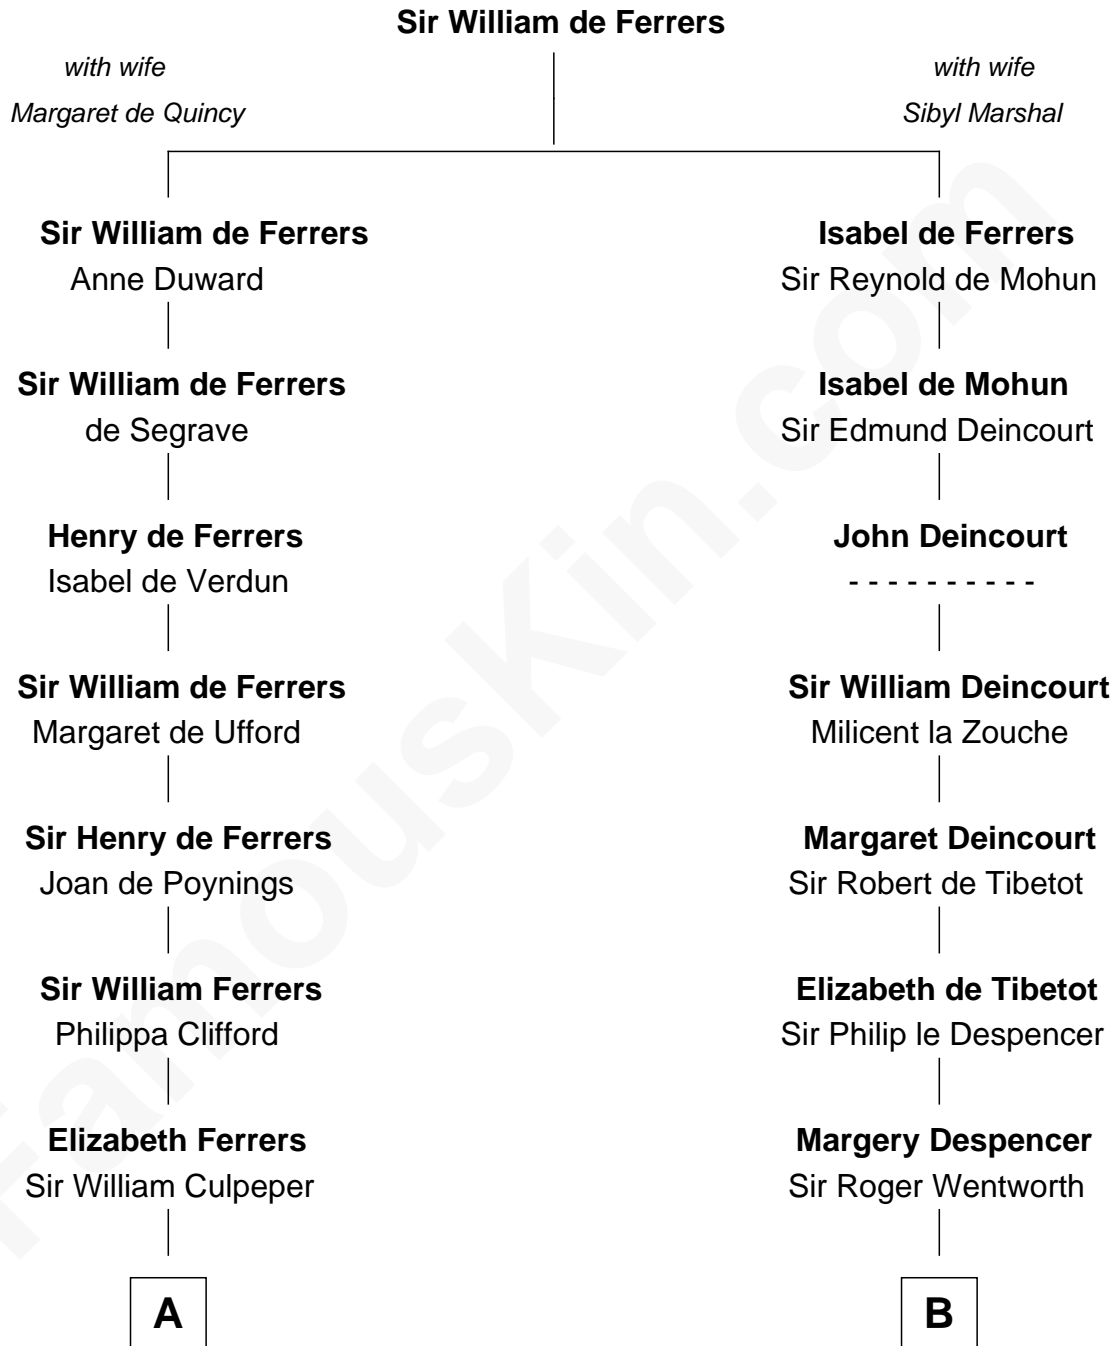

FamousKin.com Relationship Chart of

Catherine Howard

5th Wife of King Henry VIII

9th cousin 11 times removed of

General Robert E. Lee

Confederate Army - U.S. Civil War

C

—
Mary Bland