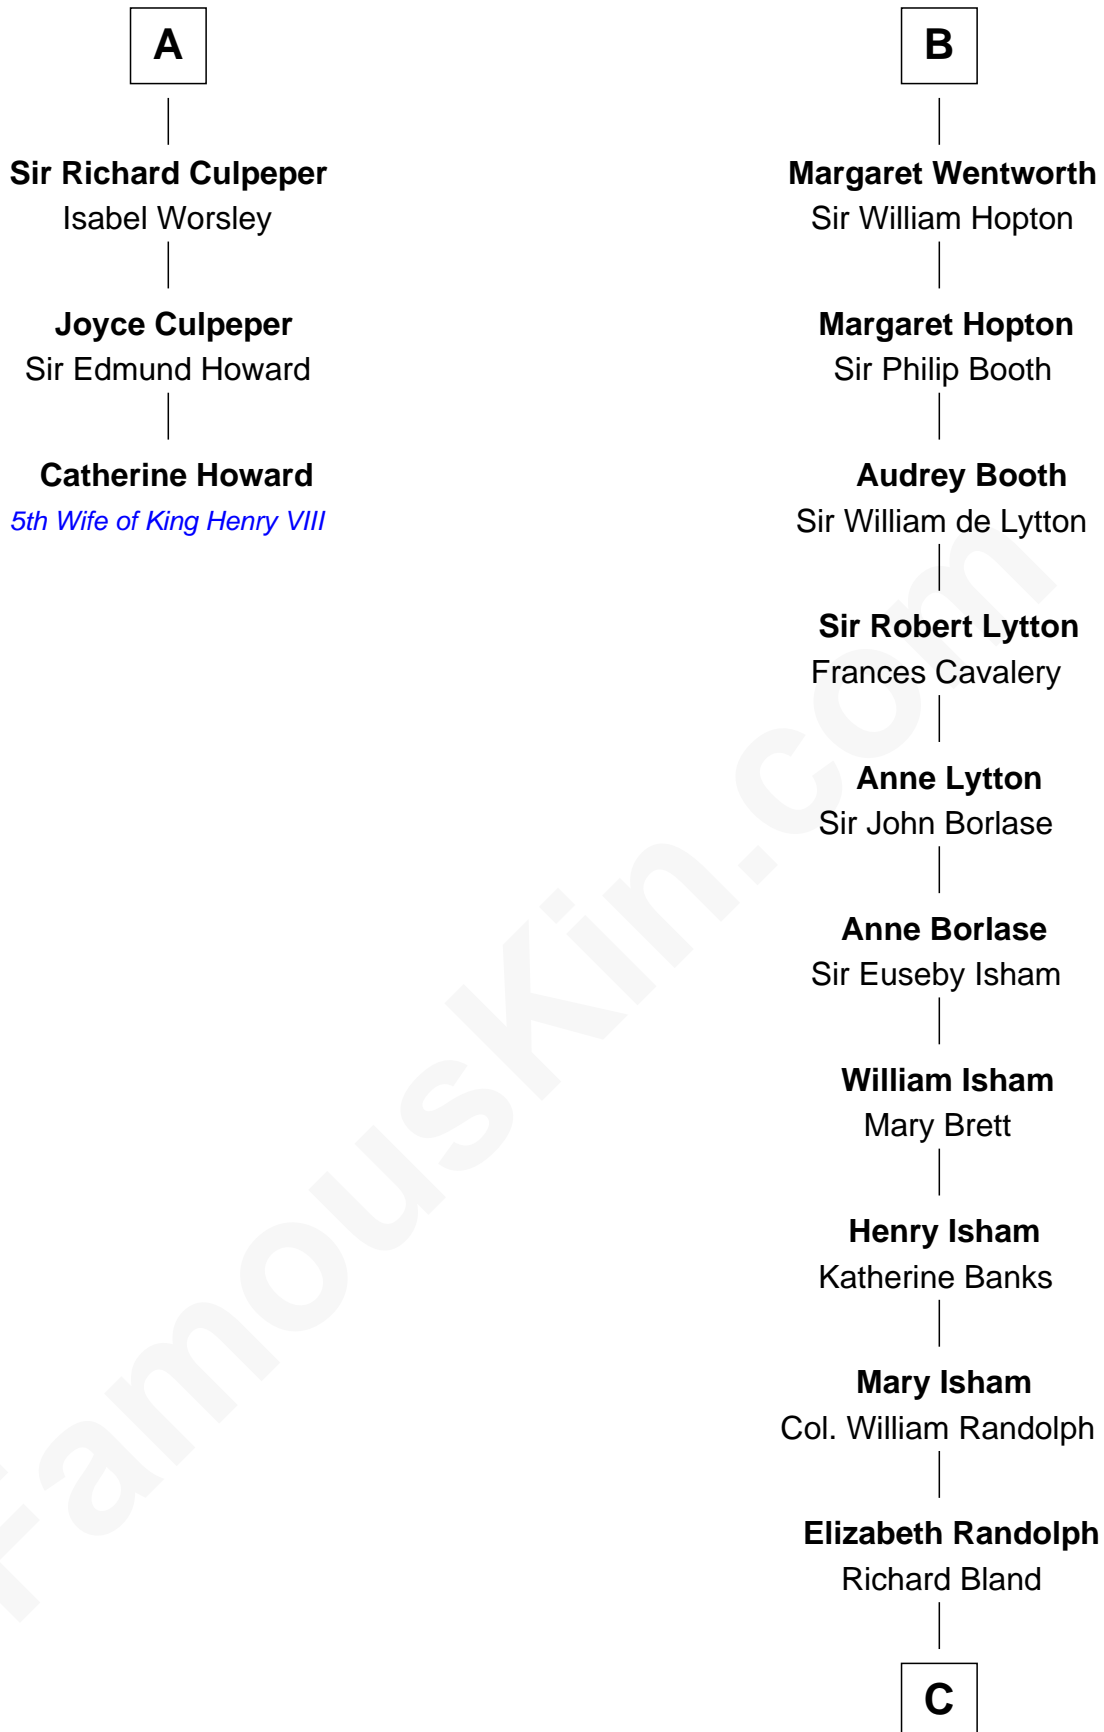

FamousKin.com Relationship Chart of

Catherine Howard

5th Wife of King Henry VIII

9th cousin 11 times removed of

General Robert E. Lee

Confederate Army - U.S. Civil War

C

—
Mary Bland