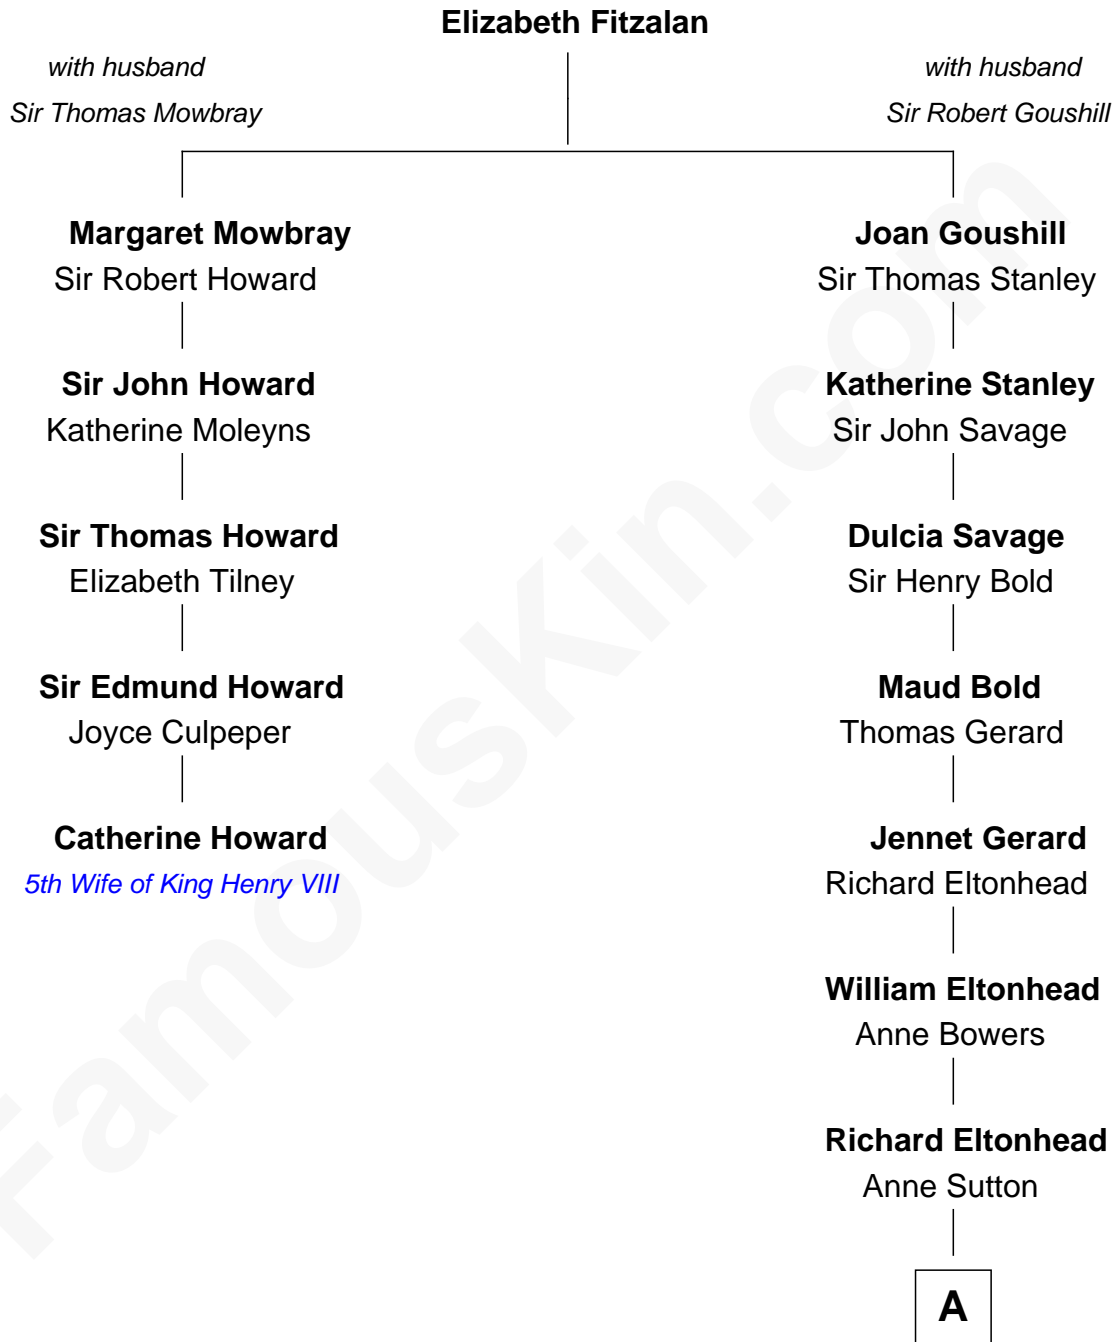

FamousKin.com

Relationship Chart of

Catherine Howard

5th Wife of King Henry VIII

4th cousin 8 times removed of

General Robert E. Lee

Confederate Army - U.S. Civil War