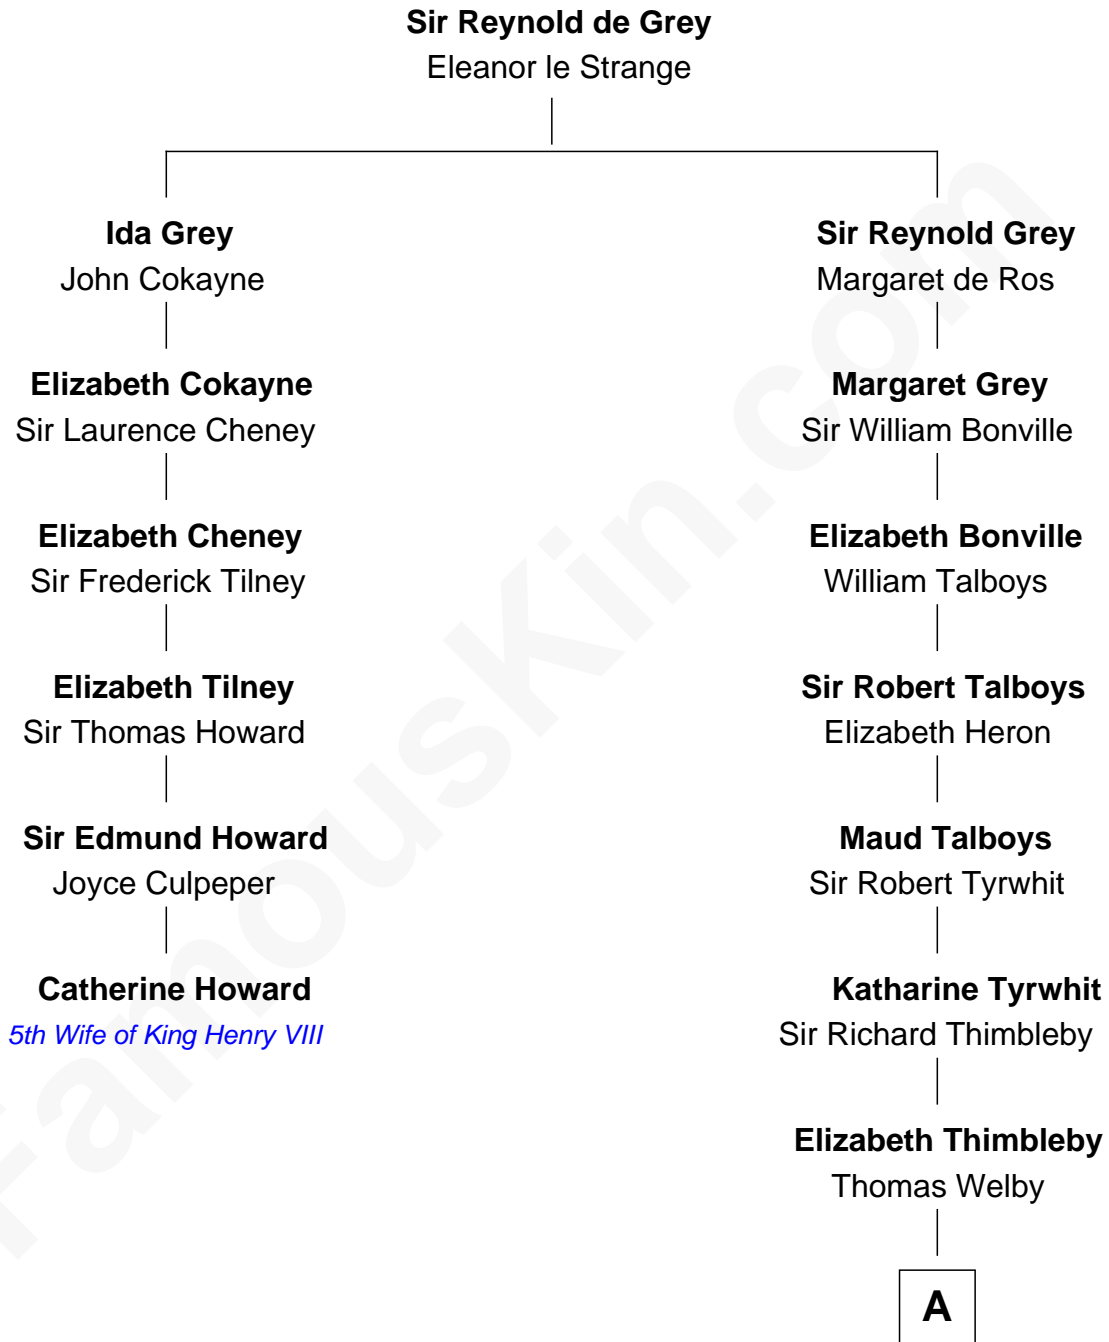

FamousKin.com
Relationship Chart of
Catherine Howard
5th Wife of King Henry VIII

5th cousin 15 times removed of

Linda Hamilton
TV and Movie Actress

A

Richard Welby
Frances Bulkeley

Olive Welby
Henry Farwell

Olive Farwell
Benjamin Spalding

Edward Spalding
Mary Adams

Benjamin Spalding
Deborah Wheeler

Alice Spalding
Isaac Morgan

Isaac Morgan
Polly Adams

John Adams Morgan
Aurelia Watrous

Eliza Morgan
John M. Grimes