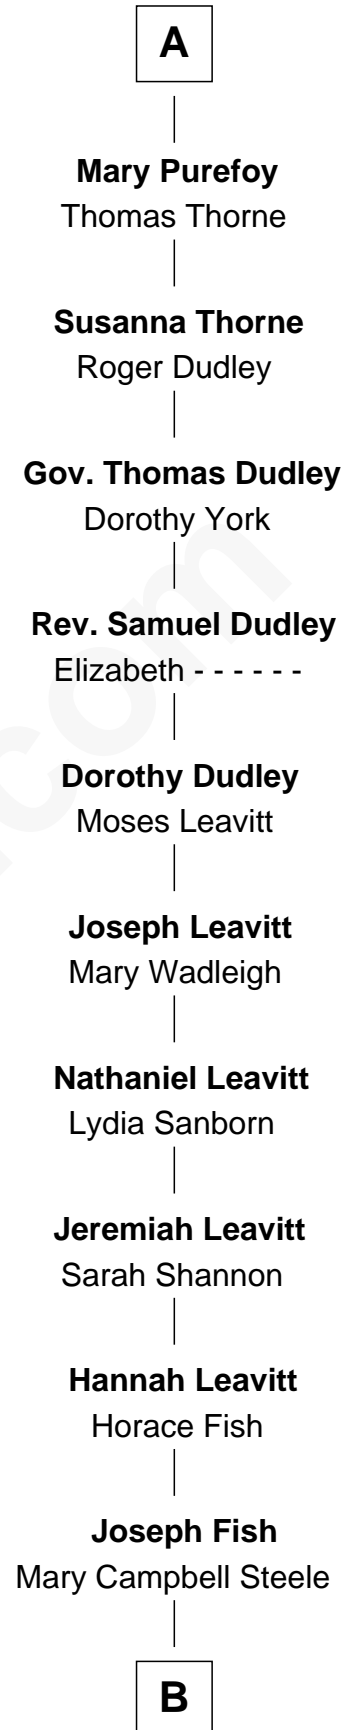

FamousKin.com Relationship Chart of

Catherine Howard

5th Wife of King Henry VIII

6th cousin 15 times removed of

Keri Russell

TV and Movie Actress

Sir John Howard

Alice de Bois

Sir Robert Howard

Margaret de Scales

Sir John Howard

Alice Tendring

Sir Robert Howard

Margaret Mowbray

Sir John Howard

Katherine Moleyns

Sir Thomas Howard

Elizabeth Tilney

Sir Edmund Howard

Joyce Culpeper

Catherine Howard

5th Wife of King Henry VIII

Joan Howard

Sir Peter de Brewes

Alice Denton

Nicholas Purefoy

Edward Purefoy

Anne Fettiplace

A

B

John Lazelle Fish

Melvina Cheney