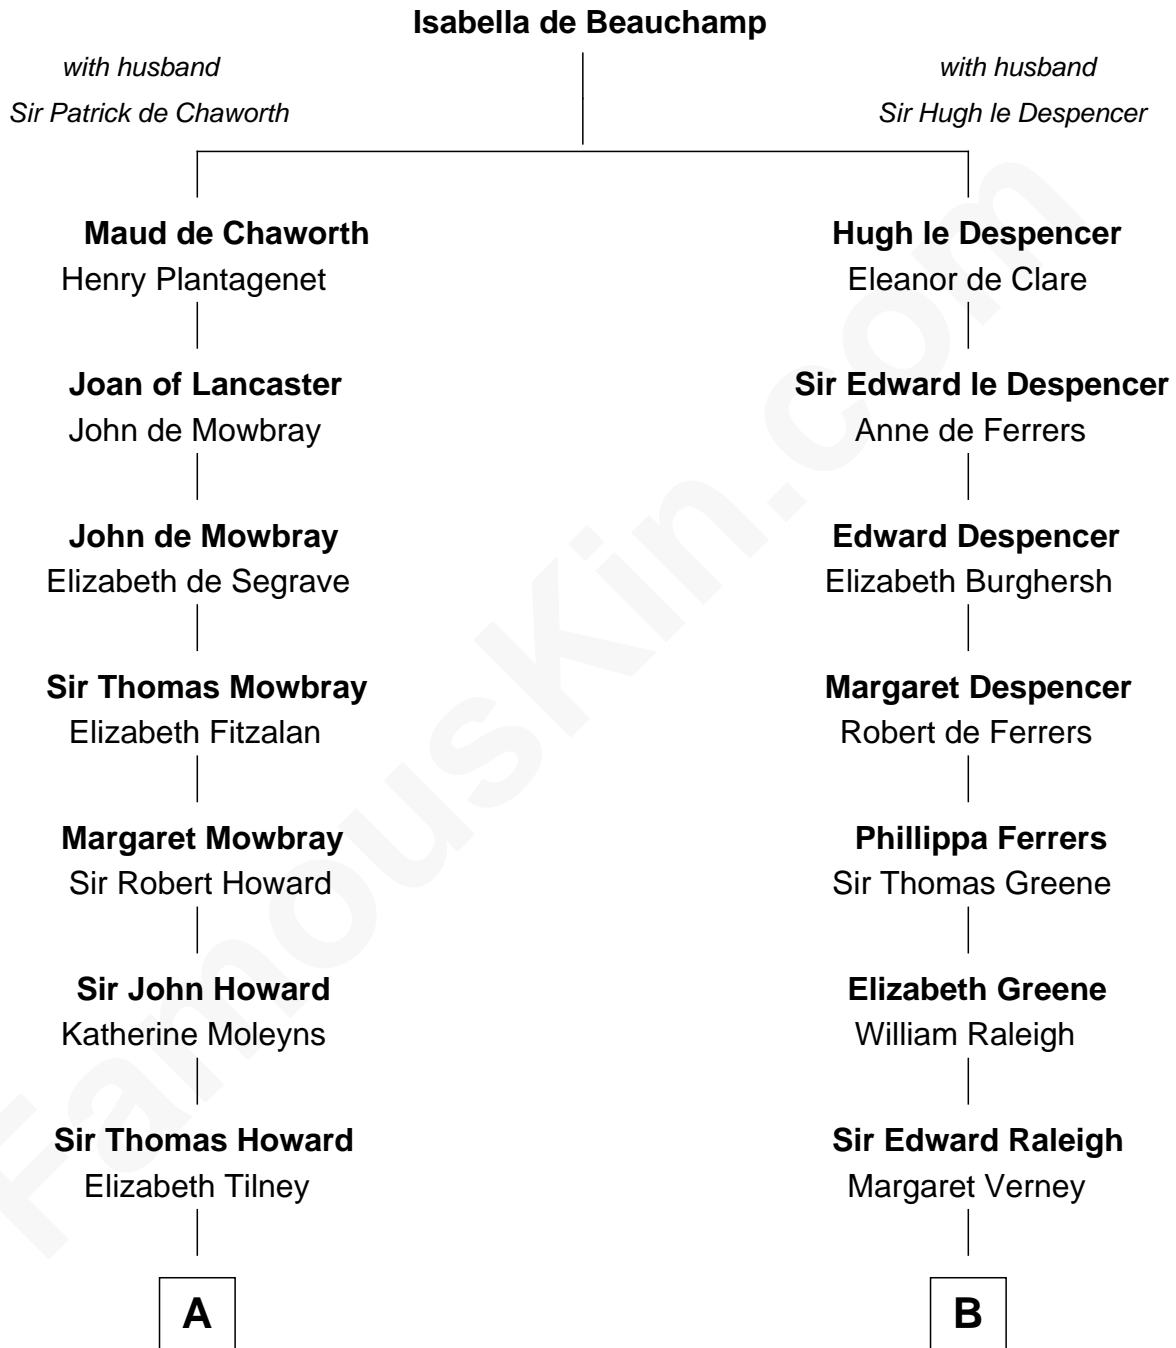

# FamousKin.com Relationship Chart of

**Catherine Howard**

*5th Wife of King Henry VIII*

8th cousin 13 times removed of

**Amelia Earhart**

*Aviation Pioneer*

**C**

**Dr. Ephraim Otis**

Mary Cornell

**Isaac Otis**

Caroline Abigail Curtis

**Alfred Gideon Otis**

Amelia Josephine Harres

**Amelia Otis**

Edwin Stanton Earhart

**Amelia Earhart**