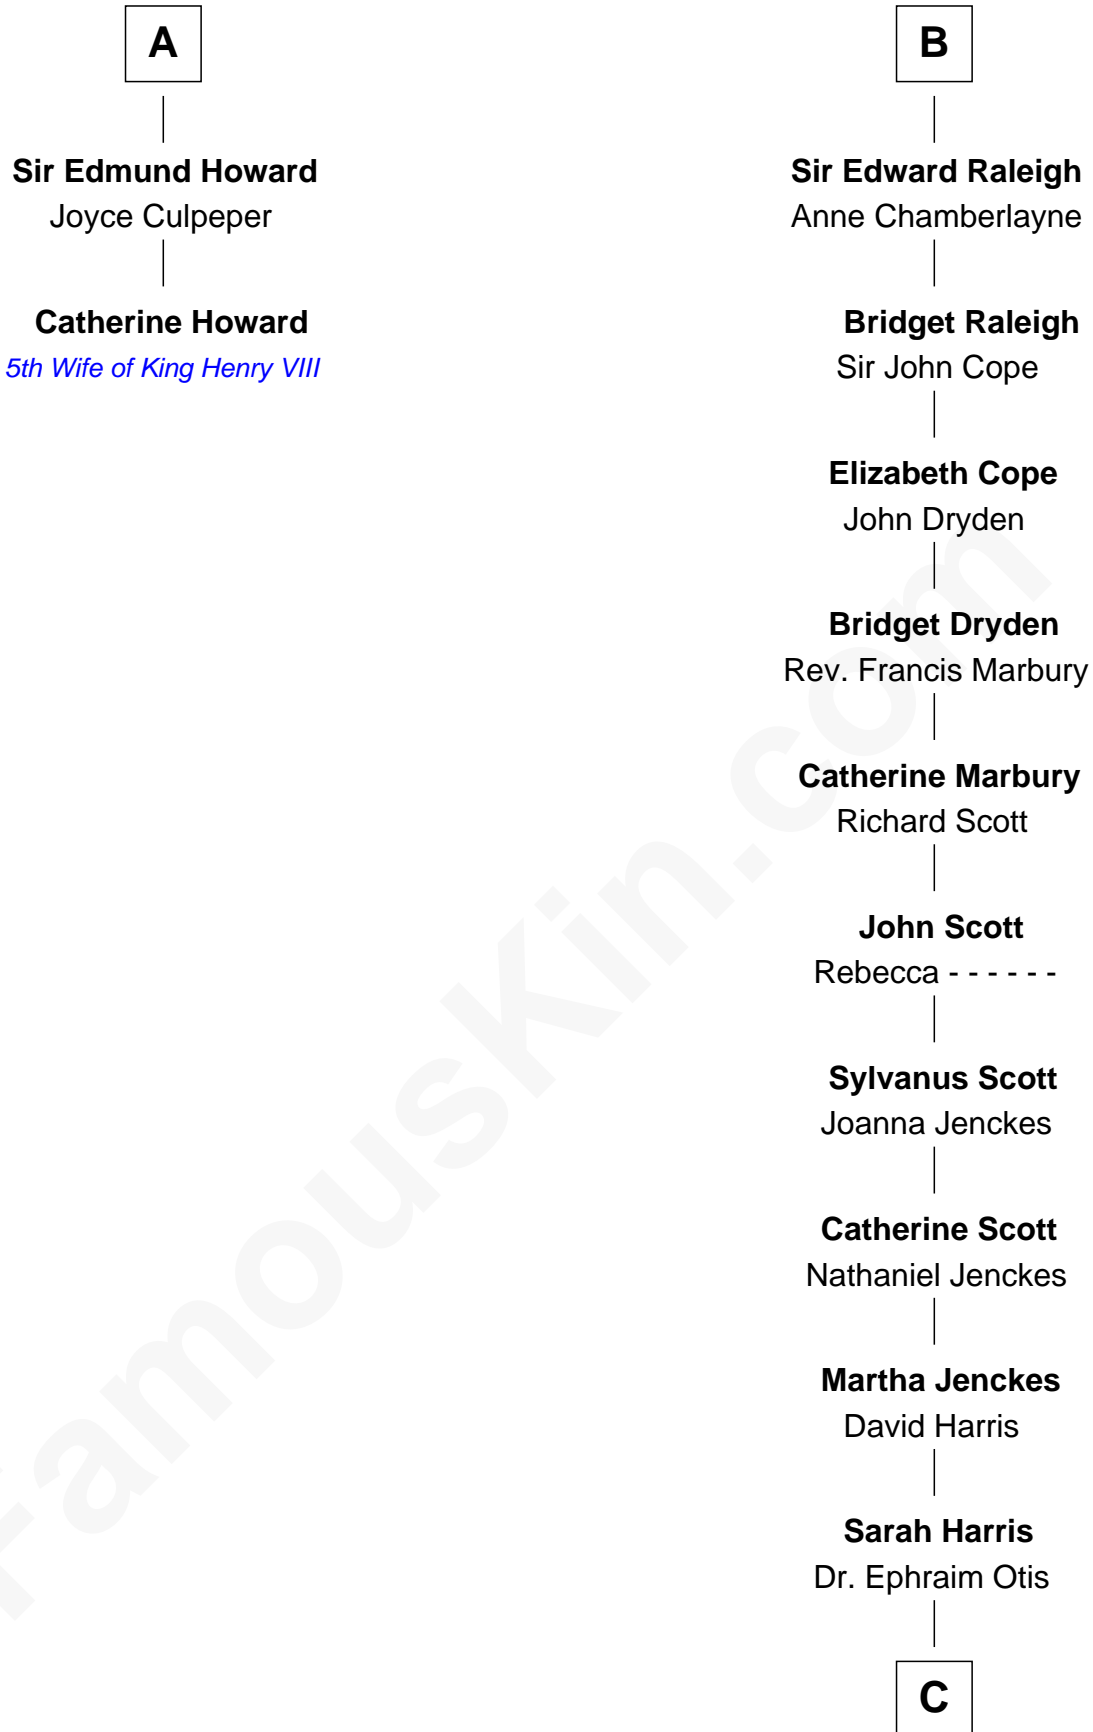

# FamousKin.com Relationship Chart of

**Catherine Howard**

*5th Wife of King Henry VIII*

8th cousin 13 times removed of

**Amelia Earhart**

*Aviation Pioneer*

**C**

**Dr. Ephraim Otis**

Mary Cornell

**Isaac Otis**

Caroline Abigail Curtis

**Alfred Gideon Otis**

Amelia Josephine Harres

**Amelia Otis**

Edwin Stanton Earhart

**Amelia Earhart**