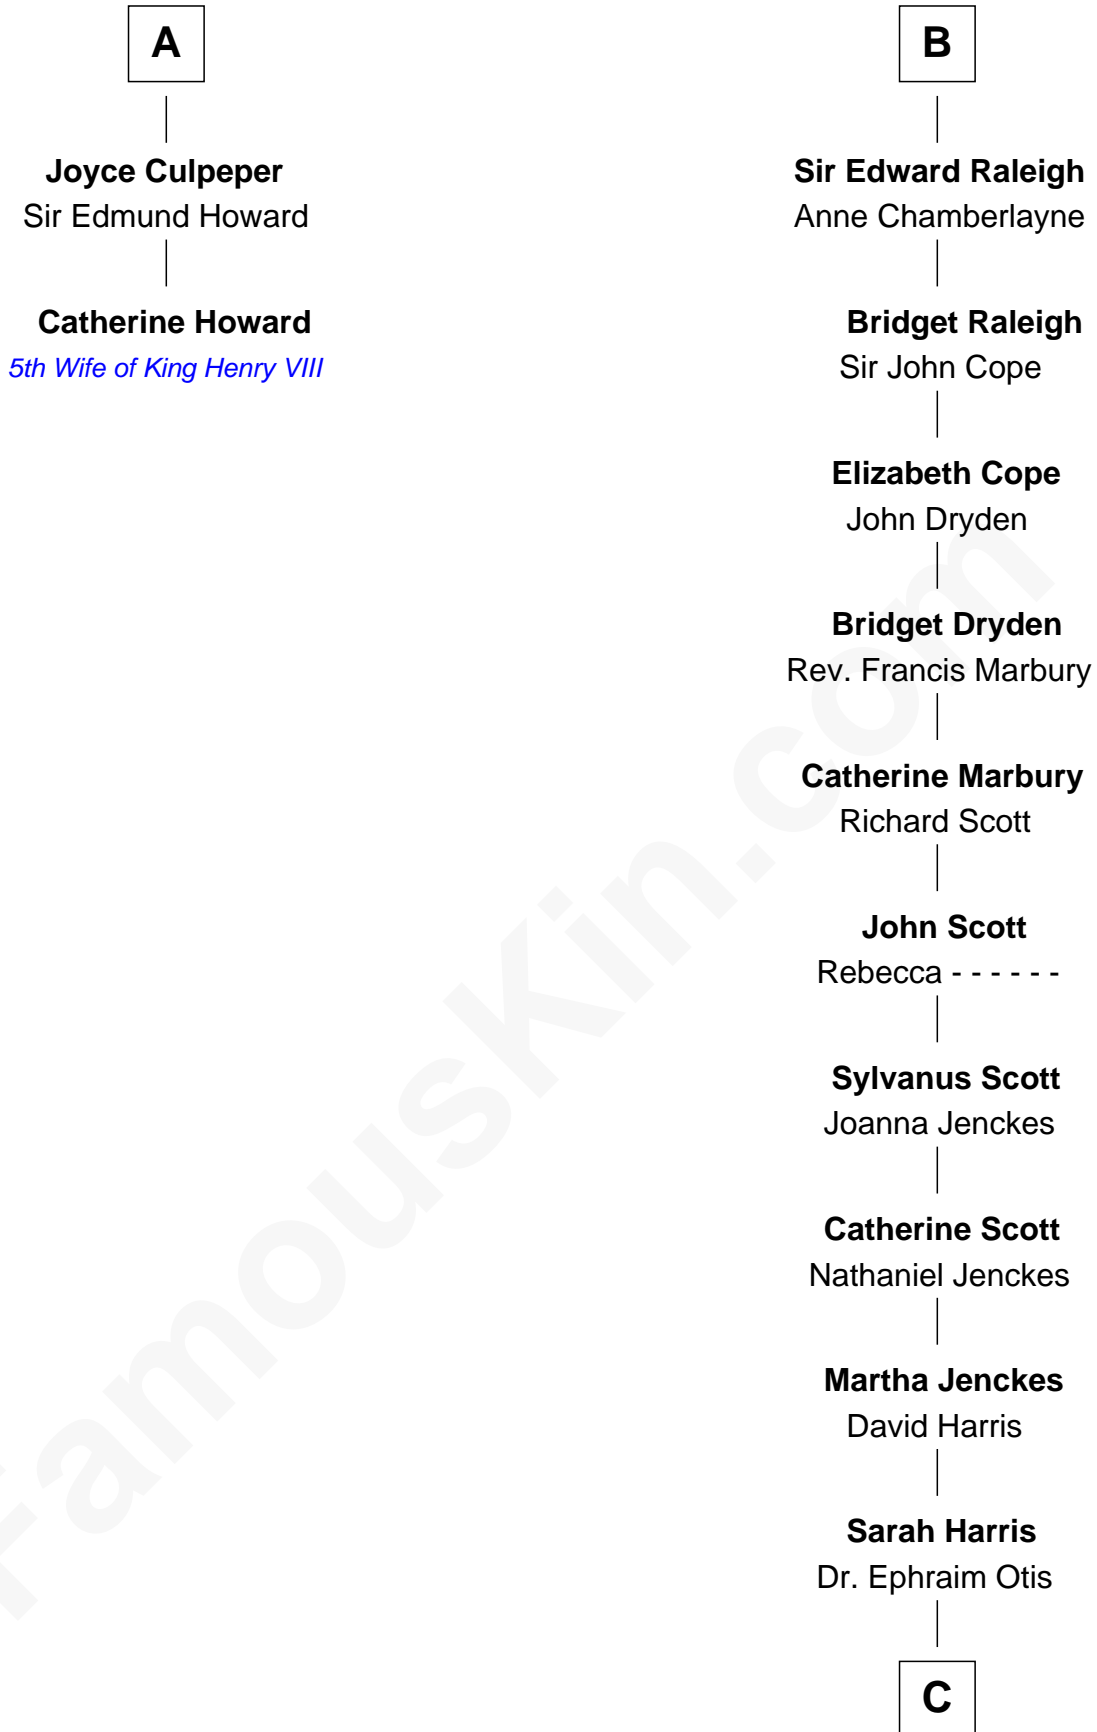

FamousKin.com Relationship Chart of

Catherine Howard

5th Wife of King Henry VIII

8th cousin 13 times removed of

Amelia Earhart

Aviation Pioneer

C

Dr. Ephraim Otis

Mary Cornell

Isaac Otis

Caroline Abigail Curtis

Alfred Gideon Otis

Amelia Josephine Harres

Amelia Otis

Edwin Stanton Earhart

Amelia Earhart