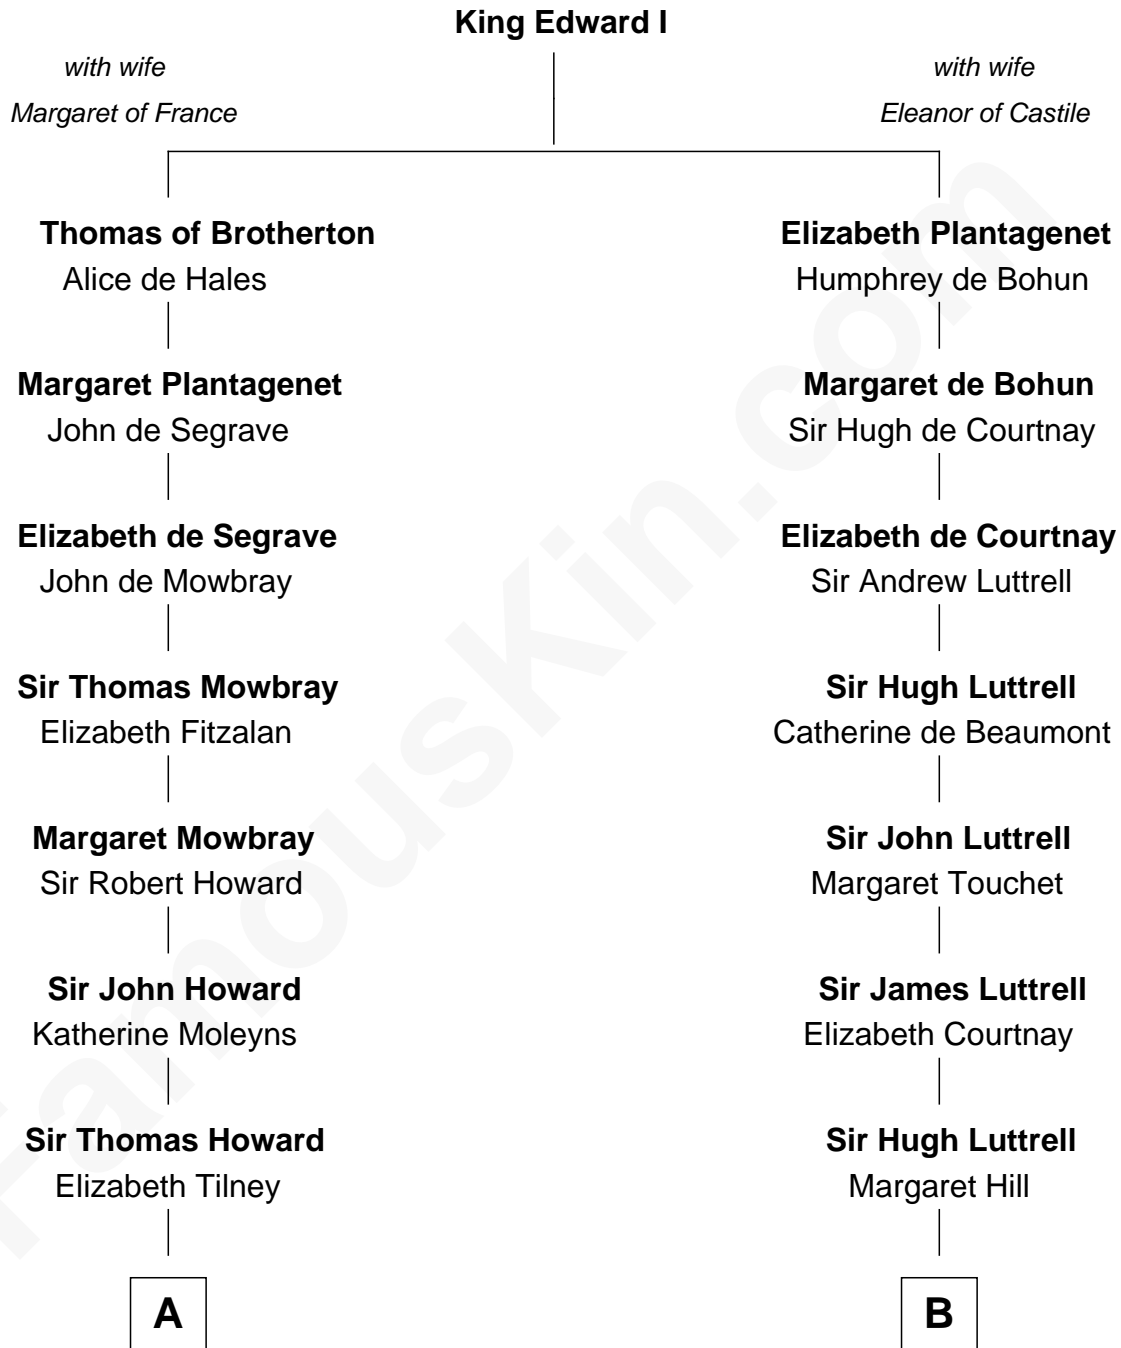

## Relationship Chart of

### Catherine Howard

5th Wife of King Henry VIII

8th cousin 2 times removed of

**Percival Lowell**

(c1570 - c1666) Great Migration Immigrant 1639

**A**

**Sir Edmund Howard**

Joyce Culpeper